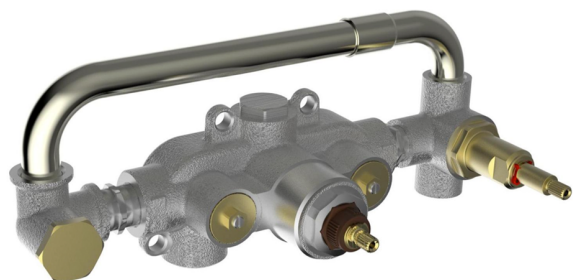

Exposed part for con.thermo.shower valve, 2-outlet GRACE_GL019641

MODEL **GL019641**

Exposed part for con.thermo.shower valve, 2-outlet, with 2 outlet deviator, 22,5 mm Brass One Spray handshower, 150 cm SUPREME smooth flexible hose, without concealed part - for item ZA019340

Installation **Concealed**

Required concealed parts **ZA019340**

Thermostatic

The Cisal thermostatic is your personal water manager, helping you to handle, control and save water and energy.

Concealed thermostatic shower mixer, 2-outlets CONCEALED_ZA019340

MODEL **ZA019340**

Concealed thermostatic shower mixer,
2-outlets, without trim kit

AVAILABLE FINISHINGS

 **04** 04 Without finishing

CHARACTERISTICS

Concealed **1**
Cartridge Spare Parts **24.04A.PP**

8x20 Plus P Thermostatic Valve

Thermostatic

The Cisal thermostatic is your personal water manager, helping you to handle, control and save water and energy.

2026-04-29