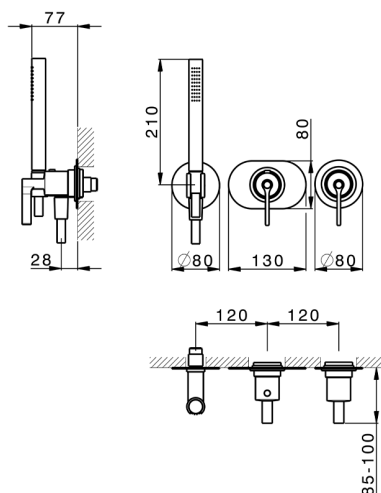

Exposed part for con.thermo.shower valve, 2-outlet GRACE_GL019641

MODEL **GL019641**

Exposed part for con.thermo.shower valve, 2-outlet, with 2 outlet deviator, 22,5 mm Brass One Spray handshower, 150 cm SUPREME smooth flexible hose, without concealed part - for item ZA019340

MODEL **ZA019340**

Concealed thermostatic shower mixer,
2-outlets, without trim kit

AVAILABLE FINISHINGS

 **04** 04 Without finishing

CHARACTERISTICS

Concealed **1**
Cartridge Spare Parts **24.04A.PP**

8x20 Plus P Thermostatic Valve