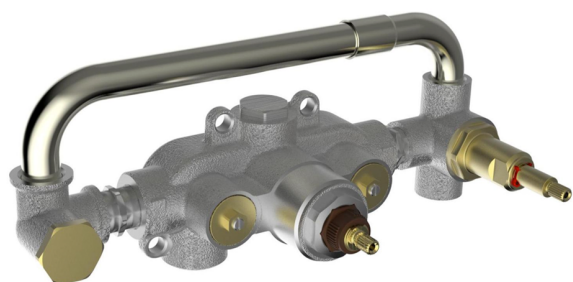

Exposed part for con.thermo.shower valve, 2-outlet GRACE_GL019641

MODEL **GL019641**

Exposed part for con.thermo.shower valve, 2-outlet, with 2 outlet deviator, 22,5 mm Brass One Spray handshower, 150 cm SUPREME smooth flexible hose, without concealed part - for item ZA019340

Installation **Concealed**

Required concealed parts **ZA019340**

Thermostatic

The Cisal thermostatic is your personal water manager, helping you to handle, control and save water and energy.

Concealed thermostatic shower mixer, 2-outlets CONCEALED_ZA019340

MODEL **ZA019340**

Concealed thermostatic shower mixer,
2-outlets, without trim kit

AVAILABLE FINISHINGS

 **04** 04 Without finishing

CHARACTERISTICS

Concealed **1**
Cartridge Spare Parts **24.04A.PP**

8x20 Plus P Thermostatic Valve

Thermostatic

The Cisal thermostatic is your personal water manager, helping you to handle, control and save water and energy.

2026-04-08