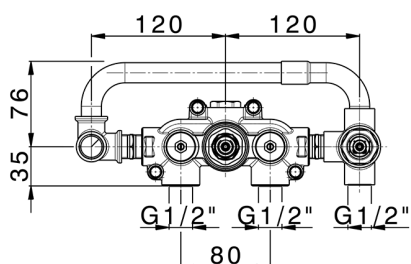

Exposed part for con.thermo.shower valve, 2-outlet GRACE_GL019641

MODEL **GL019641**

Exposed part for con.thermo.shower valve, 2-outlet, with 2 outlet deviator, 22,5 mm Brass One Spray handshower, 150 cm SUPREME smooth flexible hose, without concealed part - for item ZA019340

MODEL **ZA019340**

Concealed thermostatic shower mixer,
2-outlets, without trim kit

AVAILABLE FINISHINGS

 **04** 04 Without finishing

CHARACTERISTICS

Concealed **1**
Cartridge Spare Parts **24.04A.PP**

8x20 Plus P Thermostatic Valve