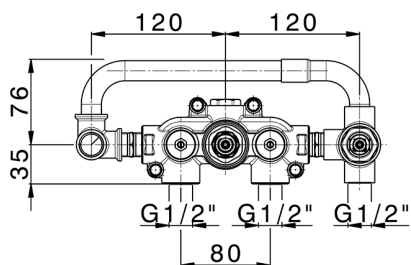

Exposed part for con.thermo.shower valve, 2-outlet GRACE_GL019641

MODEL **GL019641**

Exposed part for con.thermo.shower valve, 2-outlet, with 2 outlet deviator, 22,5 mm Brass One Spray handshower, 150 cm SUPREME smooth flexible hose, without concealed part - for item ZA019340

MODEL **ZA019340**

Concealed thermostatic shower mixer,
2-outlets, without trim kit

AVAILABLE FINISHINGS

 **04** 04 Without finishing

CHARACTERISTICS

Concealed **1**
Cartridge Spare Parts **24.04A.PP**
8x20 Plus P Thermostatic Valve