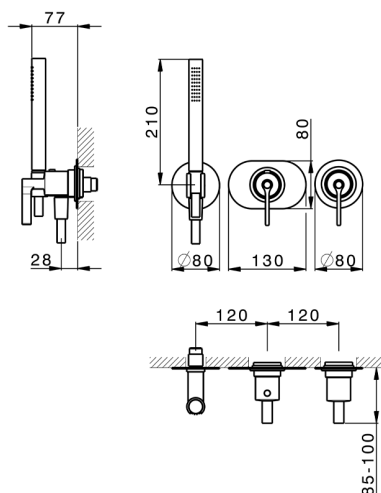

Exposed part for con.thermo.shower valve, 2-outlet GRACE_GL019641

MODEL **GL019641**

Exposed part for con.thermo.shower valve, 2-outlet, with 2 outlet deviator, 22,5 mm Brass One Spray handshower, 150 cm SUPREME smooth flexible hose, without concealed part - for item ZA019340

MODEL **ZA019340**

Concealed thermostatic shower mixer,
2-outlets, without trim kit

AVAILABLE FINISHINGS

 **04** 04 Without finishing

CHARACTERISTICS

Concealed **1**
Cartridge Spare Parts **24.04A.PP**
8x20 Plus P Thermostatic Valve