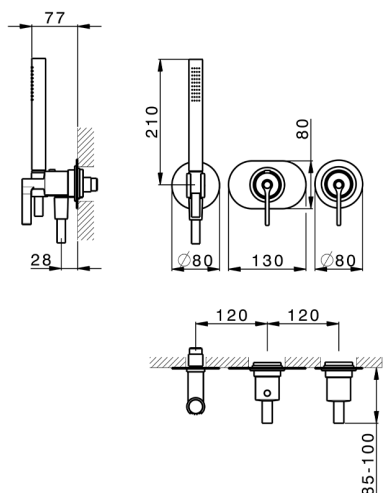

Exposed part for con.thermo.shower valve, 2-outlet GRACE_GL019641

MODEL **GL019641**

Exposed part for con.thermo.shower valve, 2-outlet, with 2 outlet deviator, 22,5 mm Brass One Spray handshower, 150 cm SUPREME smooth flexible hose, without concealed part - for item ZA019340

MODEL **ZA019340**

Concealed thermostatic shower mixer,
2-outlets, without trim kit

AVAILABLE FINISHINGS

 **04** 04 Without finishing

CHARACTERISTICS

Concealed **1**
Cartridge Spare Parts **24.04A.PP**

8x20 Plus P Thermostatic Valve