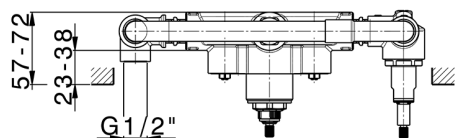

Exposed part for con.thermo.shower valve, 2-outlet GRACE_GL019641

MODEL **GL019641**

Exposed part for con.thermo.shower valve, 2-outlet, with 2 outlet deviator, 22,5 mm Brass One Spray handshower, 150 cm SUPREME smooth flexible hose, without concealed part - for item ZA019340

MODEL **ZA019340**

Concealed thermostatic shower mixer,
2-outlets, without trim kit

AVAILABLE FINISHINGS

 **04** 04 Without finishing

CHARACTERISTICS

Concealed **1**
Cartridge Spare Parts **24.04A.PP**
8x20 Plus P Thermostatic Valve