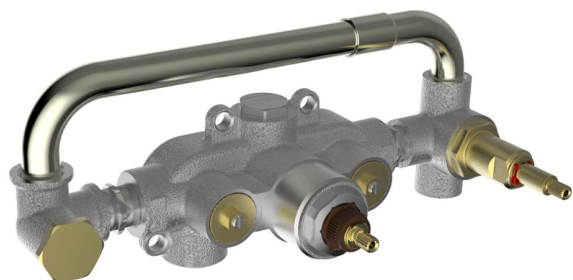

Exposed part for con.thermo.shower valve, 2-outlet GRACE_GL019641

MODEL **GL019641**

Exposed part for con.thermo.shower valve, 2-outlet, with 2 outlet deviator, 22,5 mm Brass One Spray handshower, 150 cm SUPREME smooth flexible hose, without concealed part - for item ZA019340

Installation **Concealed**

Required concealed parts **ZA019340**

Thermostatic

The Cisal thermostatic is your personal water manager, helping you to handle, control and save water and energy.

Concealed thermostatic shower mixer, 2-outlets CONCEALED_ZA019340

MODEL **ZA019340**

Concealed thermostatic shower mixer,
2-outlets, without trim kit

AVAILABLE FINISHINGS

 **04** 04 Without finishing

CHARACTERISTICS

Concealed **1**
Cartridge Spare Parts **24.04A.PP**
8x20 Plus P Thermostatic Valve

Thermostatic

The Cisal thermostatic is your personal water manager, helping you to handle, control and save water and energy.

2026-05-19