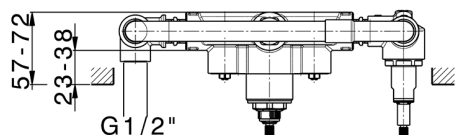

Exposed part for con.thermo.shower valve, 2-outlet GRACE_GL019641

MODEL **GL019641**

Exposed part for con.thermo.shower valve, 2-outlet, with 2 outlet deviator, 22,5 mm Brass One Spray handshower, 150 cm SUPREME smooth flexible hose, without concealed part - for item ZA019340

Installation **Concealed**

Required concealed parts **ZA019340**

Thermostatic

The Cisal thermostatic is your personal water manager, helping you to handle, control and save water and energy.

Concealed thermostatic shower mixer, 2-outlets CONCEALED_ZA019340

MODEL **ZA019340**

Concealed thermostatic shower mixer,
2-outlets, without trim kit

AVAILABLE FINISHINGS

 **04** 04 Without finishing

CHARACTERISTICS

Concealed **1**
Cartridge Spare Parts **24.04A.PP**

8x20 Plus P Thermostatic Valve