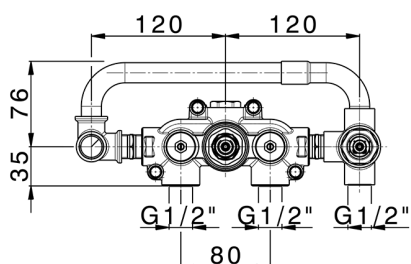

Exposed part for con.thermo.shower valve, 2-outlet GRACE_GL019641

MODEL **GL019641**

Exposed part for con.thermo.shower valve, 2-outlet, with 2 outlet deviator, 22,5 mm Brass One Spray handshower, 150 cm SUPREME smooth flexible hose, without concealed part - for item ZA019340

MODEL **ZA019340**

Concealed thermostatic shower mixer,
2-outlets, without trim kit

AVAILABLE FINISHINGS

CHARACTERISTICS

Concealed **1**
Cartridge Spare Parts **24.04A.PP**

8x20 Plus P Thermostatic Valve

Thermostatic