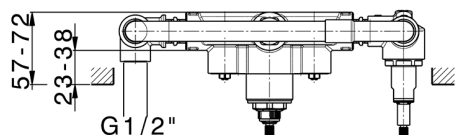

Exposed part for con.thermo.shower valve, 2-outlet GRACE_GL019641

MODEL **GL019641**

Exposed part for con.thermo.shower valve, 2-outlet, with 2 outlet deviator, 22,5 mm Brass One Spray handshower, 150 cm SUPREME smooth flexible hose, without concealed part - for item ZA019340

Installation **Concealed**

Required concealed parts **ZA019340**

Thermostatic

The Cisal thermostatic is your personal water manager, helping you to handle, control and save water and energy.

Concealed thermostatic shower mixer, 2-outlets CONCEALED_ZA019340

MODEL **ZA019340**

Concealed thermostatic shower mixer,
2-outlets, without trim kit

AVAILABLE FINISHINGS

CHARACTERISTICS

Concealed **1**
Cartridge Spare Parts **24.04A.PP**

8x20 Plus P Thermostatic Valve

Thermostatic