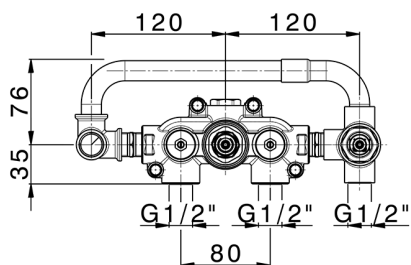

Exposed part for con.thermo.shower valve, 2-outlet GRACE_GL019641

MODEL **GL019641**

Exposed part for con.thermo.shower valve, 2-outlet, with 2 outlet deviator, 22,5 mm Brass One Spray handshower, 150 cm SUPREME smooth flexible hose, without concealed part - for item ZA019340

MODEL **ZA019340**

Concealed thermostatic shower mixer,
2-outlets, without trim kit

AVAILABLE FINISHINGS

04 04 Without finishing

CHARACTERISTICS

Concealed **1**
 Cartridge Spare Parts **24.04A.PP**
8x20 Plus P Thermostatic Valve