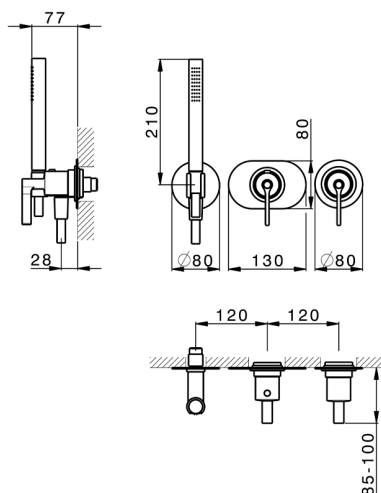

Exposed part for con.thermo.shower valve, 2-outlet GRACE_GL019641

MODEL **GL019641**

Exposed part for con.thermo.shower valve, 2-outlet, with 2 outlet deviator, 22,5 mm Brass One Spray handshower, 150 cm SUPREME smooth flexible hose, without concealed part - for item ZA019340

MODEL **ZA019340**

Concealed thermostatic shower mixer,
2-outlets, without trim kit

AVAILABLE FINISHINGS

CHARACTERISTICS

Concealed **1**
Cartridge Spare Parts **24.04A.PP**

8x20 Plus P Thermostatic Valve

Thermostatic