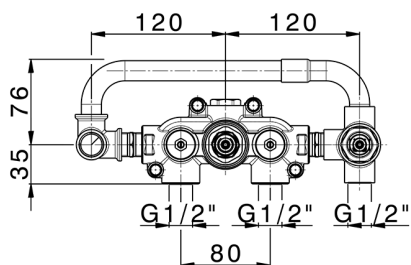

Exposed part for con.thermo.shower valve, 2-outlet GRACE_GL019641

MODEL **GL019641**

Exposed part for con.thermo.shower valve, 2-outlet, with 2 outlet deviator, 22,5 mm Brass One Spray handshower, 150 cm SUPREME smooth flexible hose, without concealed part - for item ZA019340

MODEL **ZA019340**

Concealed thermostatic shower mixer,
2-outlets, without trim kit

AVAILABLE FINISHINGS

CHARACTERISTICS

Concealed **1**
Cartridge Spare Parts **24.04A.PP**

8x20 Plus P Thermostatic Valve

Thermostatic