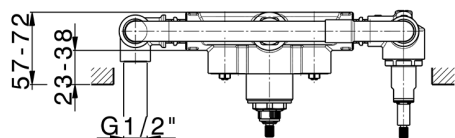

Exposed part for con.thermo.shower valve, 2-outlet GRACE_GL019641

MODEL **GL019641**

Exposed part for con.thermo.shower valve, 2-outlet, with 2 outlet deviator, 22,5 mm Brass One Spray handshower, 150 cm SUPREME smooth flexible hose, without concealed part - for item ZA019340

MODEL **ZA019340**

Concealed thermostatic shower mixer,
2-outlets, without trim kit

AVAILABLE FINISHINGS

04 04 Without finishing

CHARACTERISTICS

Concealed **1**
 Cartridge Spare Parts **24.04A.PP**
8x20 Plus P Thermostatic Valve