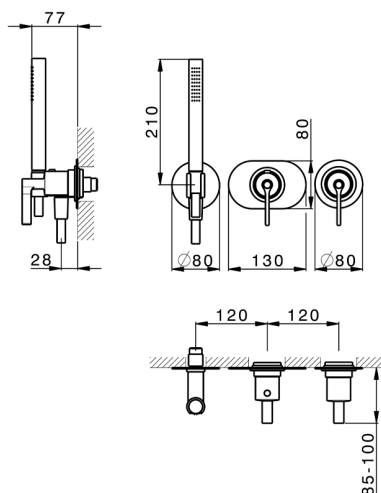

Exposed part for con.thermo.shower valve, 2-outlet GRACE_GL019641

MODEL **GL019641**

Exposed part for con.thermo.shower valve, 2-outlet, with 2 outlet deviator, 22,5 mm Brass One Spray handshower, 150 cm SUPREME smooth flexible hose, without concealed part - for item ZA019340

MODEL **ZA019340**

Concealed thermostatic shower mixer,
2-outlets, without trim kit

AVAILABLE FINISHINGS

04 04 Without finishing

CHARACTERISTICS

Concealed **1**
 Cartridge Spare Parts **24.04A.PP**
8x20 Plus P Thermostatic Valve