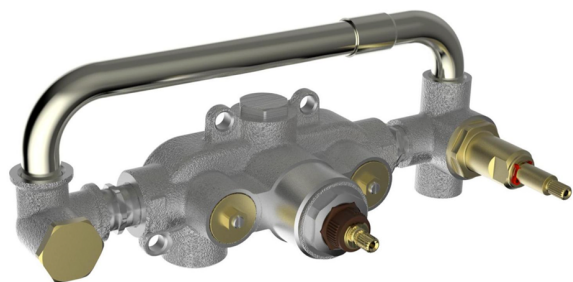

Exposed part for con.thermo.shower valve, 2-outlet GRACE_GL019641

MODEL **GL019641**

Exposed part for con.thermo.shower valve, 2-outlet, with 2 outlet deviator, 22,5 mm Brass One Spray handshower, 150 cm SUPREME smooth flexible hose, without concealed part - for item ZA019340

Installation **Concealed**

Required concealed parts **ZA019340**

Thermostatic

The Cisal thermostatic is your personal water manager, helping you to handle, control and save water and energy.

Concealed thermostatic shower mixer, 2-outlets CONCEALED_ZA019340

MODEL **ZA019340**

Concealed thermostatic shower mixer,
2-outlets, without trim kit

AVAILABLE FINISHINGS

CHARACTERISTICS

Concealed **1**
Cartridge Spare Parts **24.04A.PP**

8x20 Plus P Thermostatic Valve

Thermostatic