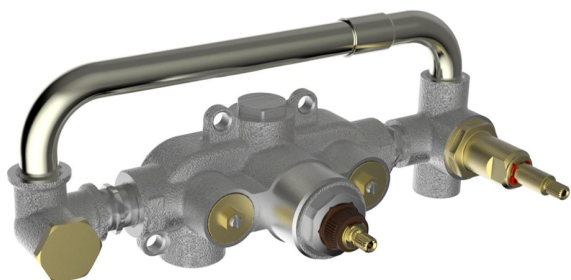

Exposed part for con.thermo.shower valve, 2-outlet GRACE_GL019641

MODEL **GL019641**

Exposed part for con.thermo.shower valve, 2-outlet, with 2 outlet deviator, 22,5 mm Brass One Spray handshower, 150 cm SUPREME smooth flexible hose, without concealed part - for item ZA019340

Installation **Concealed**

Required concealed parts **ZA019340**

Thermostatic

The Cisal thermostatic is your personal water manager, helping you to handle, control and save water and energy.

Concealed thermostatic shower mixer, 2-outlets CONCEALED_ZA019340

MODEL **ZA019340**

Concealed thermostatic shower mixer,
2-outlets, without trim kit

AVAILABLE FINISHINGS

04 04 Without finishing

CHARACTERISTICS

Concealed **1**
 Cartridge Spare Parts **24.04A.PP**
8x20 Plus P Thermostatic Valve

Thermostatic

The Cisal thermostatic is your personal water manager, helping you to handle, control and save water and energy.

2026-06-14