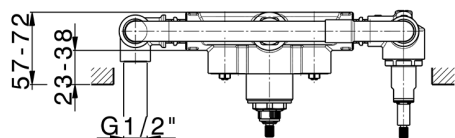

Exposed part for con.thermo.shower valve, 2-outlet GRACE_GL019641

MODEL **GL019641**

Exposed part for con.thermo.shower valve, 2-outlet, with 2 outlet deviator, 22,5 mm Brass One Spray handshower, 150 cm SUPREME smooth flexible hose, without concealed part - for item ZA019340

MODEL **ZA019340**

Concealed thermostatic shower mixer,
2-outlets, without trim kit

AVAILABLE FINISHINGS

CHARACTERISTICS

Concealed **1**
Cartridge Spare Parts **24.04A.PP**

8x20 Plus P Thermostatic Valve

Thermostatic