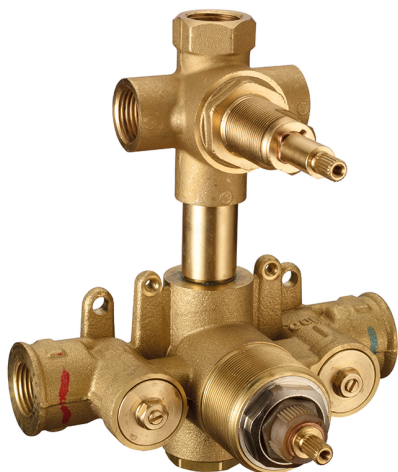

## Exposed part for con.thermo.shower mixer, 3-outlet WAVE\_WE019200

MODEL **WE019200**

Exposed part for con.thermo.shower mixer, 3-outlet, with 3 outlet deviasstop, without concealed part, for item ZA019201

### Thermostatic

The Cisal thermostatic is your personal water manager, helping you to handle, control and save water and energy.

## Concealed thermostatic shower mixer, 3-outlets CONCEALED\_ZA019201

MODEL **ZA019201**

Concealed thermostatic shower mixer, 3-outlets, with 1/2" 3 outlet deviastop cartridge, without trim kit

AVAILABLE FINISHINGS

CHARACTERISTICS

Concealed **1**  
 Cartridge Spare Parts **24.04A.PP**  
**8x20 Plus P Thermostatic Valve**