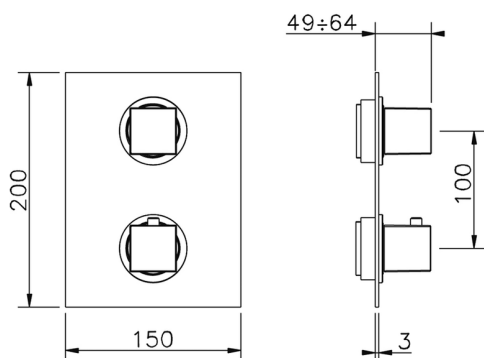

CHARACTERISTICS

Installation **Concealed**
Required concealed parts **ZA019201**

Thermostatic

The Cisal thermostatic is your personal water manager, helping you to handle, control and save water and energy.