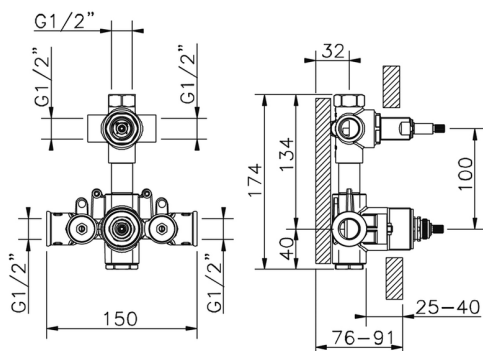

## Concealed thermostatic shower mixer, 3-outlets CONCEALED\_ZA019201

MODEL **ZA019201**

Concealed thermostatic shower mixer, 3-outlets, with 1/2" 3 outlet deviastop cartridge, without trim kit

AVAILABLE FINISHINGS

CHARACTERISTICS

Concealed **1**  
 Cartridge Spare Parts **24.04A.PP**  
**8x20 Plus P Thermostatic Valve**