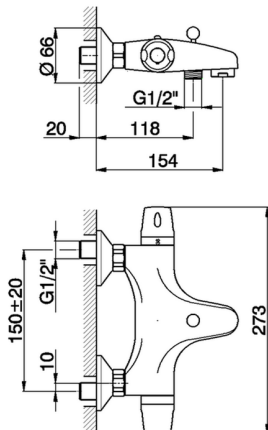

Thermostatic bath mixer FLASH_FLT25010

MODEL **FLT25010**

Thermostatic bath mixer, without shower set, 1/2" M flexible connection

AVAILABLE FINISHINGS

CHARACTERISTICS

Cartridge Spare Parts **22.03A.AR - ZZ97080004**

Argo 1 (short filter) Thermostatic Valve

Thermostatic

The Cisal thermostatic is your personal water manager, helping you to handle, control and save water and energy.

2026-04-08