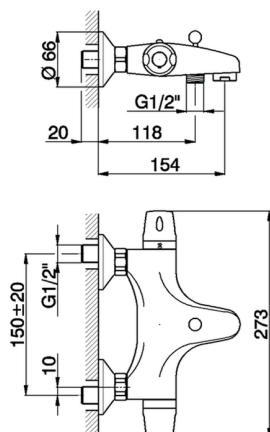

Thermostatic

The Cisal thermostatic is your personal water manager, helping you to handle, control and save water and energy.

2026-04-30