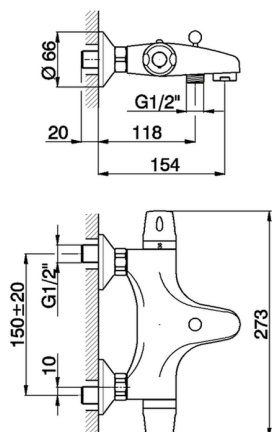

Thermostatic

The Cisal thermostatic is your personal water manager, helping you to handle, control and save water and energy.

2026-04-29