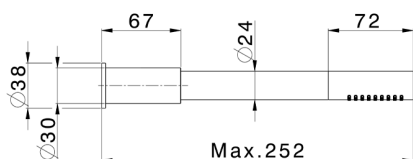

AVAILABLE FINISHINGS

D1 D1 Brushed Inox

CHARACTERISTICS

Cartridge Spare Parts **ZZ9B871000**

40 mm Progressive single-lever cartridge

2025-04-30