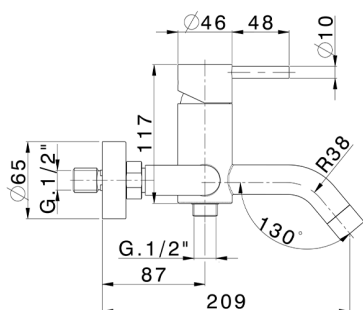

Progressive bath mixer, with shower set XION_XI000121

MODEL **XI000121**

Progressive bath mixer, with shower set, wall mounted adjustable handshower bracket, D.22 mm INOX minimalistic one spray handshower, 150 cm Stainless Steel flexible hose, Inox AISI 304

AVAILABLE FINISHINGS

D1 D1 Brushed Inox

CHARACTERISTICS

Cartridge Spare Parts **ZZ9B871000**

40 mm Progressive single-lever cartridge

2025-04-30