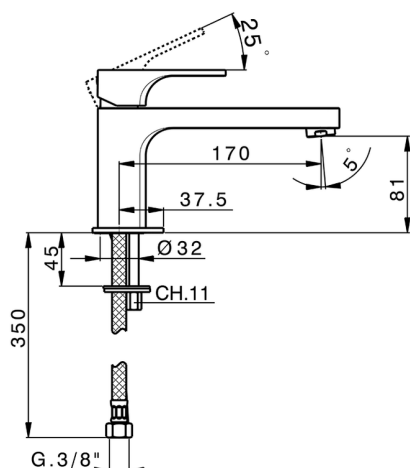

Single lever washbasin mixer CUBIC_CU001541

MODEL **CU001541**

Single lever washbasin mixer, without pop-up waste, G.3/8" stainless steel flexible hose

AVAILABLE FINISHINGS

-  **21** 21 Chrome
-  **2B** 2B Polished Nickel
-  **2F** 2F Brushed Nickel
-  **40** 40 Matt Black

CHARACTERISTICS

Cartridge Spare Parts **ZZ94240000**

25 mm Cartridge

Single lever washbasin mixer CUBIC_CU001541

CU001541

<https://en.cisal.it/single-lever-washbasin-mixer-cubic-cu001541>

2026-04-10