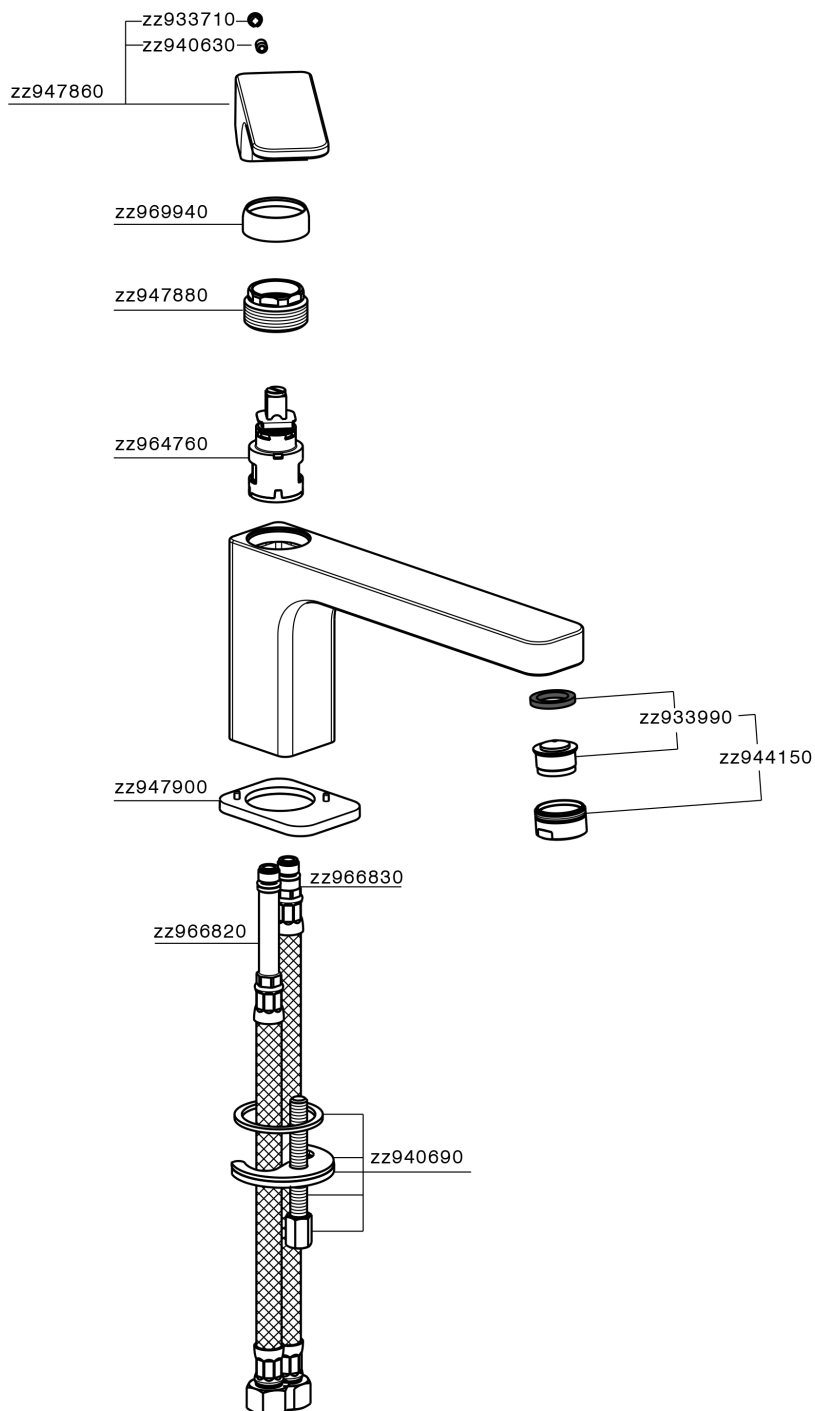

Single lever washbasin mixer CUBIC_CU001541

MODEL **CU001541**

Single lever washbasin mixer, without pop-up waste, G.3/8" stainless steel flexible hose

AVAILABLE FINISHINGS

-  **21** 21 Chrome
-  **2B** 2B Polished Nickel
-  **2F** 2F Brushed Nickel
-  **40** 40 Matt Black

CHARACTERISTICS

Cartridge Spare Parts **ZZ94240000**

25 mm Cartridge

Single lever washbasin mixer CUBIC_CU001541

CU001541

<https://en.cisal.it/single-lever-washbasin-mixer-cubic-cu001541>

2026-04-10