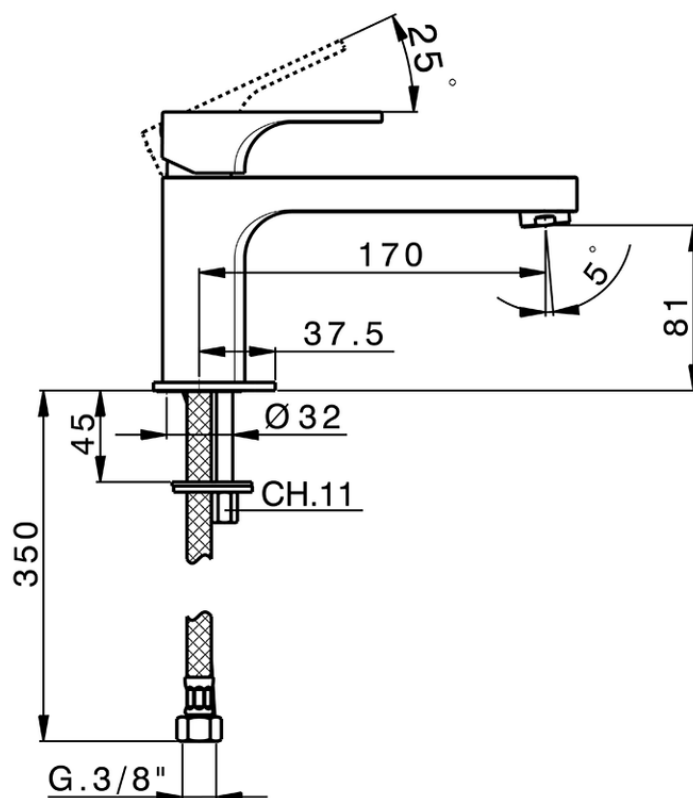

Single lever washbasin mixer CUBIC_CU001541

CU001541

<https://en.cisal.it/single-lever-washbasin-mixer-cubic-cu001541>

2026-04-08