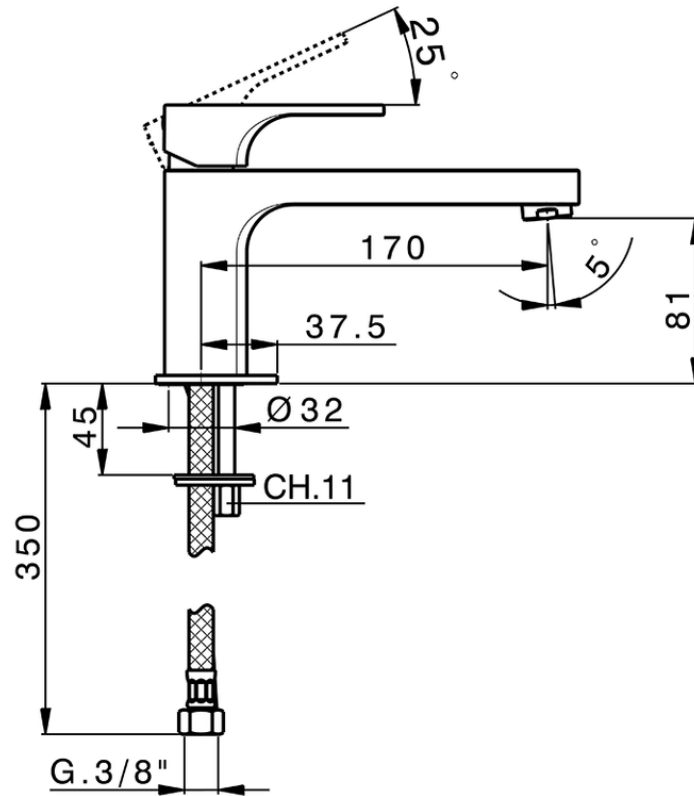

Single lever washbasin mixer CUBIC_CU001541

CU001541

<https://en.cisal.it/single-lever-washbasin-mixer-cubic-cu001541>

2026-04-29