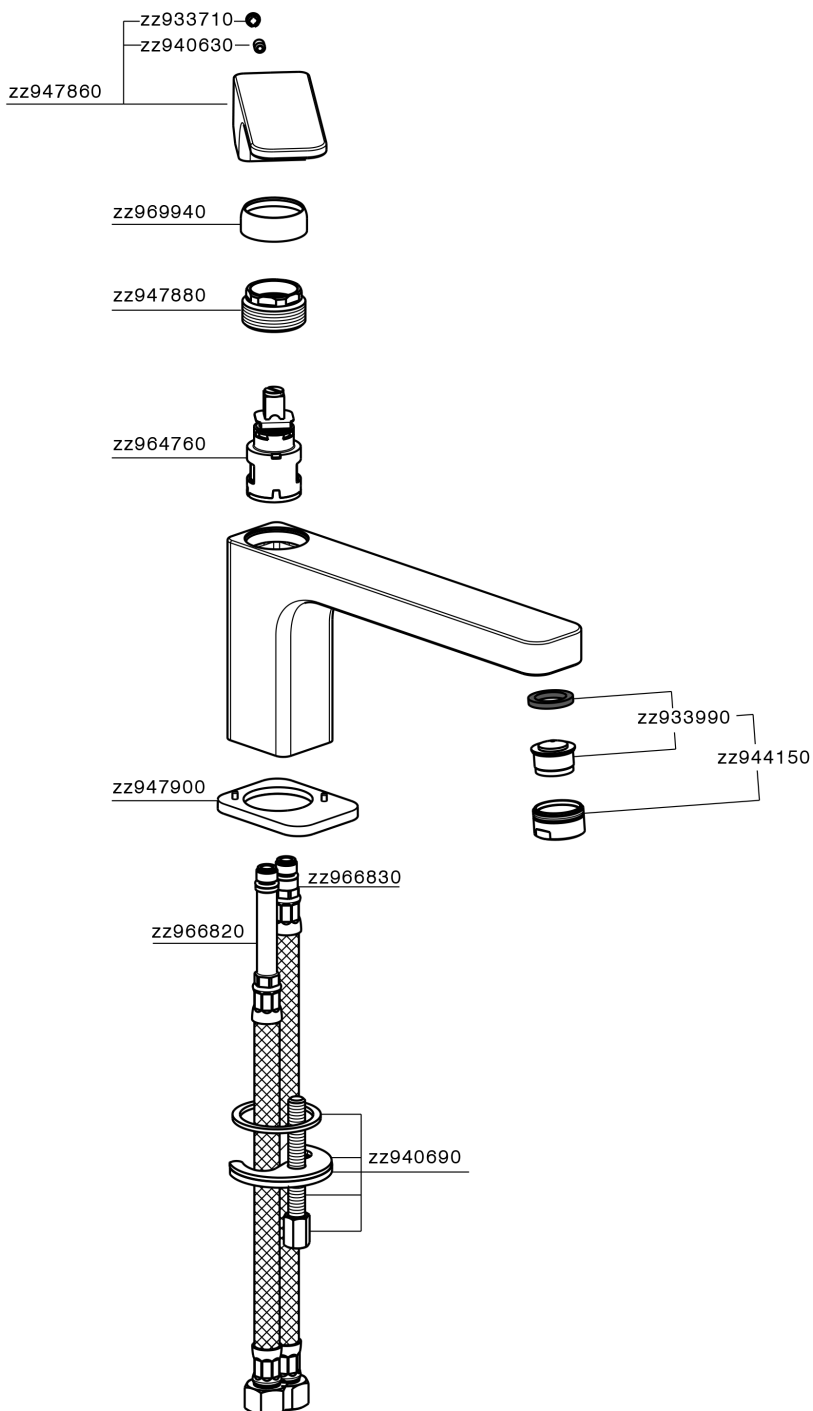

## Single lever washbasin mixer CUBIC\_CU001541

MODEL **CU001541**

Single lever washbasin mixer, without pop-up waste, G.3/8" stainless steel flexible hose

### CHARACTERISTICS

Cartridge Spare Parts **ZZ94240000**

**25 mm Cartridge**

## Single lever washbasin mixer CUBIC\_CU001541

CU001541

<https://en.cisal.it/single-lever-washbasin-mixer-cubic-cu001541>

2026-04-30