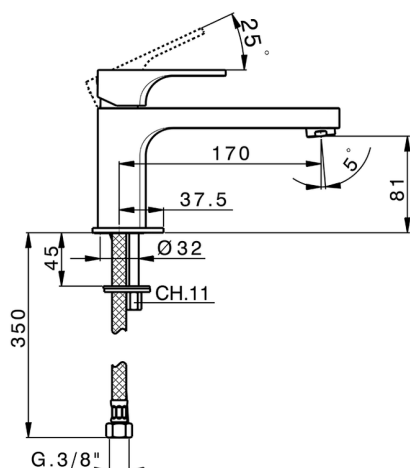

Single lever washbasin mixer CUBIC_CU001541

MODEL **CU001541**

Single lever washbasin mixer, without pop-up waste, G.3/8" stainless steel flexible hose

AVAILABLE FINISHINGS

- 
21 21 Chrome
- 
2B 2B Polished Nickel
- 
2F 2F Brushed Nickel
- 
40 40 Matt Black

CHARACTERISTICS

Cartridge Spare Parts **ZZ94240000**

25 mm Cartridge

Single lever washbasin mixer CUBIC_CU001541

CU001541

<https://en.cisal.it/single-lever-washbasin-mixer-cubic-cu001541>

2026-04-08