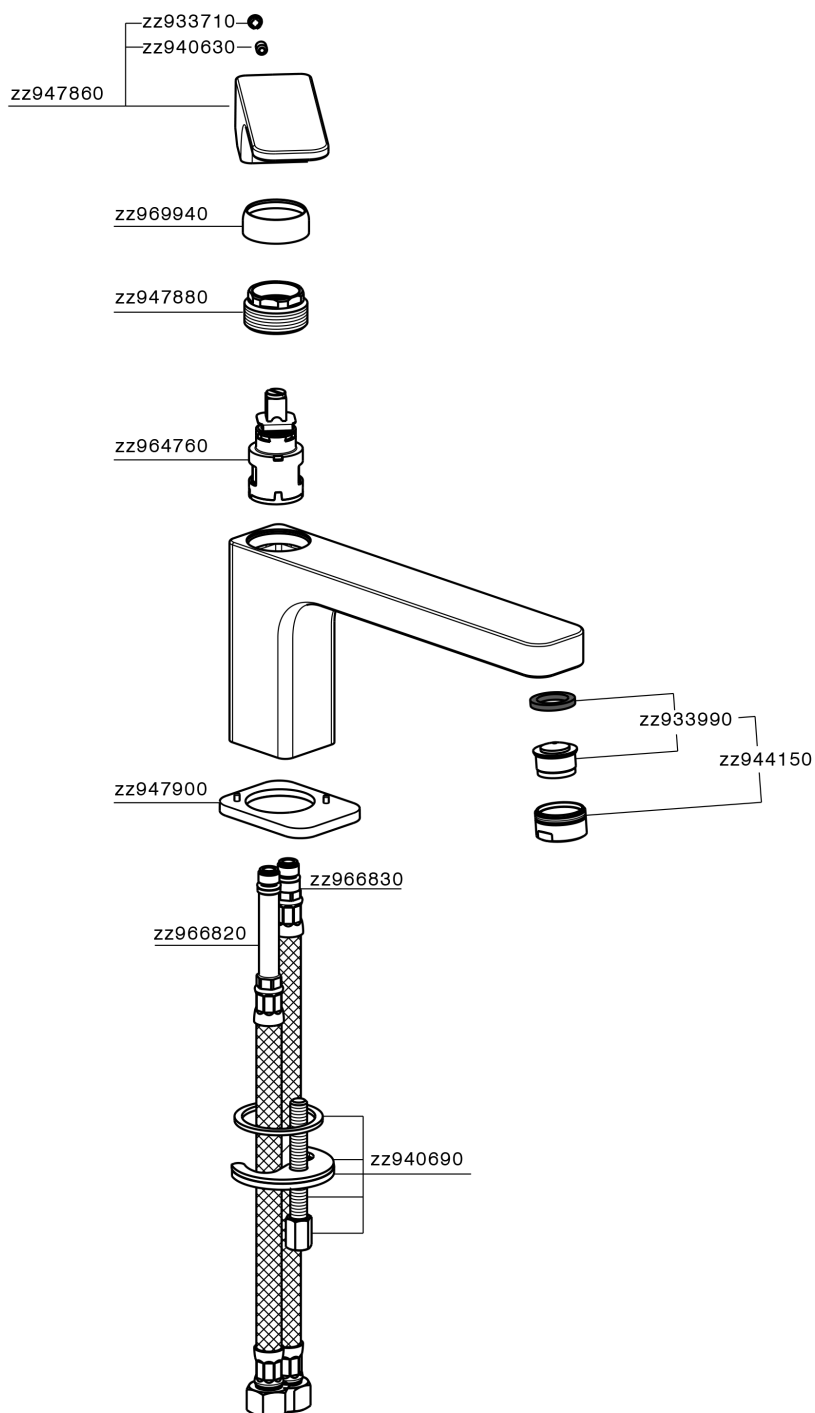

Single lever washbasin mixer CUBIC_CU001541

MODEL **CU001541**

Single lever washbasin mixer, without pop-up waste, G.3/8" stainless steel flexible hose

AVAILABLE FINISHINGS

- 
21 21 Chrome
- 
2B 2B Polished Nickel
- 
2F 2F Brushed Nickel
- 
40 40 Matt Black

CHARACTERISTICS

Cartridge Spare Parts **ZZ94240000**

25 mm Cartridge

Single lever washbasin mixer CUBIC_CU001541

CU001541

<https://en.cisal.it/single-lever-washbasin-mixer-cubic-cu001541>

2026-04-08