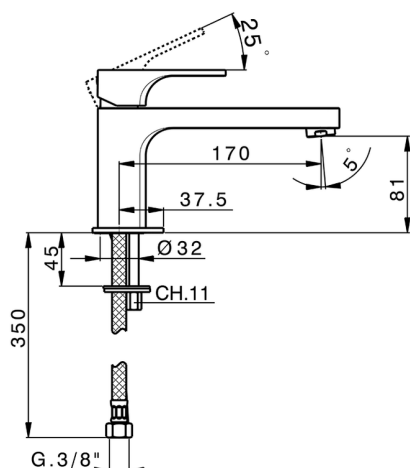

## Single lever washbasin mixer CUBIC\_CU001541

MODEL **CU001541**

Single lever washbasin mixer, without pop-up waste, G.3/8" stainless steel flexible hose

### CHARACTERISTICS

Cartridge Spare Parts **ZZ94240000**

**25 mm Cartridge**

## Single lever washbasin mixer CUBIC\_CU001541

CU001541

<https://en.cisal.it/single-lever-washbasin-mixer-cubic-cu001541>

2026-04-30