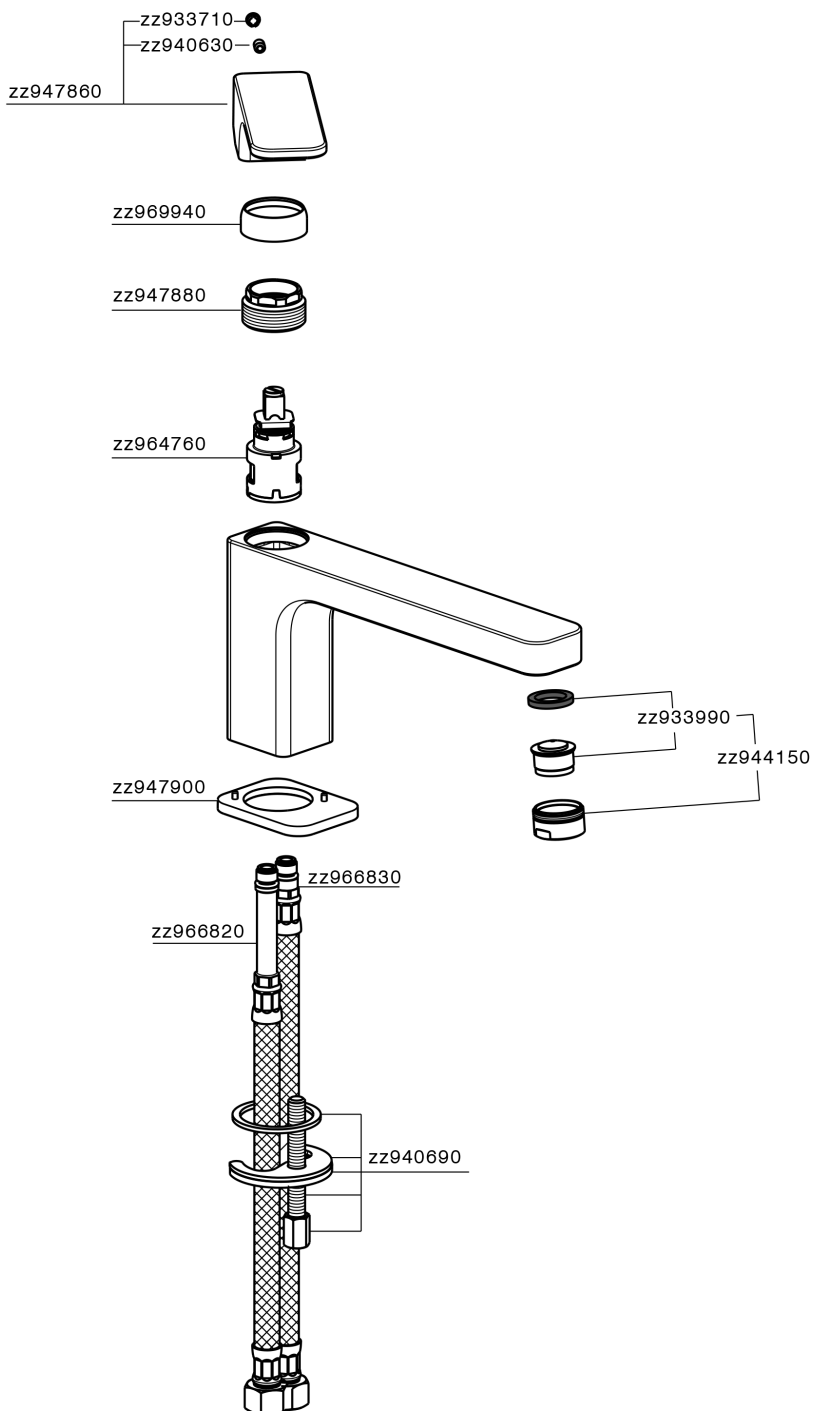

## Single lever washbasin mixer CUBIC\_CU001541

CU001541

<https://en.cisal.it/single-lever-washbasin-mixer-cubic-cu001541>

2026-04-30