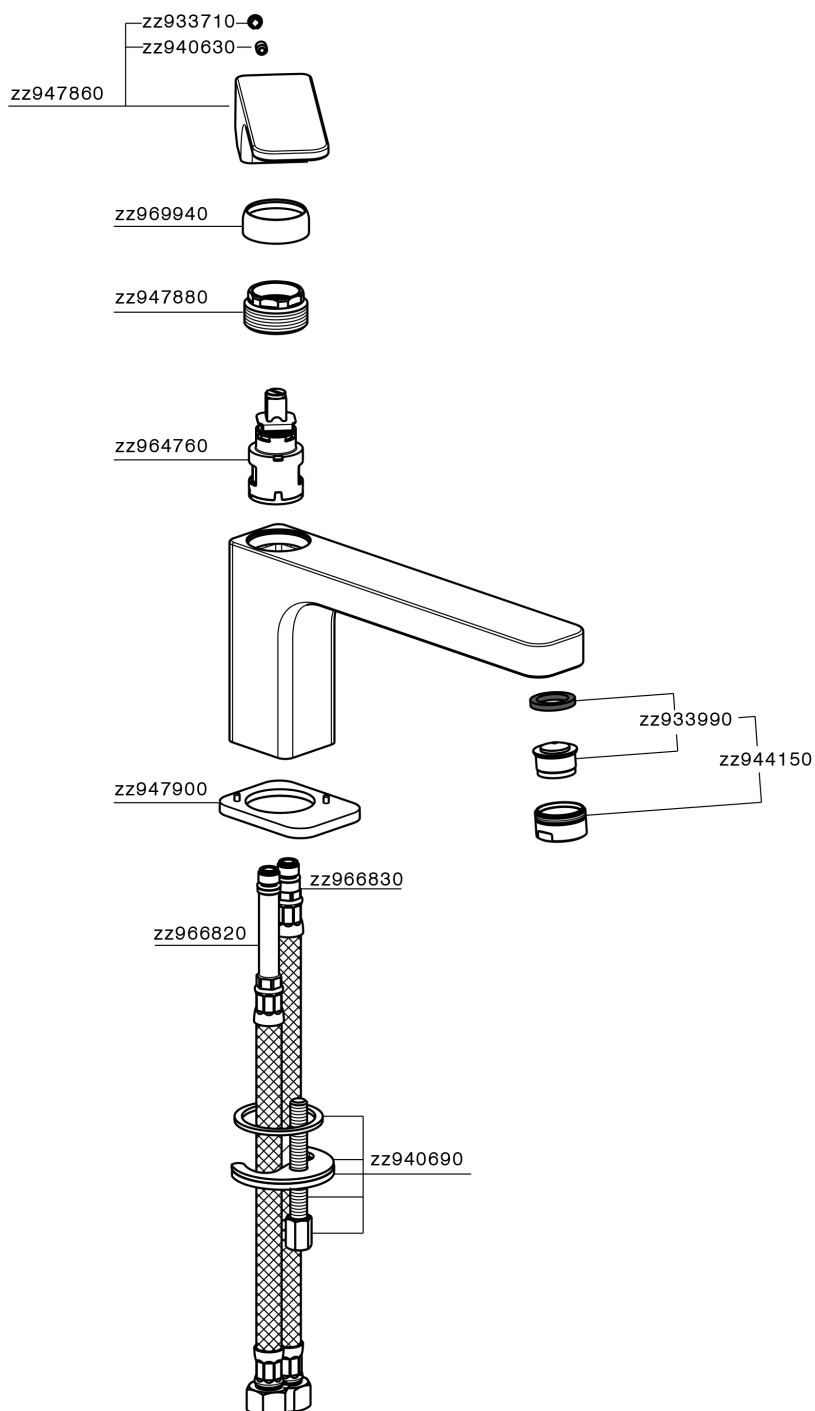

## Single lever washbasin mixer CUBIC\_CU001541

MODEL **CU001541**

Single lever washbasin mixer, without pop-up waste, G.3/8" stainless steel flexible hose

### CHARACTERISTICS

Cartridge Spare Parts **ZZ94240000**

**25 mm Cartridge**

## Single lever washbasin mixer CUBIC\_CU001541

CU001541

<https://en.cisal.it/single-lever-washbasin-mixer-cubic-cu001541>

2026-04-30