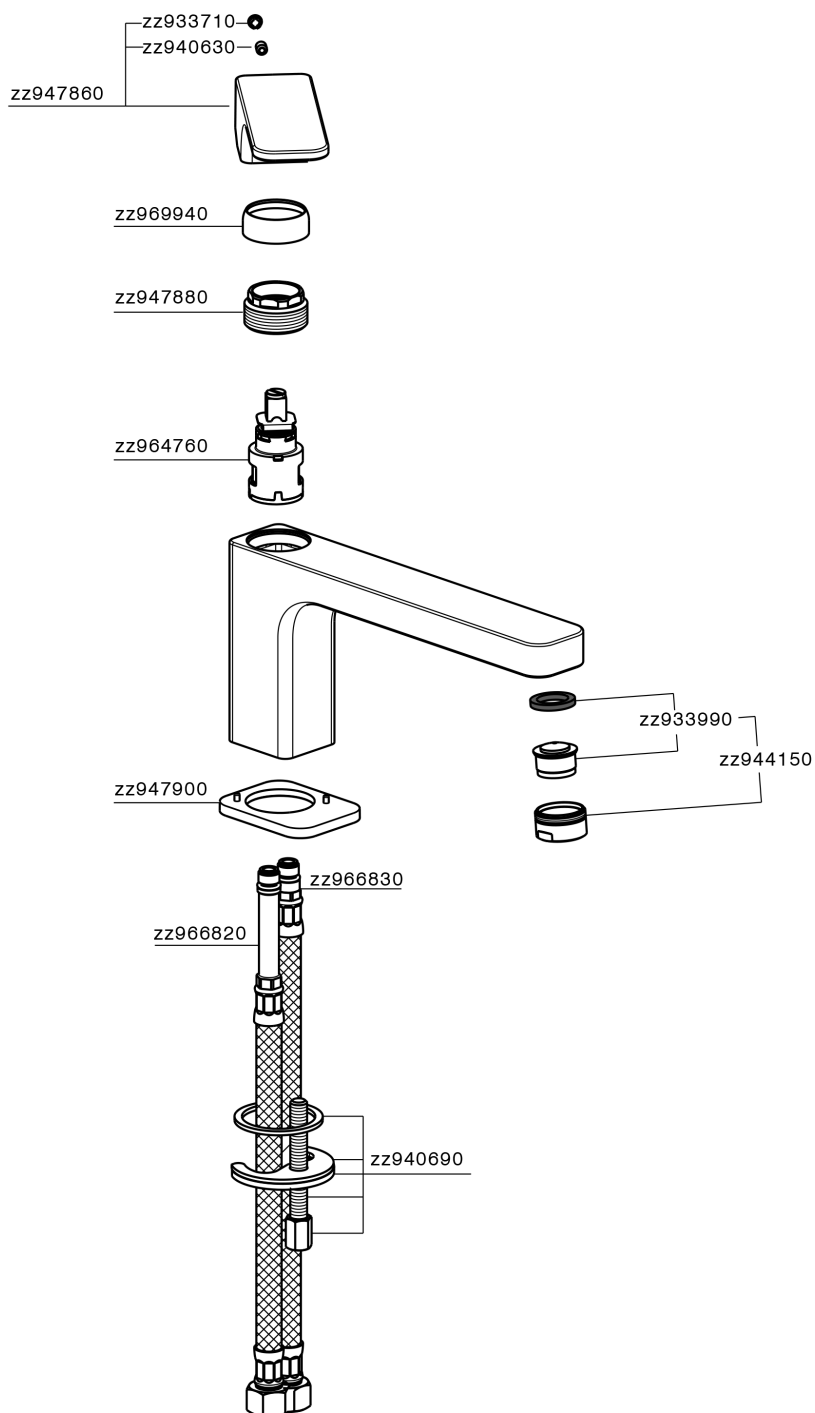

## Single lever washbasin mixer CUBIC\_CU001541

MODEL **CU001541**

Single lever washbasin mixer, without pop-up waste, G.3/8" stainless steel flexible hose

### CHARACTERISTICS

Cartridge Spare Parts **ZZ94240000**

**25 mm Cartridge**

## Single lever washbasin mixer CUBIC\_CU001541

CU001541

<https://en.cisal.it/single-lever-washbasin-mixer-cubic-cu001541>

2026-04-08