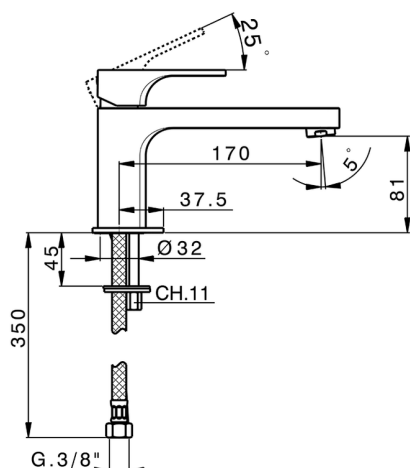

## Single lever washbasin mixer CUBIC\_CU001541

MODEL **CU001541**

Single lever washbasin mixer, without pop-up waste, G.3/8" stainless steel flexible hose

### CHARACTERISTICS

Cartridge Spare Parts **ZZ94240000**

**25 mm Cartridge**

## Single lever washbasin mixer CUBIC\_CU001541

CU001541

<https://en.cisal.it/single-lever-washbasin-mixer-cubic-cu001541>

2026-04-08