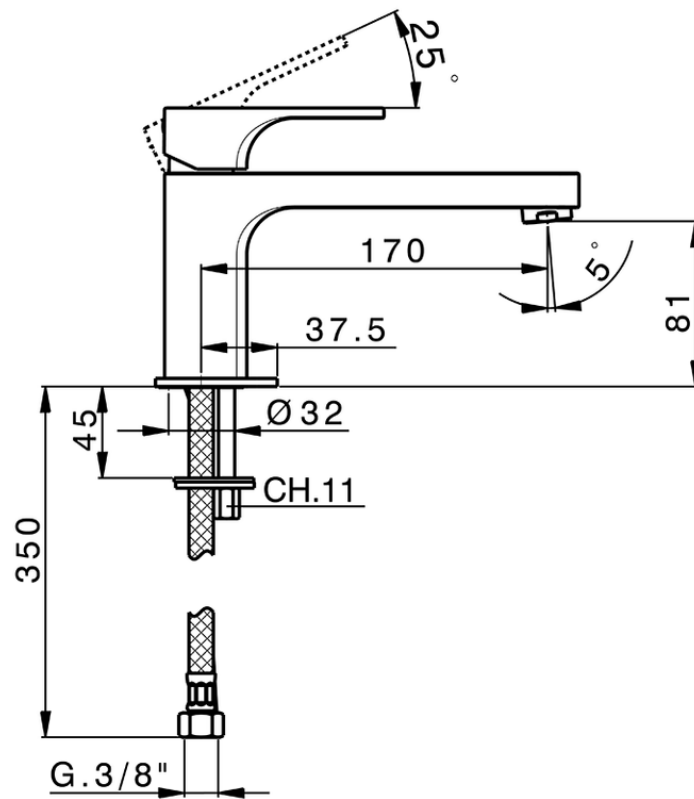

## Single lever washbasin mixer CUBIC\_CU001541

CU001541

<https://en.cisal.it/single-lever-washbasin-mixer-cubic-cu001541>

2026-04-30