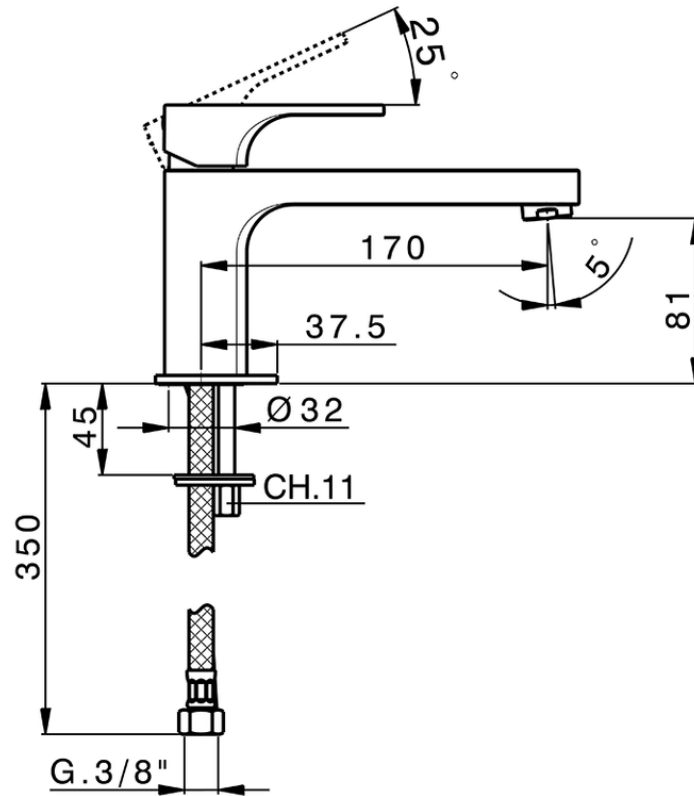

## Single lever washbasin mixer CUBIC\_CU001541

CU001541

<https://en.cisal.it/single-lever-washbasin-mixer-cubic-cu001541>

2026-05-30