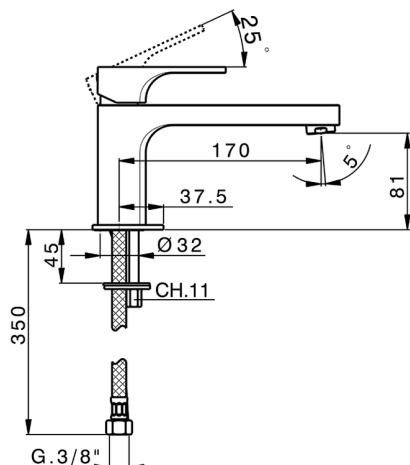

Single lever washbasin mixer CUBIC_CU001541

MODEL **CU001541**

Single lever washbasin mixer, without pop-up waste, G.3/8" stainless steel flexible hose

AVAILABLE FINISHINGS

-  **21** 21 Chrome
-  **2B** 2B Polished Nickel
-  **2F** 2F Brushed Nickel
-  **40** 40 Matt Black

CHARACTERISTICS

Cartridge Spare Parts **ZZ94240000**

25 mm Cartridge

Single lever washbasin mixer CUBIC_CU001541

CU001541

<https://en.cisal.it/single-lever-washbasin-mixer-cubic-cu001541>

2026-05-30