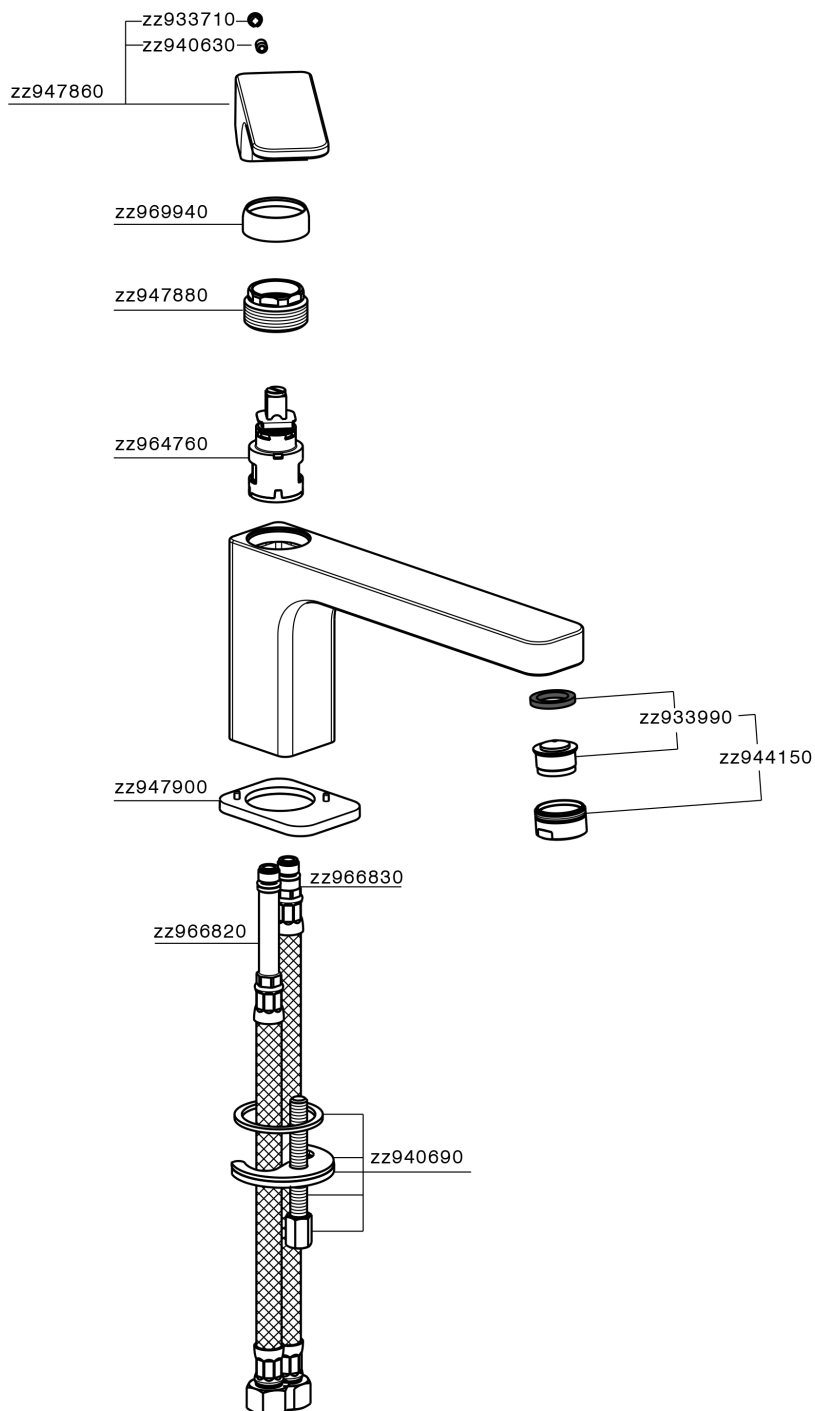

Single lever washbasin mixer CUBIC_CU001541

MODEL **CU001541**

Single lever washbasin mixer, without pop-up waste, G.3/8" stainless steel flexible hose

AVAILABLE FINISHINGS

-  **21** 21 Chrome
-  **2B** 2B Polished Nickel
-  **2F** 2F Brushed Nickel
-  **40** 40 Matt Black

CHARACTERISTICS

Cartridge Spare Parts **ZZ94240000**

25 mm Cartridge

Single lever washbasin mixer CUBIC_CU001541

CU001541

<https://en.cisal.it/single-lever-washbasin-mixer-cubic-cu001541>

2026-05-30