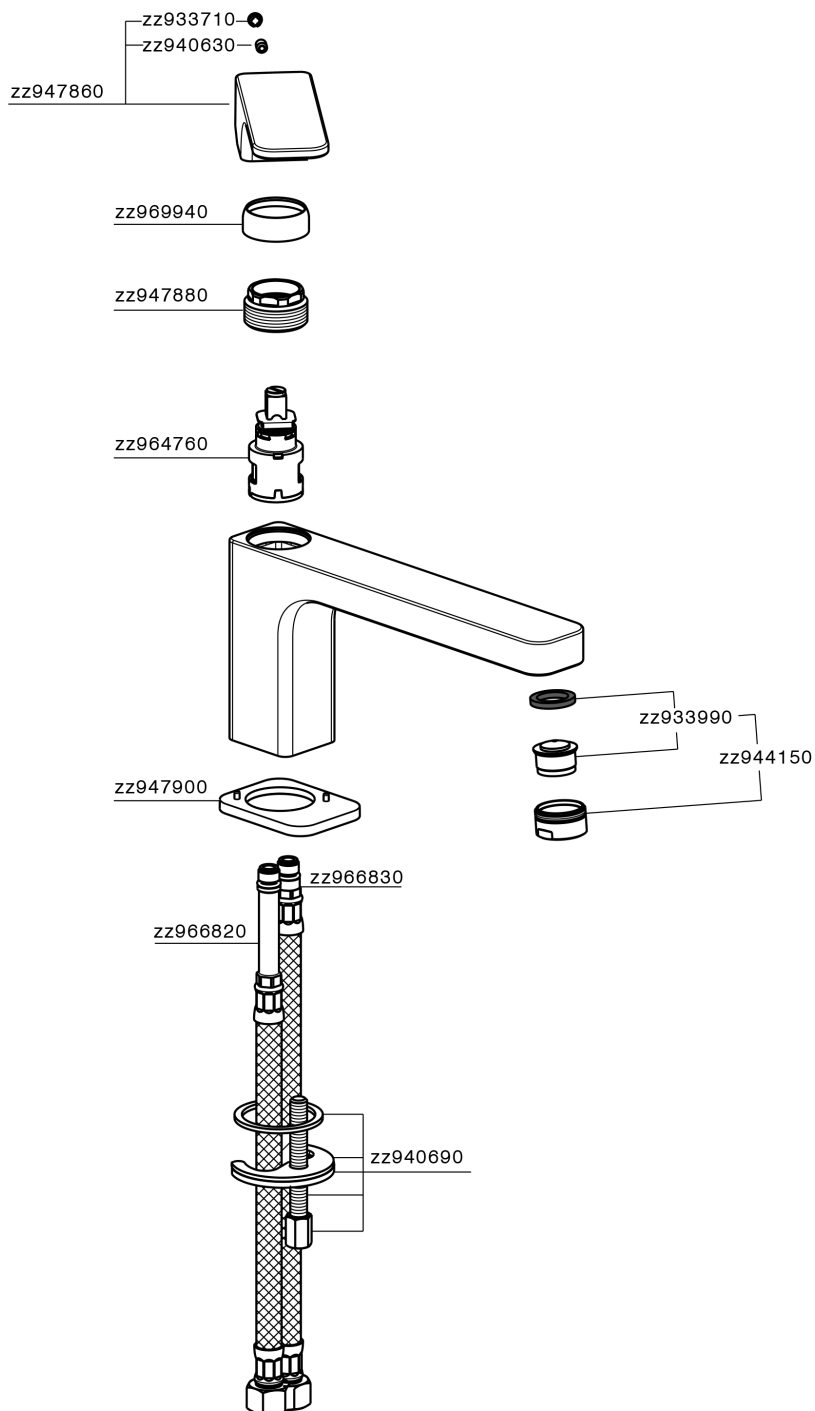

## Single lever washbasin mixer CUBIC\_CU001541

CU001541

<https://en.cisal.it/single-lever-washbasin-mixer-cubic-cu001541>

2026-04-08