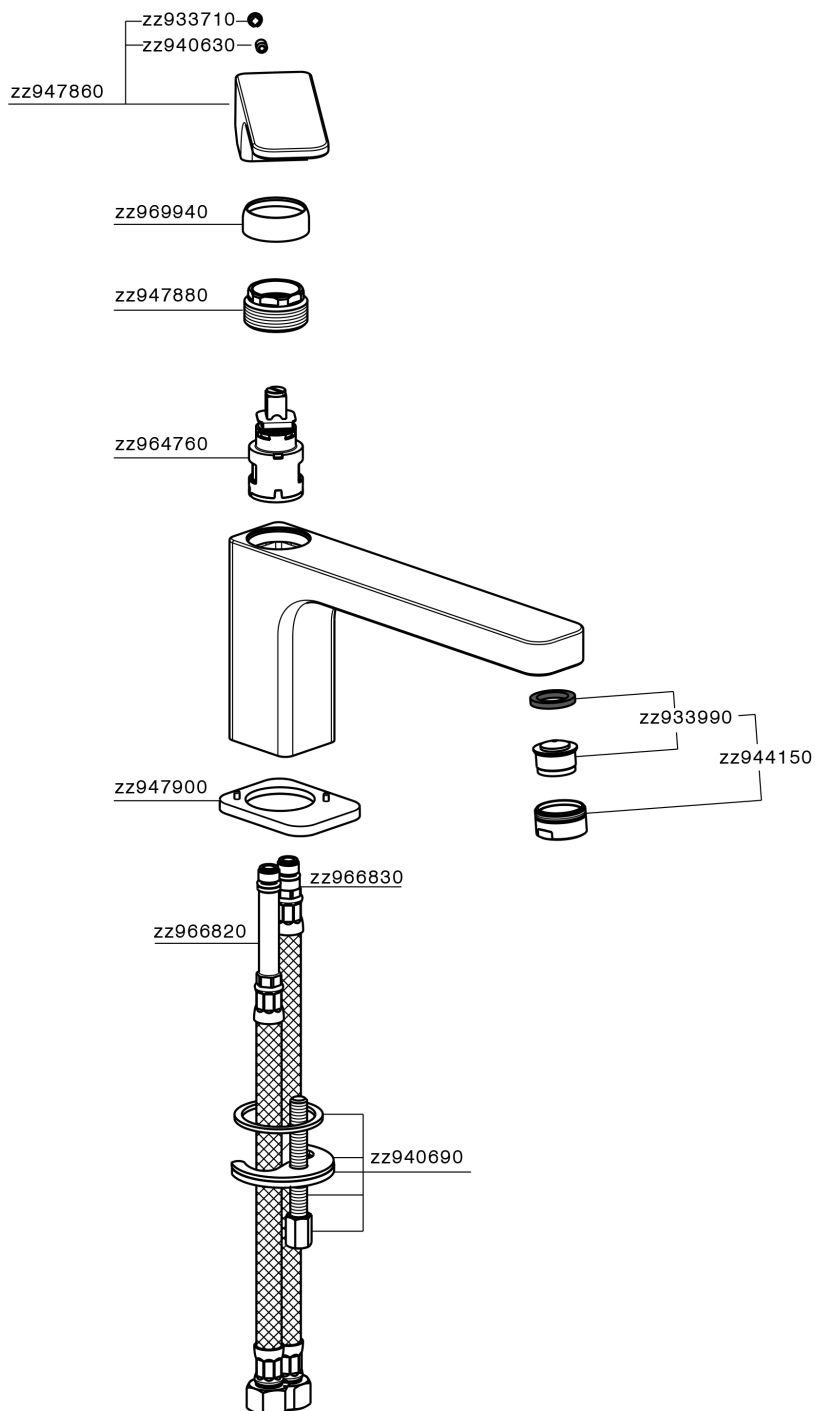

Single lever washbasin mixer CUBIC_CU001541

CU001541

<https://en.cisal.it/single-lever-washbasin-mixer-cubic-cu001541>

2026-05-30