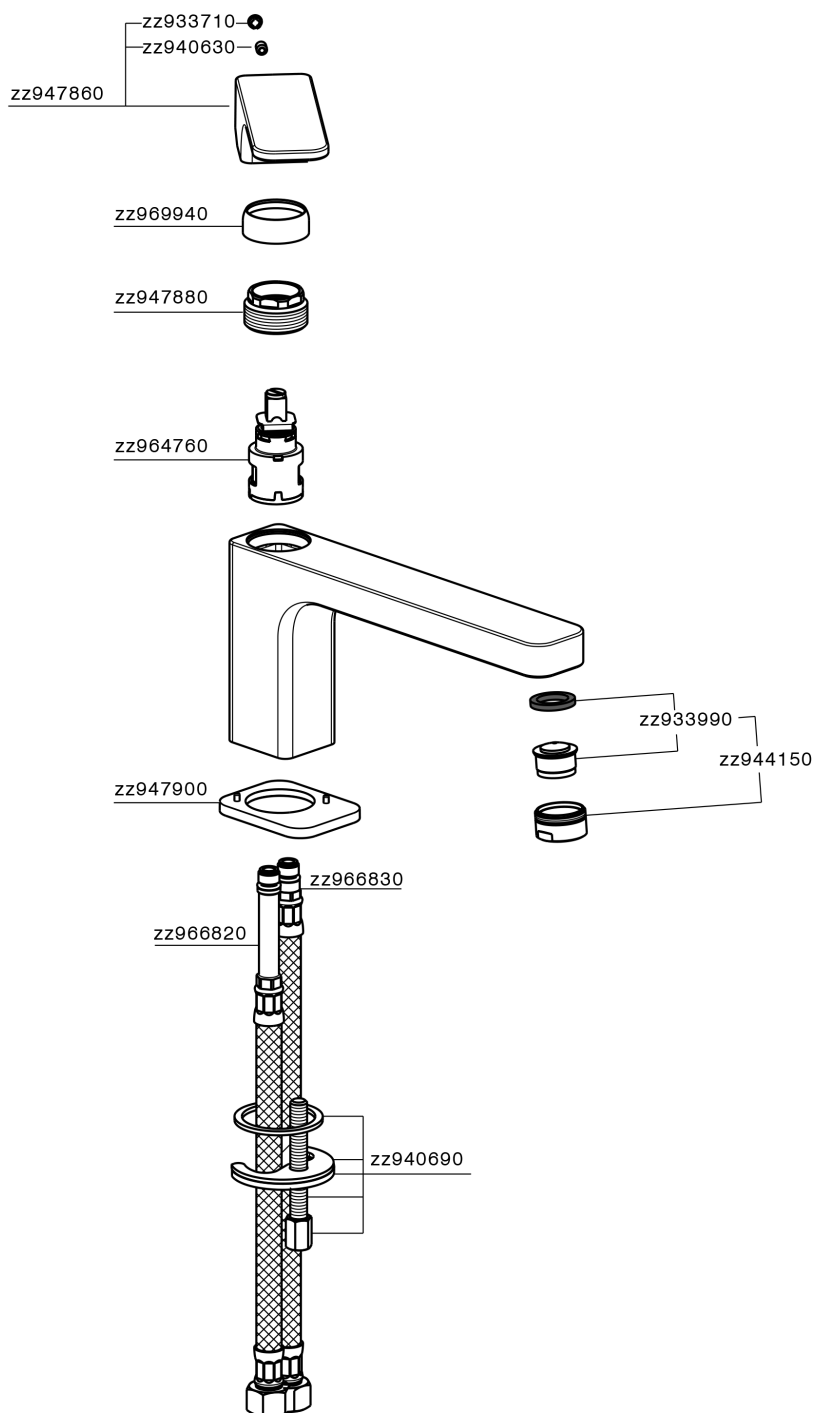

Single lever washbasin mixer CUBIC_CU001541

CU001541

<https://en.cisal.it/single-lever-washbasin-mixer-cubic-cu001541>

2026-04-29