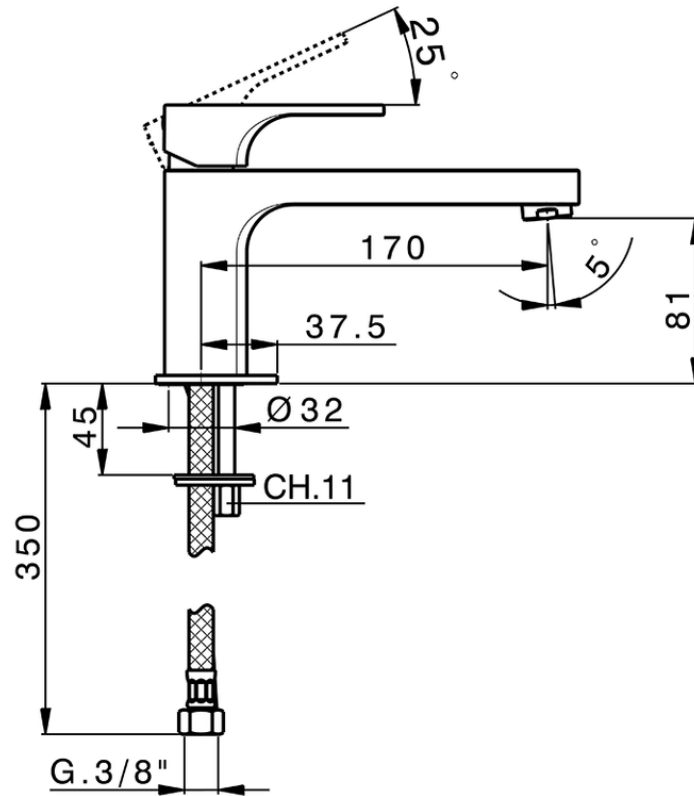

Single lever washbasin mixer CUBIC_CU001541

CU001541

<https://en.cisal.it/single-lever-washbasin-mixer-cubic-cu001541>

2026-05-30