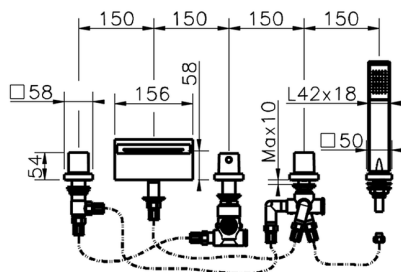

## Thermostatic deck-mounted 5-hole mixer ROADSTER ACCENT\_RAT77010

MODEL **RAT77010**

Thermostatic deck-mounted 5-hole mixer, 2 outlet devia stop, Quad one spray handshower, 150 cm. Pull-out flexible hose

### CHARACTERISTICS

Cartridge Spare Parts **24.04A.PP**  
**8x20 Plus P Thermostatic Valve**