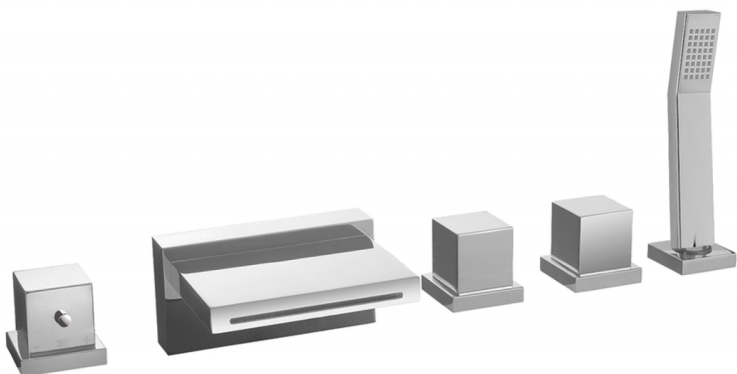

## Thermostatic deck-mounted 5-hole mixer ROADSTER ACCENT\_RAT77010

MODEL **RAT77010**

Thermostatic deck-mounted 5-hole mixer, 2 outlet devia stop, Quad one spray handshower, 150 cm. Pull-out flexible hose

### AVAILABLE FINISHINGS

-  **21** 21 Chrome
-  **2B** 2B Polished Nickel
-  **2F** 2F Brushed Nickel
-  **2Q** 2Q Black Titanium
-  **40** 40 Matt Black
-  **4Q** 4Q Matt White

### CHARACTERISTICS

Cartridge Spare Parts **24.04A.PP**  
**8x20 Plus P Thermostatic Valve**

### Thermostatic

The Cisal thermostatic is your personal water manager, helping you to handle, control and save water and energy.

2026-06-13