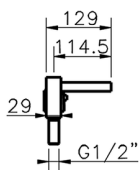

## Thermostatic deck-mounted 5-hole mixer ROADSTER ACCENT\_RAT77010

MODEL **RAT77010**

Thermostatic deck-mounted 5-hole mixer, 2 outlet devia stop, Quad one spray handshower, 150 cm. Pull-out flexible hose

### CHARACTERISTICS

Cartridge Spare Parts **24.04A.PP**  
**8x20 Plus P Thermostatic Valve**