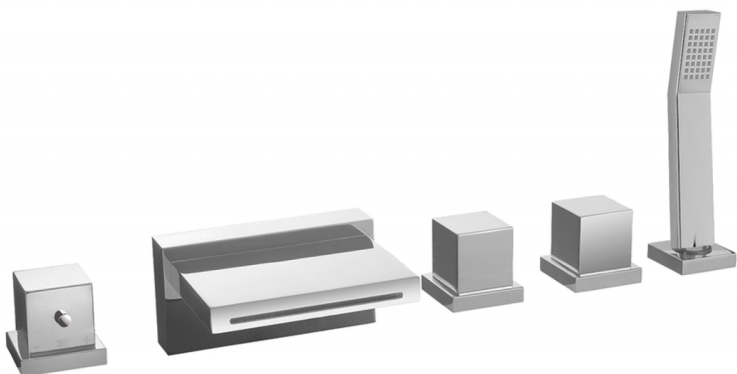

## Thermostatic deck-mounted 5-hole mixer ROADSTER ACCENT\_RAT77010

MODEL **RAT77010**

Thermostatic deck-mounted 5-hole mixer, 2 outlet deviasstop, Quad one spray handshower, 150 cm. Pull-out flexible hose

### AVAILABLE FINISHINGS

-  **21** 21 Chrome
-  **2B** 2B Polished Nickel
-  **2F** 2F Brushed Nickel
-  **2Q** 2Q Black Titanium
-  **40** 40 Matt Black
-  **4Q** 4Q Matt White

### CHARACTERISTICS

Cartridge Spare Parts **24.04A.PP**  
**8x20 Plus P Thermostatic Valve**

### Thermostatic

The Cisal thermostatic is your personal water manager, helping you to handle, control and save water and energy.

2026-05-19