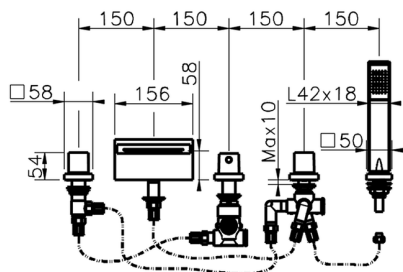

## Thermostatic deck-mounted 5-hole mixer ROADSTER ACCENT\_RAT77010

MODEL **RAT77010**

Thermostatic deck-mounted 5-hole mixer, 2 outlet deviasstop, Quad one spray handshower, 150 cm. Pull-out flexible hose

### CHARACTERISTICS

Cartridge Spare Parts **24.04A.PP**  
**8x20 Plus P Thermostatic Valve**