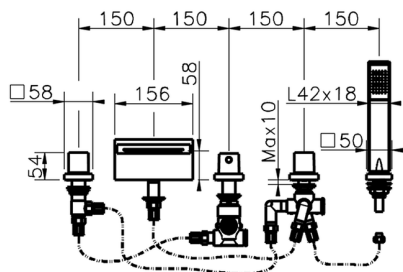

## Thermostatic deck-mounted 5-hole mixer ROADSTER ACCENT\_RAT77010

MODEL **RAT77010**

Thermostatic deck-mounted 5-hole mixer, 2 outlet devia stop, Quad one spray handshower, 150 cm. Pull-out flexible hose

### CHARACTERISTICS

Cartridge Spare Parts **24.04A.PP**  
**8x20 Plus P Thermostatic Valve**