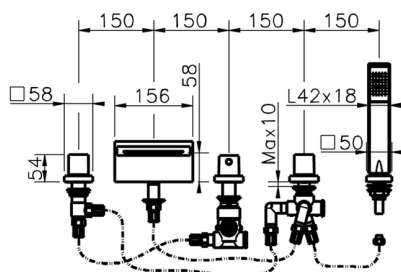

Thermostatic deck-mounted 5-hole mixer ROADSTER ACCENT_RAT77010

MODEL **RAT77010**

Thermostatic deck-mounted 5-hole mixer, 2 outlet devia stop, Quad one spray handshower, 150 cm. Pull-out flexible hose

AVAILABLE FINISHINGS

-  **21** 21 Chrome
-  **2B** 2B Polished Nickel
-  **2F** 2F Brushed Nickel
-  **2Q** 2Q Black Titanium
-  **40** 40 Matt Black
-  **4Q** 4Q Matt White

CHARACTERISTICS

Cartridge Spare Parts **24.04A.PP**
8x20 Plus P Thermostatic Valve