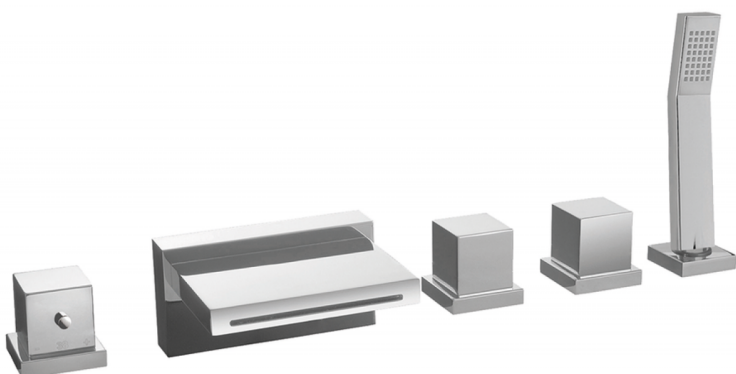

Thermostatic deck-mounted 5-hole mixer ROADSTER ACCENT_RAT77010

MODEL **RAT77010**

Thermostatic deck-mounted 5-hole mixer, 2 outlet devia stop, Quad one spray handshower, 150 cm. Pull-out flexible hose

AVAILABLE FINISHINGS

-  **21** 21 Chrome
-  **2B** 2B Polished Nickel
-  **2F** 2F Brushed Nickel
-  **2Q** 2Q Black Titanium
-  **40** 40 Matt Black
-  **4Q** 4Q Matt White

CHARACTERISTICS

Cartridge Spare Parts **24.04A.PP**
8x20 Plus P Thermostatic Valve

Thermostatic

The Cisal thermostatic is your personal water manager, helping you to handle, control and save water and energy.

2026-06-14