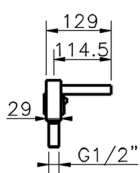

Thermostatic deck-mounted 5-hole mixer ROADSTER ACCENT_RAT77010

MODEL **RAT77010**

Thermostatic deck-mounted 5-hole mixer, 2 outlet devia stop, Quad one spray handshower, 150 cm. Pull-out flexible hose

AVAILABLE FINISHINGS

-  **21** 21 Chrome
-  **2B** 2B Polished Nickel
-  **2F** 2F Brushed Nickel
-  **2Q** 2Q Black Titanium
-  **40** 40 Matt Black
-  **4Q** 4Q Matt White

CHARACTERISTICS

Cartridge Spare Parts **24.04A.PP**
8x20 Plus P Thermostatic Valve