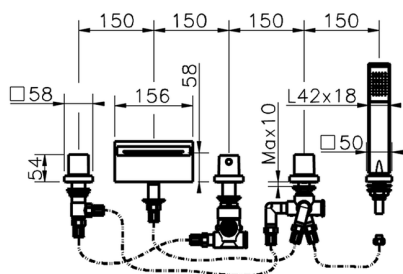

## Thermostatic deck-mounted 5-hole mixer ROADSTER ACCENT\_RAT77010

MODEL **RAT77010**

Thermostatic deck-mounted 5-hole mixer, 2 outlet deviasstop, Quad one spray handshower, 150 cm. Pull-out flexible hose

### CHARACTERISTICS

Cartridge Spare Parts **24.04A.PP**  
**8x20 Plus P Thermostatic Valve**