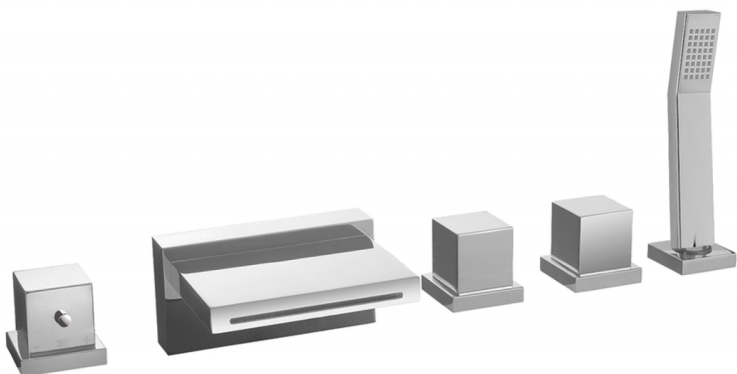

## Thermostatic deck-mounted 5-hole mixer ROADSTER ACCENT\_RAT77010

MODEL **RAT77010**

Thermostatic deck-mounted 5-hole mixer, 2 outlet deviasstop, Quad one spray handshower, 150 cm. Pull-out flexible hose

### AVAILABLE FINISHINGS

-  **21** 21 Chrome
-  **2B** 2B Polished Nickel
-  **2F** 2F Brushed Nickel
-  **2Q** 2Q Black Titanium
-  **40** 40 Matt Black
-  **4Q** 4Q Matt White

### CHARACTERISTICS

Cartridge Spare Parts **24.04A.PP**  
**8x20 Plus P Thermostatic Valve**

### Thermostatic

The Cisal thermostatic is your personal water manager, helping you to handle, control and save water and energy.

2026-04-10