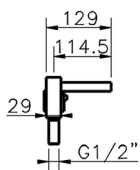

Thermostatic deck-mounted 5-hole mixer ROADSTER ACCENT_RAT77010

MODEL **RAT77010**

Thermostatic deck-mounted 5-hole mixer, 2 outlet devia stop, Quad one spray handshower, 150 cm. Pull-out flexible hose

AVAILABLE FINISHINGS

-  **21** 21 Chrome
-  **2B** 2B Polished Nickel
-  **2F** 2F Brushed Nickel
-  **2Q** 2Q Black Titanium
-  **40** 40 Matt Black
-  **4Q** 4Q Matt White

CHARACTERISTICS

Cartridge Spare Parts **24.04A.PP**
8x20 Plus P Thermostatic Valve