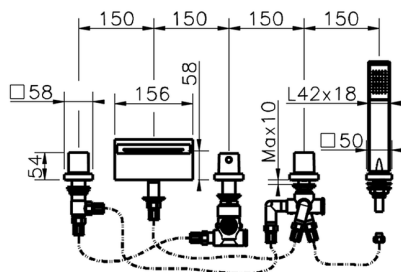

Thermostatic deck-mounted 5-hole mixer ROADSTER ACCENT_RAT77010

MODEL **RAT77010**

Thermostatic deck-mounted 5-hole mixer, 2 outlet deviasstop, Quad one spray handshower, 150 cm. Pull-out flexible hose

AVAILABLE FINISHINGS

-  **21** 21 Chrome
-  **2B** 2B Polished Nickel
-  **2F** 2F Brushed Nickel
-  **2Q** 2Q Black Titanium
-  **40** 40 Matt Black
-  **4Q** 4Q Matt White

CHARACTERISTICS

Cartridge Spare Parts **24.04A.PP**
8x20 Plus P Thermostatic Valve