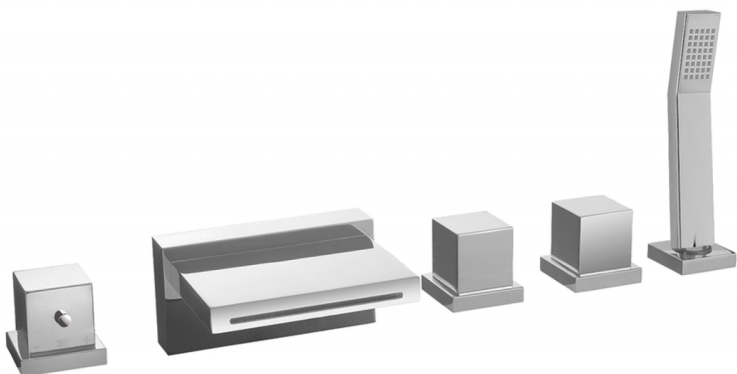

Thermostatic deck-mounted 5-hole mixer ROADSTER ACCENT_RAT77010

MODEL **RAT77010**

Thermostatic deck-mounted 5-hole mixer, 2 outlet deviasstop, Quad one spray handshower, 150 cm. Pull-out flexible hose

AVAILABLE FINISHINGS

-  **21** 21 Chrome
-  **2B** 2B Polished Nickel
-  **2F** 2F Brushed Nickel
-  **2Q** 2Q Black Titanium
-  **40** 40 Matt Black
-  **4Q** 4Q Matt White

CHARACTERISTICS

Cartridge Spare Parts **24.04A.PP**
8x20 Plus P Thermostatic Valve

Thermostatic

The Cisal thermostatic is your personal water manager, helping you to handle, control and save water and energy.

2026-05-19