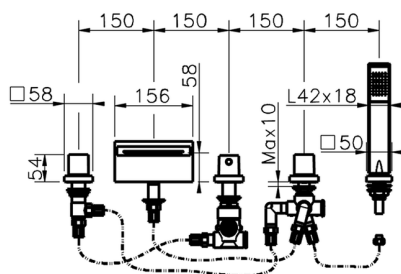

Thermostatic deck-mounted 5-hole mixer ROADSTER ACCENT_RAT77010

MODEL **RAT77010**

Thermostatic deck-mounted 5-hole mixer, 2 outlet devia stop, Quad one spray handshower, 150 cm. Pull-out flexible hose

AVAILABLE FINISHINGS

-  **21** 21 Chrome
-  **2B** 2B Polished Nickel
-  **2F** 2F Brushed Nickel
-  **2Q** 2Q Black Titanium
-  **40** 40 Matt Black
-  **4Q** 4Q Matt White

CHARACTERISTICS

Cartridge Spare Parts **24.04A.PP**
8x20 Plus P Thermostatic Valve