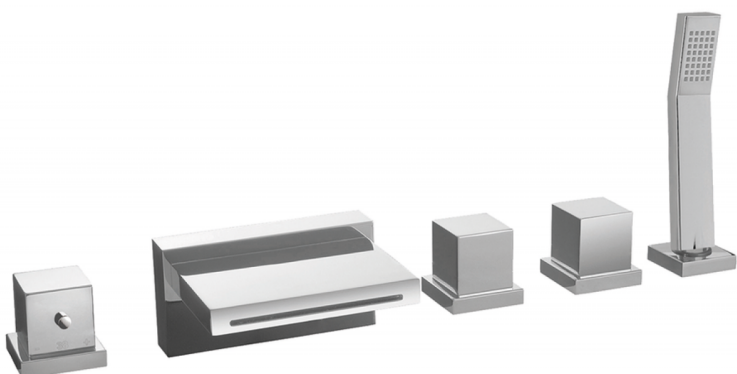

Thermostatic deck-mounted 5-hole mixer ROADSTER ACCENT_RAT77010

MODEL **RAT77010**

Thermostatic deck-mounted 5-hole mixer, 2 outlet devia stop, Quad one spray handshower, 150 cm. Pull-out flexible hose

AVAILABLE FINISHINGS

-  **21** 21 Chrome
-  **2B** 2B Polished Nickel
-  **2F** 2F Brushed Nickel
-  **2Q** 2Q Black Titanium
-  **40** 40 Matt Black
-  **4Q** 4Q Matt White

CHARACTERISTICS

Cartridge Spare Parts **24.04A.PP**
8x20 Plus P Thermostatic Valve

Thermostatic

The Cisal thermostatic is your personal water manager, helping you to handle, control and save water and energy.

2026-06-14