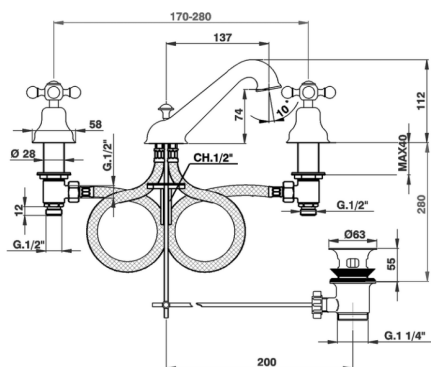

3 hole washbasin mixer ARCANA CERAMIC_AC001020

MODEL **AC001020**

3 hole washbasin mixer, with automatic 1"1/4 automatic pop-up waste

AVAILABLE FINISHINGS

-  **21** 21 Chrome
-  **24** 24 Gold
-  **26** 26 Old Copper
-  **27** 27 Old Bronze
-  **2A** 2A Satin Brushed Nickel
-  **74** 74 Chrome/Gold