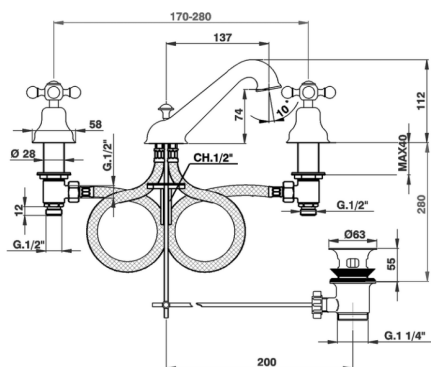

CHARACTERISTICS

2026-05-20