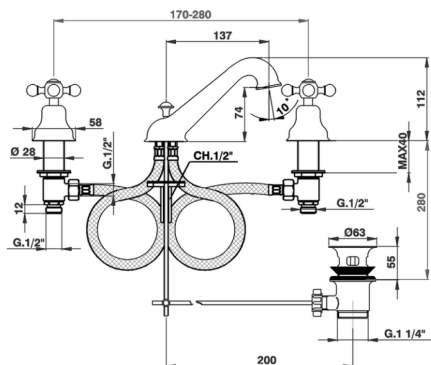

3 hole washbasin mixer ARCANA CERAMIC_AC001020

MODEL **AC001020**

3 hole washbasin mixer, with automatic 1"1/4 automatic pop-up waste

AVAILABLE FINISHINGS

-  **21** 21 Chrome
-  **24** 24 Gold
-  **26** 26 Old Copper
-  **27** 27 Old Bronze
-  **2A** 2A Satin Brushed Nickel
-  **74** 74 Chrome/Gold