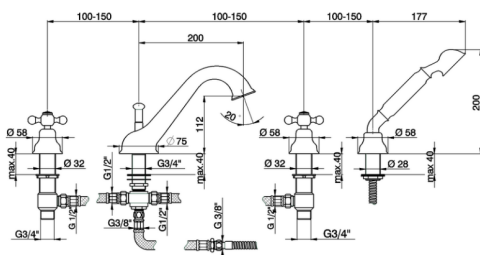

CHARACTERISTICS

2024-12-22