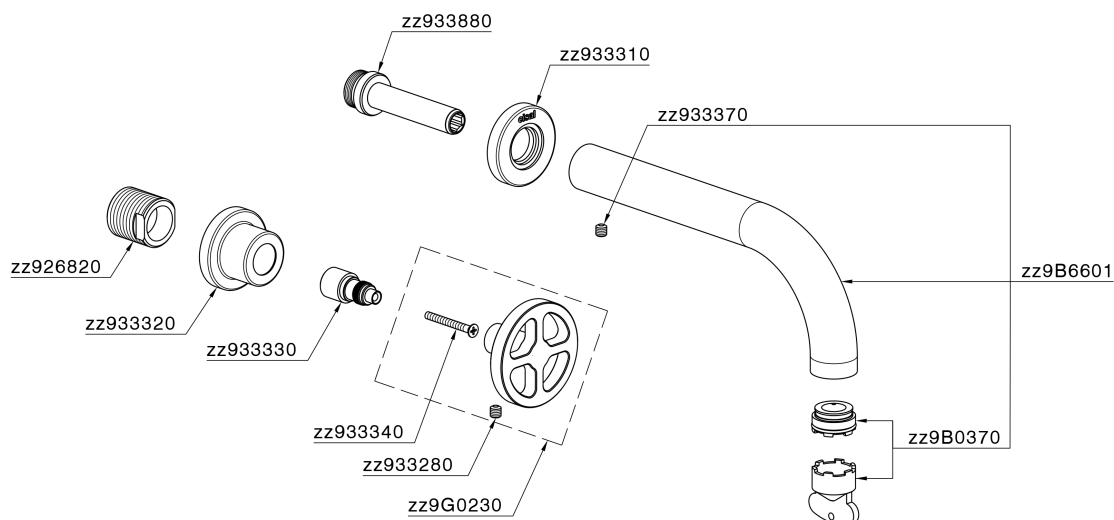

## Exposed part for concealed washbasin mixer GRACE\_MN013512

MODEL **MN013512**

Exposed part for concealed washbasin mixer, without concealed part, for item ZA033511

### CHARACTERISTICS

Installation **Concealed**  
 Required concealed parts **ZA033511**

## Exposed part for concealed washbasin mixer GRACE\_MN013512

MN013512

<https://en.cisal.it/exposed-part-for-concealed-washbasin-mixer-grace-mn013512>

## Concealed washbasin mixer CONCEALED\_ZA033511

MODEL **ZA033511**

Concealed washbasin mixer, right headvalve - left headvalve

AVAILABLE FINISHINGS

 **04** 04 Without finishing

CHARACTERISTICS

Concealed **1**