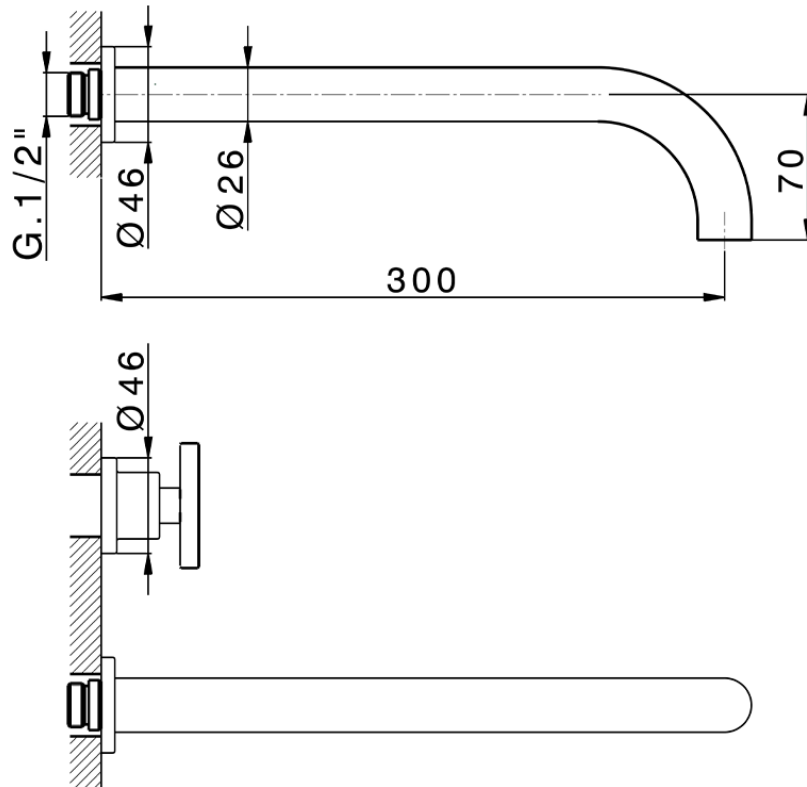

## Exposed part for concealed washbasin mixer GRACE\_MN013512

MN013512

<https://en.cisal.it/exposed-part-for-concealed-washbasin-mixer-grace-mn013512>

Serie's code	Size XX
CX 1351	20-35
CF 1351	20-35
CX 0331	20-35
CF 0331	20-35
CX 0200	20-35
CF 0200	20-35
BA 1351	20-35
GS 1351	20-35
GL 1351	20-35
MN 1351	20-35
LN 1351	20-35
LV 1351	33-48
LY 1351	33-48
CU 1351	33-48
SM 1351	30-45
AA 1351	10-30
AC 1351	10-30
AR 1351	15-25
PZ 1351	10-30
RG 1351	10-30
TS 1351	10-30
VT 1351	10-30
CS 1351	10-30
WA 1351	45-68
X1 1351	33-45
X2 1351	33-45
X3 1351	33-45
X4 1351	33-45
X5 1351	33-45
RI 1351	20-35
RM 1351	20-35

Limiti di tolleranza superficie piastrelle  
 Adjustment limits for finished tile surface  
 Limites de tolérance surface carrelage  
 Fliesenoberfläche  
 Superficie del azulejo

ZA033511

<https://en.cisal.it/concealed-washbasin-mixer-concealed-za033511>