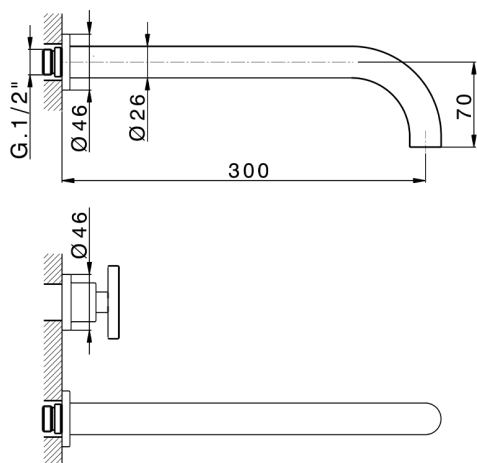

Exposed part for concealed washbasin mixer GRACE_MN013512

MODEL **MN013512**

Exposed part for concealed washbasin mixer, without concealed part, for item ZA033511

AVAILABLE FINISHINGS

-  **21** 21 Chrome
-  **2F** 2F Brushed Nickel
-  **2W** 2W Brushed Gold
-  **5H** 5H Dark Brass Brushed
-  **5L** 5L Brushed Black Titanium
-  **6T** 6T Chrome/Matt Black

CHARACTERISTICS

Installation **Concealed**
 Required concealed parts **ZA033511**

Exposed part for concealed washbasin mixer GRACE_MN013512

MN013512

<https://en.cisal.it/exposed-part-for-concealed-washbasin-mixer-grace-mn013512>

Concealed washbasin mixer CONCEALED_ZA033511

MODEL **ZA033511**

Concealed washbasin mixer, right headvalve - left headvalve

AVAILABLE FINISHINGS

 **04** 04 Without finishing

CHARACTERISTICS

Concealed **1**

2026-04-26