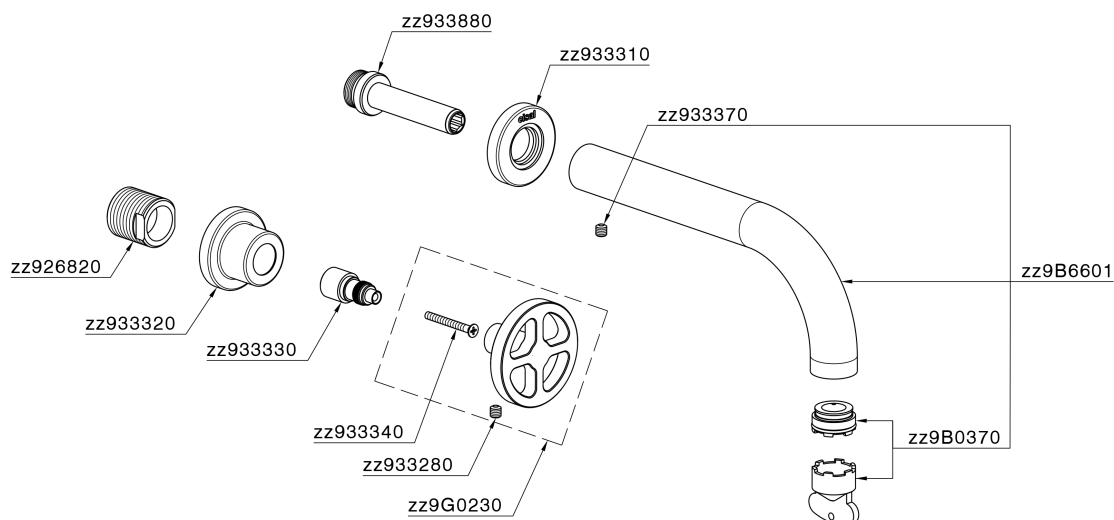

Exposed part for concealed washbasin mixer GRACE_MN013512

MODEL **MN013512**

Exposed part for concealed washbasin mixer, without concealed part, for item ZA033511

AVAILABLE FINISHINGS

-  **21** 21 Chrome
-  **2F** 2F Brushed Nickel
-  **2W** 2W Brushed Gold
-  **5H** 5H Dark Brass Brushed
-  **5L** 5L Brushed Black Titanium
-  **6T** 6T Chrome/Matt Black

CHARACTERISTICS

Installation **Concealed**
 Required concealed parts **ZA033511**

Exposed part for concealed washbasin mixer GRACE_MN013512

MN013512

<https://en.cisal.it/exposed-part-for-concealed-washbasin-mixer-grace-mn013512>

Concealed washbasin mixer CONCEALED_ZA033511

MODEL **ZA033511**

Concealed washbasin mixer, right headvalve - left headvalve

AVAILABLE FINISHINGS

 **04** 04 Without finishing

CHARACTERISTICS

Concealed **1**

2026-04-26