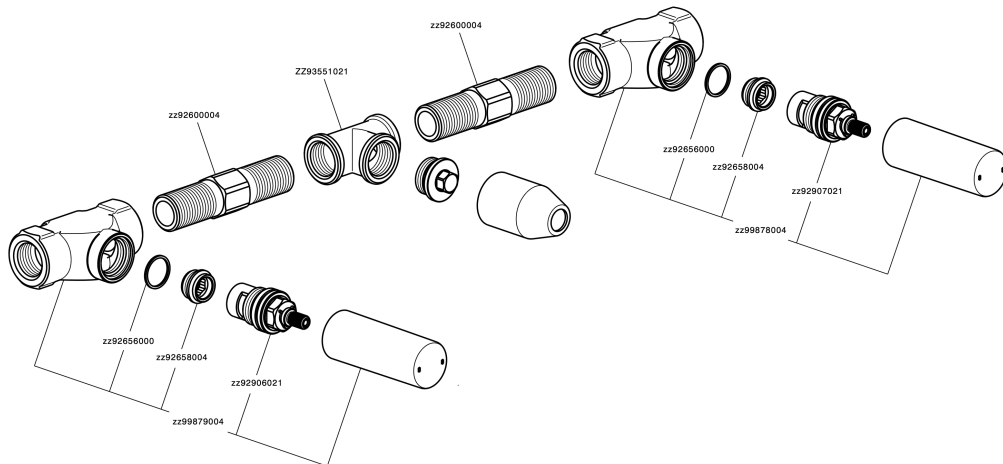

Exposed part for concealed washbasin mixer GRACE_MN013512

MN013512

<https://en.cisal.it/exposed-part-for-concealed-washbasin-mixer-grace-mn013512>

Concealed washbasin mixer CONCEALED_ZA033511

ZA033511

<https://en.cisal.it/concealed-washbasin-mixer-concealed-za033511>