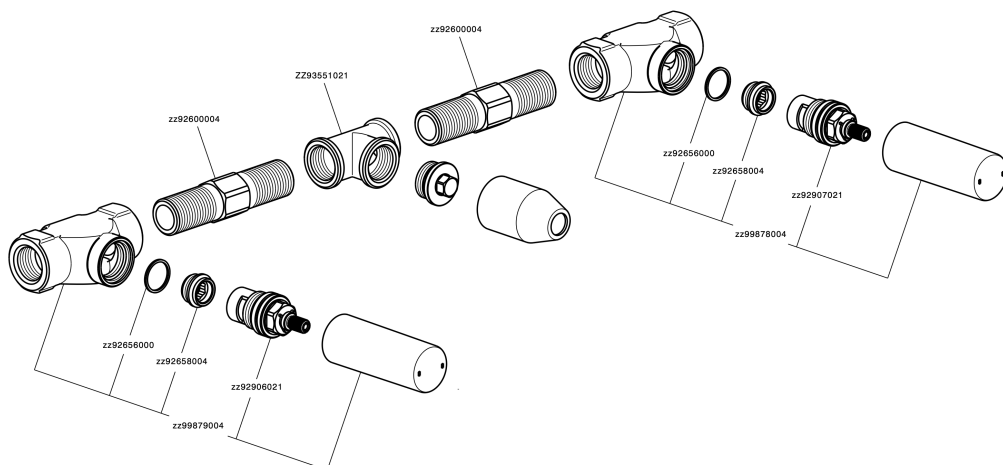

Exposed part for concealed washbasin mixer GRACE_MN013512

MN013512

<https://en.cisal.it/exposed-part-for-concealed-washbasin-mixer-grace-mn013512>

Concealed washbasin mixer CONCEALED_ZA033511

ZA033511

<https://en.cisal.it/concealed-washbasin-mixer-concealed-za033511>