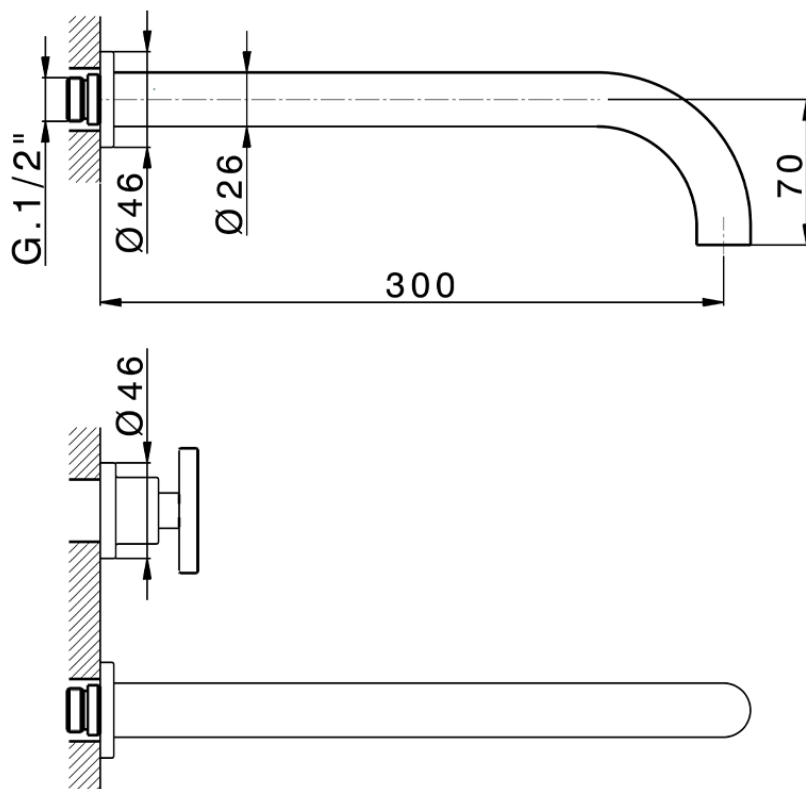

Exposed part for concealed washbasin mixer GRACE_MN013512

MN013512

<https://en.cisal.it/exposed-part-for-concealed-washbasin-mixer-grace-mn013512>

Serie's code	Size XX
CX 1351	20-35
CF 1351	20-35
CX 0331	20-35
CF 0331	20-35
CX 0200	20-35
CF 0200	20-35
BA 1351	20-35
GS 1351	20-35
GL 1351	20-35
MN 1351	20-35
LN 1351	20-35
LV 1351	33-48
LY 1351	33-48
CU 1351	33-48
SM 1351	30-45
AA 1351	10-30
AC 1351	10-30
AR 1351	15-25
PZ 1351	10-30
RG 1351	10-30
TS 1351	10-30
VT 1351	10-30
CS 1351	10-30
WA 1351	45-68
X1 1351	33-45
X2 1351	33-45
X3 1351	33-45
X4 1351	33-45
X5 1351	33-45
RI 1351	20-35
RM 1351	20-35

Limiti di tolleranza superficie piastrelle
 Adjustment limits for finished tile surface
 Limites de tolérance surface carrelage
 Fliesenoberfläche
 Superficie del azulejo