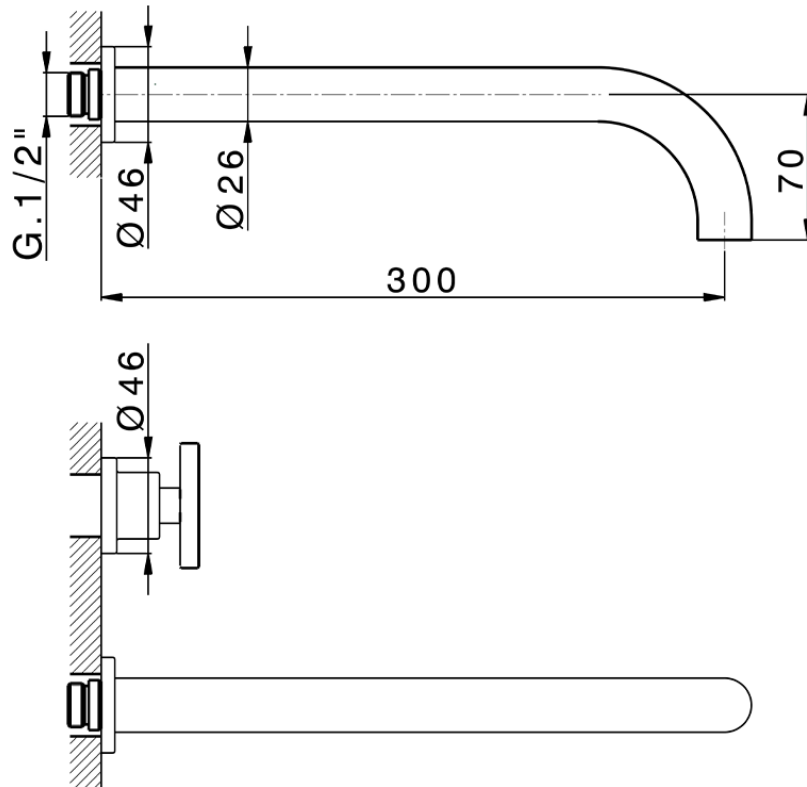

## Exposed part for concealed washbasin mixer GRACE\_MN013512

MN013512

<https://en.cisal.it/exposed-part-for-concealed-washbasin-mixer-grace-mn013512>

| Serie's code | Size XX |
|--------------|---------|
| CX 1351      | 20-35   |
| CF 1351      | 20-35   |
| CX 0331      | 20-35   |
| CF 0331      | 20-35   |
| CX 0200      | 20-35   |
| CF 0200      | 20-35   |
| BA 1351      | 20-35   |
| GS 1351      | 20-35   |
| GL 1351      | 20-35   |
| MN 1351      | 20-35   |
| LN 1351      | 20-35   |
| LV 1351      | 33-48   |
| LY 1351      | 33-48   |
| CU 1351      | 33-48   |
| SM 1351      | 30-45   |
| AA 1351      | 10-30   |
| AC 1351      | 10-30   |
| AR 1351      | 15-25   |
| PZ 1351      | 10-30   |
| RG 1351      | 10-30   |
| TS 1351      | 10-30   |
| VT 1351      | 10-30   |
| CS 1351      | 10-30   |
| WA 1351      | 45-68   |
| X1 1351      | 33-45   |
| X2 1351      | 33-45   |
| X3 1351      | 33-45   |
| X4 1351      | 33-45   |
| X5 1351      | 33-45   |
| RI 1351      | 20-35   |
| RM 1351      | 20-35   |

Limiti di tolleranza superficie piastrelle  
 Adjustment limits for finished tile surface  
 Limites de tolérance surface carrelage  
 Fliesenoberfläche  
 Superficie del azulejo

ZA033511

<https://en.cisal.it/concealed-washbasin-mixer-concealed-za033511>