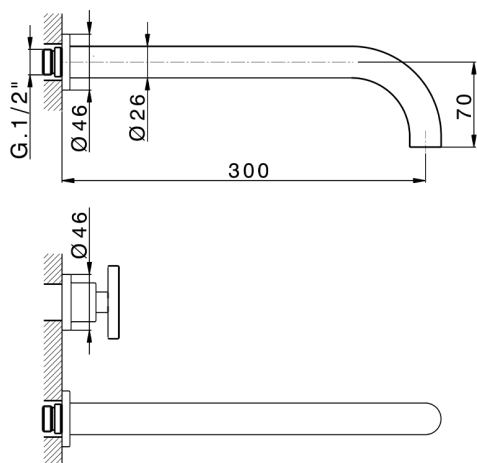

Exposed part for concealed washbasin mixer GRACE_MN013512

MODEL **MN013512**

Exposed part for concealed washbasin mixer, without concealed part, for item ZA033511

AVAILABLE FINISHINGS

- **21** 21 Chrome
- **2F** 2F Brushed Nickel
- **2W** 2W Brushed Gold
- **5H** 5H Dark Brass Brushed
- **5L** 5L Brushed Black Titanium
- **6T** 6T Chrome/Matt Black

CHARACTERISTICS

Installation **Concealed**
Required concealed parts **ZA033511**