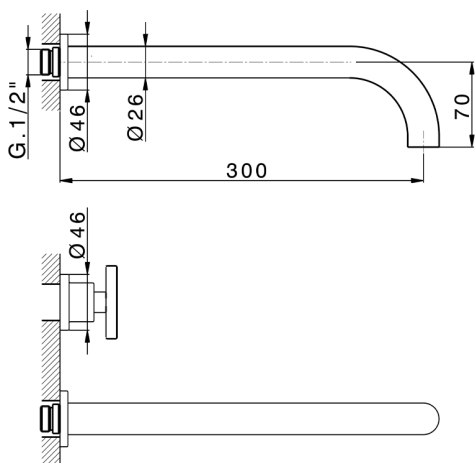

Exposed part for concealed washbasin mixer GRACE_MN013512

MODEL **MN013512**

Exposed part for concealed washbasin mixer, without concealed part, for item ZA033511

AVAILABLE FINISHINGS

- **21** 21 Chrome
- **2F** 2F Brushed Nickel
- **2W** 2W Brushed Gold
- **5H** 5H Dark Brass Brushed
- **5L** 5L Brushed Black Titanium
- **6T** 6T Chrome/Matt Black

CHARACTERISTICS

Installation **Concealed**
Required concealed parts **ZA033511**