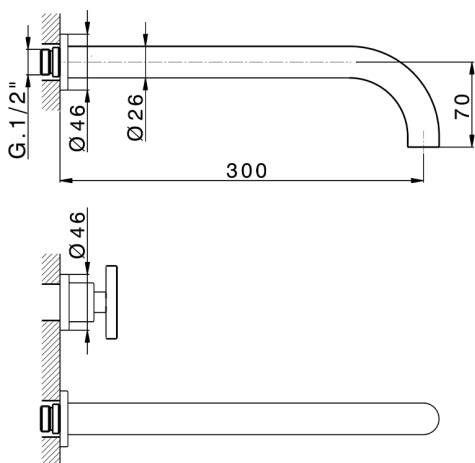

Exposed part for concealed washbasin mixer GRACE_MN013512

MODEL **MN013512**

Exposed part for concealed washbasin mixer, without concealed part, for item ZA033511

AVAILABLE FINISHINGS

-  **21** 21 Chrome
-  **2F** 2F Brushed Nickel
-  **2W** 2W Brushed Gold
-  **5H** 5H Dark Brass Brushed
-  **5L** 5L Brushed Black Titanium
-  **6T** 6T Chrome/Matt Black

CHARACTERISTICS

Installation **Concealed**

Required concealed parts **ZA033511**

Exposed part for concealed washbasin mixer GRACE_MN013512

MN013512

<https://en.cisal.it/exposed-part-for-concealed-washbasin-mixer-grace-mn013512>

Concealed washbasin mixer CONCEALED_ZA033511

MODEL **ZA033511**

Concealed washbasin mixer, right headvalve - left headvalve

AVAILABLE FINISHINGS

 **04** 04 Without finishing

CHARACTERISTICS

Concealed **1**

2026-04-27