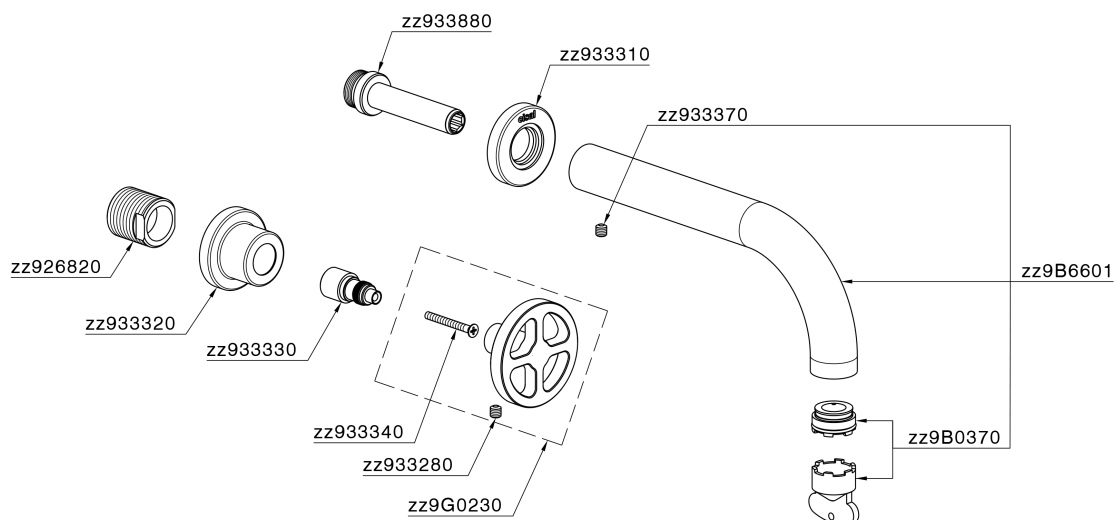

## Exposed part for concealed washbasin mixer GRACE\_MN013512

MODEL **MN013512**

Exposed part for concealed washbasin mixer, without concealed part, for item ZA033511

### CHARACTERISTICS

Installation **Concealed**  
 Required concealed parts **ZA033511**

## Exposed part for concealed washbasin mixer GRACE\_MN013512

MN013512

<https://en.cisal.it/exposed-part-for-concealed-washbasin-mixer-grace-mn013512>

## Concealed washbasin mixer CONCEALED\_ZA033511

MODEL **ZA033511**

Concealed washbasin mixer, right headvalve - left headvalve

AVAILABLE FINISHINGS

 **04** 04 Without finishing

CHARACTERISTICS

Concealed **1**