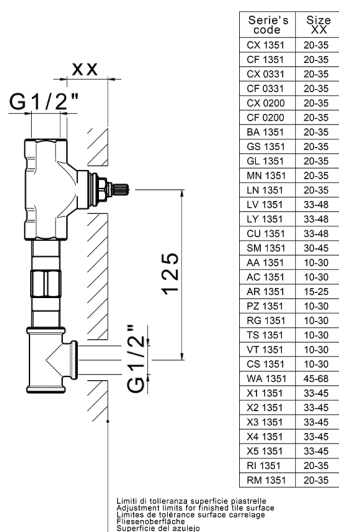

## Exposed part for concealed washbasin mixer GRACE\_MN013512

MN013512

<https://en.cisal.it/exposed-part-for-concealed-washbasin-mixer-grace-mn013512>

## Concealed washbasin mixer CONCEALED\_ZA033511

MODEL **ZA033511**

Concealed washbasin mixer, right headvalve - left headvalve

AVAILABLE FINISHINGS

 **04** 04 Without finishing

CHARACTERISTICS

Concealed **1**