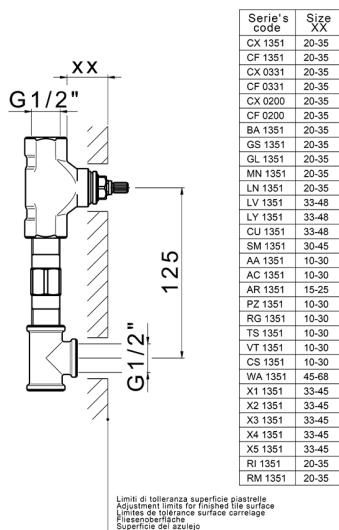

## Exposed part for concealed washbasin mixer GRACE\_MN013512

MN013512

<https://en.cisal.it/exposed-part-for-concealed-washbasin-mixer-grace-mn013512>

## Concealed washbasin mixer CONCEALED\_ZA033511

MODEL **ZA033511**

Concealed washbasin mixer, right headvalve - left headvalve

AVAILABLE FINISHINGS

 **04** 04 Without finishing

CHARACTERISTICS

Concealed **1**