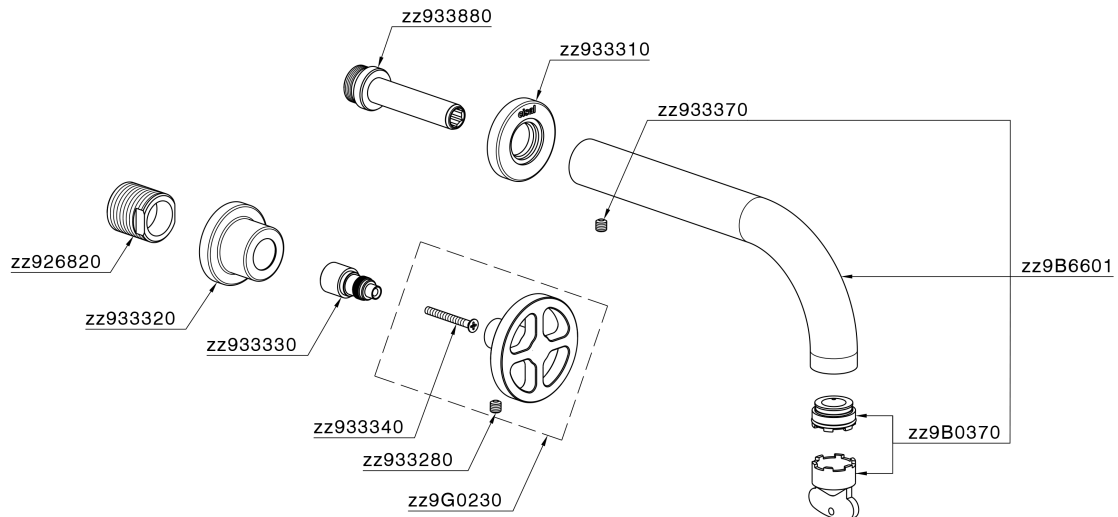

Exposed part for concealed washbasin mixer GRACE_MN013512

MODEL **MN013512**

Exposed part for concealed washbasin mixer, without concealed part, for item ZA033511

AVAILABLE FINISHINGS

-  **21** 21 Chrome
-  **2F** 2F Brushed Nickel
-  **2W** 2W Brushed Gold
-  **5H** 5H Dark Brass Brushed
-  **5L** 5L Brushed Black Titanium
-  **6T** 6T Chrome/Matt Black

CHARACTERISTICS

Installation **Concealed**

Required concealed parts **ZA033511**

Exposed part for concealed washbasin mixer GRACE_MN013512

MN013512

<https://en.cisal.it/exposed-part-for-concealed-washbasin-mixer-grace-mn013512>

Concealed washbasin mixer CONCEALED_ZA033511

MODEL **ZA033511**

Concealed washbasin mixer, right headvalve - left headvalve

AVAILABLE FINISHINGS

 **04** 04 Without finishing

CHARACTERISTICS

Concealed **1**

2026-04-27