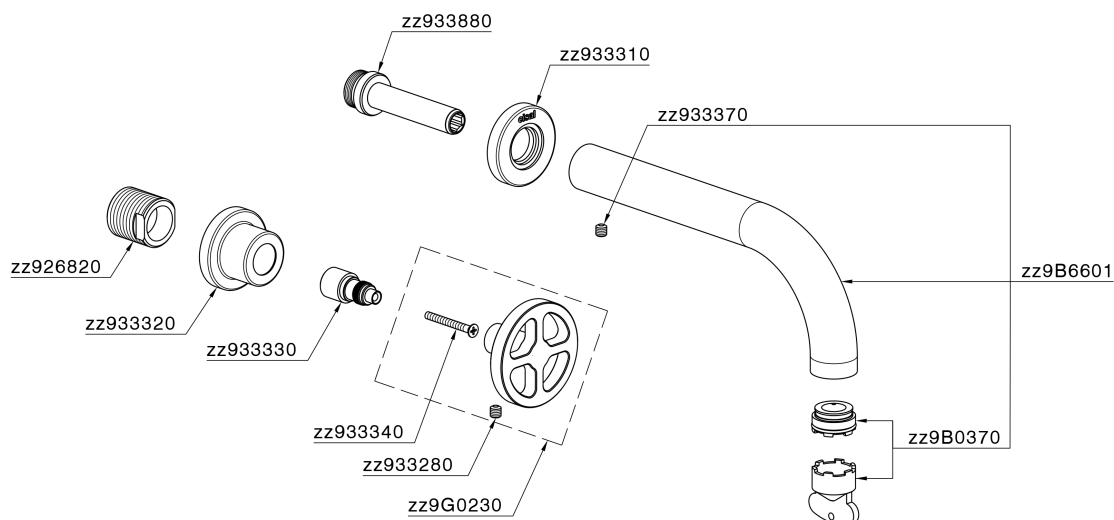

## Exposed part for concealed washbasin mixer GRACE\_MN013512

MODEL **MN013512**

Exposed part for concealed washbasin mixer, without concealed part, for item ZA033511

### CHARACTERISTICS

Installation **Concealed**

Required concealed parts **ZA033511**

## Exposed part for concealed washbasin mixer GRACE\_MN013512

MN013512

<https://en.cisal.it/exposed-part-for-concealed-washbasin-mixer-grace-mn013512>

## Concealed washbasin mixer CONCEALED\_ZA033511

MODEL **ZA033511**

Concealed washbasin mixer, right headvalve - left headvalve

AVAILABLE FINISHINGS

 **04** 04 Without finishing

CHARACTERISTICS

Concealed **1**