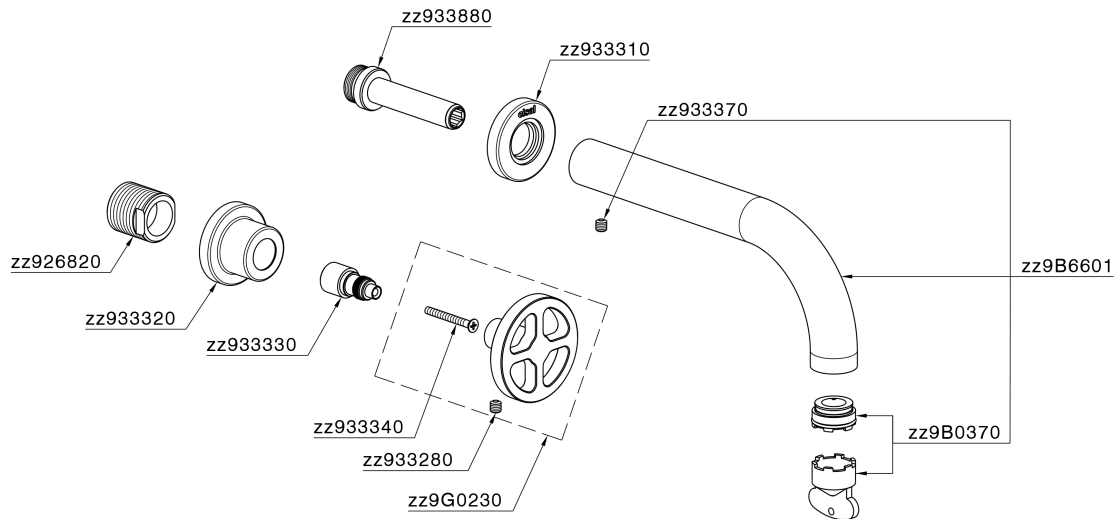

Exposed part for concealed washbasin mixer GRACE_MN013512

MN013512

<https://en.cisal.it/exposed-part-for-concealed-washbasin-mixer-grace-mn013512>

Concealed washbasin mixer CONCEALED_ZA033511

ZA033511

<https://en.cisal.it/concealed-washbasin-mixer-concealed-za033511>