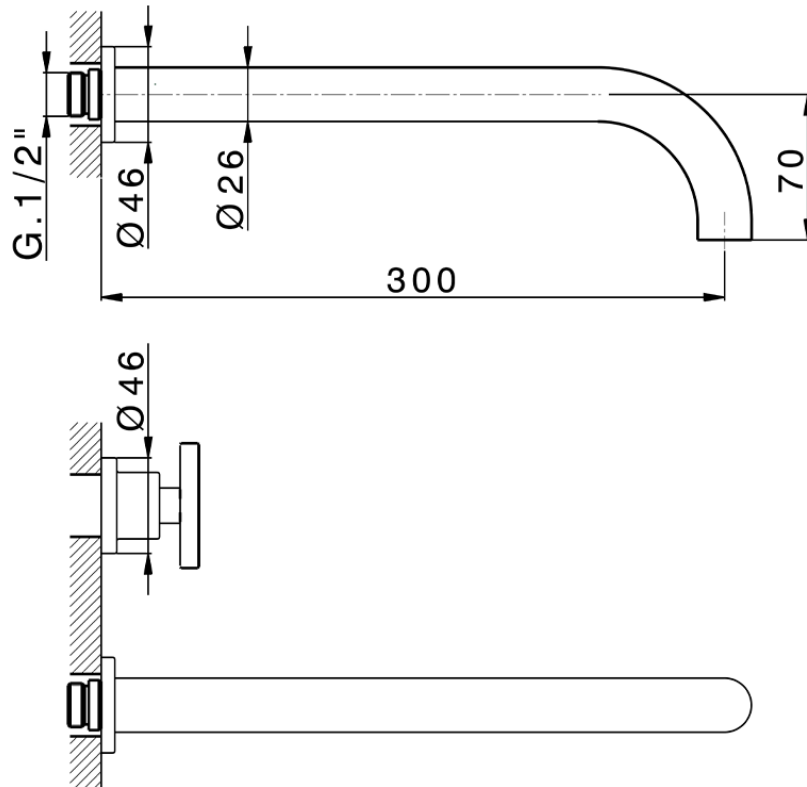

Exposed part for concealed washbasin mixer GRACE_MN013512

MN013512

<https://en.cisal.it/exposed-part-for-concealed-washbasin-mixer-grace-mn013512>

Serie's code	Size XX
CX 1351	20-35
CF 1351	20-35
CX 0331	20-35
CF 0331	20-35
CX 0200	20-35
CF 0200	20-35
BA 1351	20-35
GS 1351	20-35
GL 1351	20-35
MN 1351	20-35
LN 1351	20-35
LV 1351	33-48
LY 1351	33-48
CU 1351	33-48
SM 1351	30-45
AA 1351	10-30
AC 1351	10-30
AR 1351	15-25
PZ 1351	10-30
RG 1351	10-30
TS 1351	10-30
VT 1351	10-30
CS 1351	10-30
WA 1351	45-68
X1 1351	33-45
X2 1351	33-45
X3 1351	33-45
X4 1351	33-45
X5 1351	33-45
RI 1351	20-35
RM 1351	20-35

Limiti di tolleranza superficie piastrelle
 Adjustment limits for finished tile surface
 Limites de tolérance surface carrelage
 Fliesenoberfläche
 Superficie del azulejo

ZA033511

<https://en.cisal.it/concealed-washbasin-mixer-concealed-za033511>