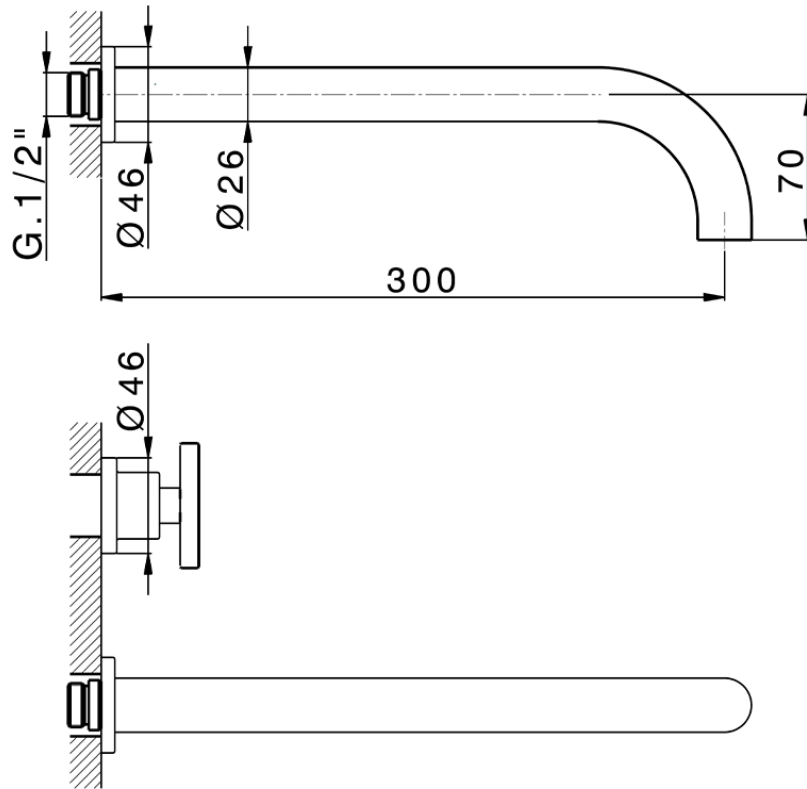

Exposed part for concealed washbasin mixer GRACE_MN013512

MN013512

<https://en.cisal.it/exposed-part-for-concealed-washbasin-mixer-grace-mn013512>

Serie's code	Size XX
CX 1351	20-35
CF 1351	20-35
CX 0331	20-35
CF 0331	20-35
CX 0200	20-35
CF 0200	20-35
BA 1351	20-35
GS 1351	20-35
GL 1351	20-35
MN 1351	20-35
LN 1351	20-35
LV 1351	33-48
LY 1351	33-48
CU 1351	33-48
SM 1351	30-45
AA 1351	10-30
AC 1351	10-30
AR 1351	15-25
PZ 1351	10-30
RG 1351	10-30
TS 1351	10-30
VT 1351	10-30
CS 1351	10-30
WA 1351	45-68
X1 1351	33-45
X2 1351	33-45
X3 1351	33-45
X4 1351	33-45
X5 1351	33-45
RI 1351	20-35
RM 1351	20-35

Limiti di tolleranza superficie piastrelle
 Adjustment limits for finished tile surface
 Limites de tolérance surface carrelage
 Fliesenoberfläche
 Superficie del azulejo

ZA033511

<https://en.cisal.it/concealed-washbasin-mixer-concealed-za033511>