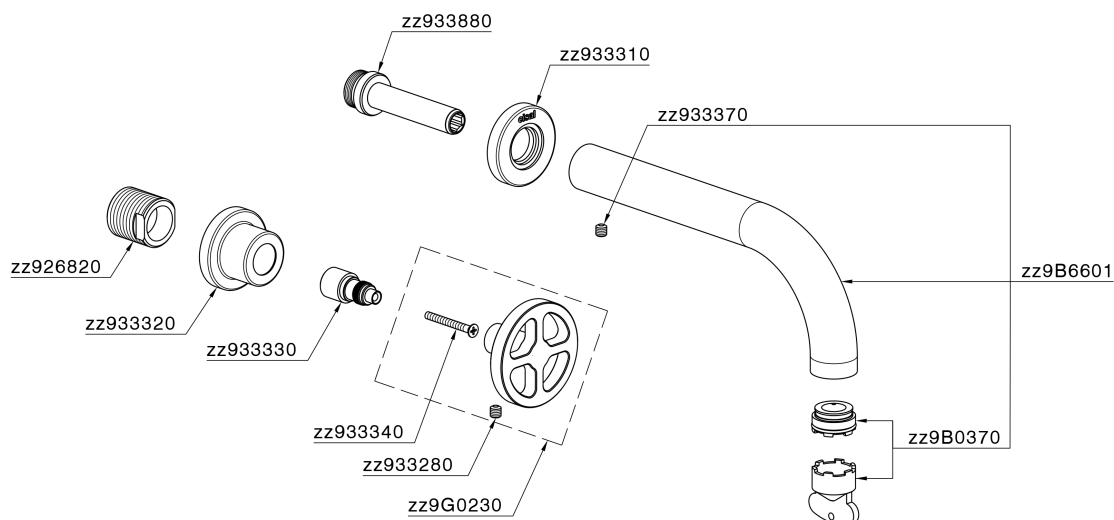

Exposed part for concealed washbasin mixer GRACE_MN013512

MODEL **MN013512**

Exposed part for concealed washbasin mixer, without concealed part, for item ZA033511

AVAILABLE FINISHINGS

-  **21** 21 Chrome
-  **2F** 2F Brushed Nickel
-  **2W** 2W Brushed Gold
-  **5H** 5H Dark Brass Brushed
-  **5L** 5L Brushed Black Titanium
-  **6T** 6T Chrome/Matt Black

CHARACTERISTICS

Installation **Concealed**
 Required concealed parts **ZA033511**

Exposed part for concealed washbasin mixer GRACE_MN013512

MN013512

<https://en.cisal.it/exposed-part-for-concealed-washbasin-mixer-grace-mn013512>

Concealed washbasin mixer CONCEALED_ZA033511

MODEL **ZA033511**

Concealed washbasin mixer, right headvalve - left headvalve

AVAILABLE FINISHINGS

 **04** 04 Without finishing

CHARACTERISTICS

Concealed **1**

2026-06-14