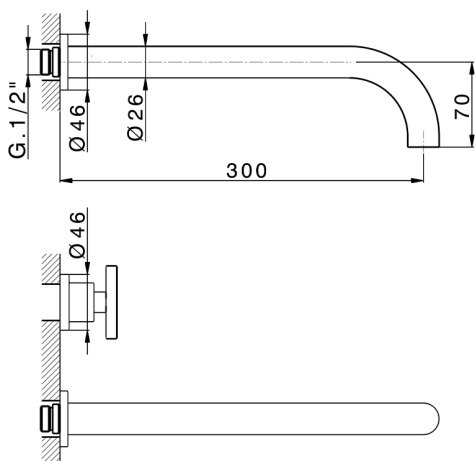

Exposed part for concealed washbasin mixer GRACE_MN013512

MODEL **MN013512**

Exposed part for concealed washbasin mixer, without concealed part, for item ZA033511

AVAILABLE FINISHINGS

-  **21** 21 Chrome
-  **2F** 2F Brushed Nickel
-  **2W** 2W Brushed Gold
-  **5H** 5H Dark Brass Brushed
-  **5L** 5L Brushed Black Titanium
-  **6T** 6T Chrome/Matt Black

CHARACTERISTICS

Installation **Concealed**
 Required concealed parts **ZA033511**

Exposed part for concealed washbasin mixer GRACE_MN013512

MN013512

<https://en.cisal.it/exposed-part-for-concealed-washbasin-mixer-grace-mn013512>

Concealed washbasin mixer CONCEALED_ZA033511

MODEL **ZA033511**

Concealed washbasin mixer, right headvalve - left headvalve

AVAILABLE FINISHINGS

 **04** 04 Without finishing

CHARACTERISTICS

Concealed **1**

2026-06-14