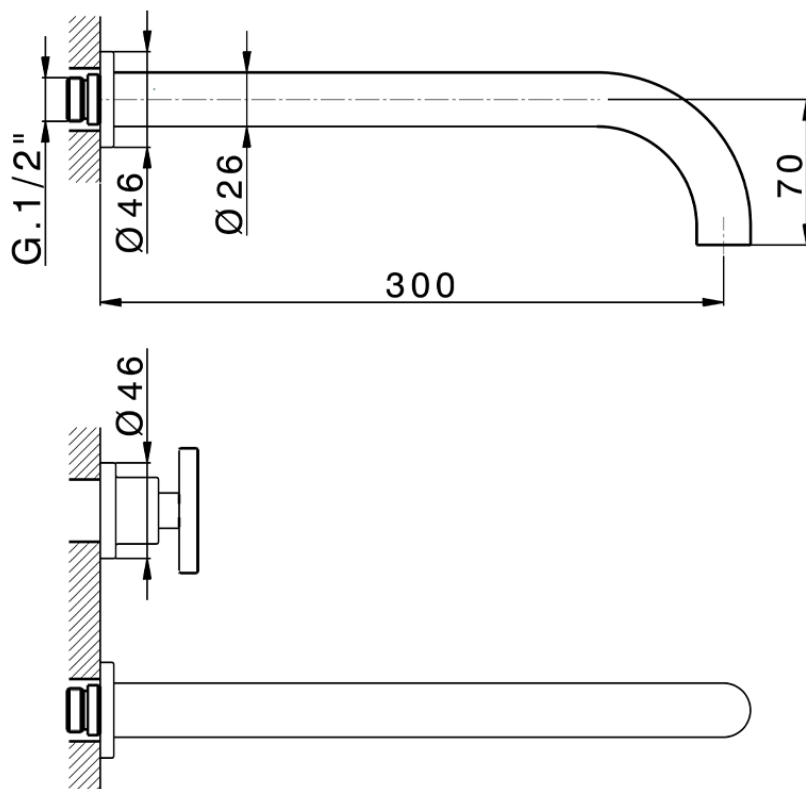

Exposed part for concealed washbasin mixer GRACE_MN013512

MN013512

<https://en.cisal.it/exposed-part-for-concealed-washbasin-mixer-grace-mn013512>

Serie's code	Size XX
CX 1351	20-35
CF 1351	20-35
CX 0331	20-35
CF 0331	20-35
CX 0200	20-35
CF 0200	20-35
BA 1351	20-35
GS 1351	20-35
GL 1351	20-35
MN 1351	20-35
LN 1351	20-35
LV 1351	33-48
LY 1351	33-48
CU 1351	33-48
SM 1351	30-45
AA 1351	10-30
AC 1351	10-30
AR 1351	15-25
PZ 1351	10-30
RG 1351	10-30
TS 1351	10-30
VT 1351	10-30
CS 1351	10-30
WA 1351	45-68
X1 1351	33-45
X2 1351	33-45
X3 1351	33-45
X4 1351	33-45
X5 1351	33-45
RI 1351	20-35
RM 1351	20-35

Limiti di tolleranza superficie piastrelle
 Adjustment limits for finished tile surface
 Limites de tolérance surface carrelage
 Fliesenoberfläche
 Superficie del azulejo

ZA033511

<https://en.cisal.it/concealed-washbasin-mixer-concealed-za033511>