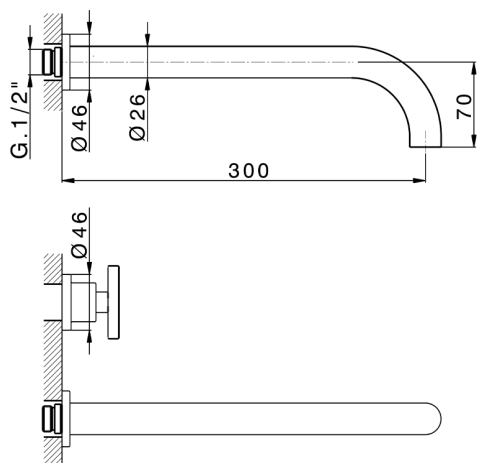

Exposed part for concealed washbasin mixer GRACE_MN013512

MODEL **MN013512**

Exposed part for concealed washbasin mixer, without concealed part, for item ZA033511

AVAILABLE FINISHINGS

-  **21** 21 Chrome
-  **2F** 2F Brushed Nickel
-  **2W** 2W Brushed Gold
-  **5H** 5H Dark Brass Brushed
-  **5L** 5L Brushed Black Titanium
-  **6T** 6T Chrome/Matt Black

CHARACTERISTICS

Installation **Concealed**

Required concealed parts **ZA033511**

Exposed part for concealed washbasin mixer GRACE_MN013512

MN013512

<https://en.cisal.it/exposed-part-for-concealed-washbasin-mixer-grace-mn013512>

Concealed washbasin mixer CONCEALED_ZA033511

MODEL **ZA033511**

Concealed washbasin mixer, right headvalve - left headvalve

AVAILABLE FINISHINGS

 **04** 04 Without finishing

CHARACTERISTICS

Concealed **1**

2026-04-26