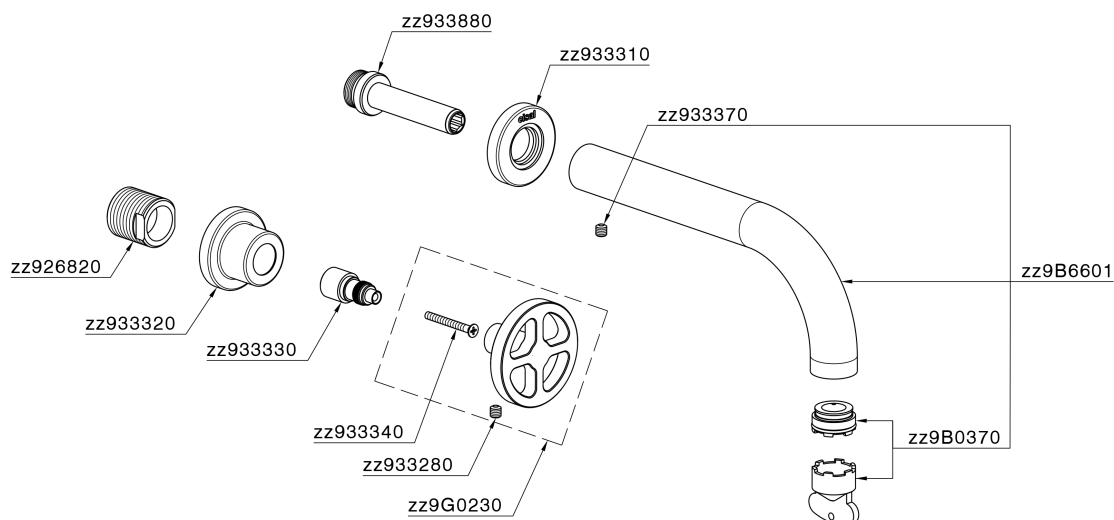

Exposed part for concealed washbasin mixer GRACE_MN013512

MN013512

<https://en.cisal.it/exposed-part-for-concealed-washbasin-mixer-grace-mn013512>