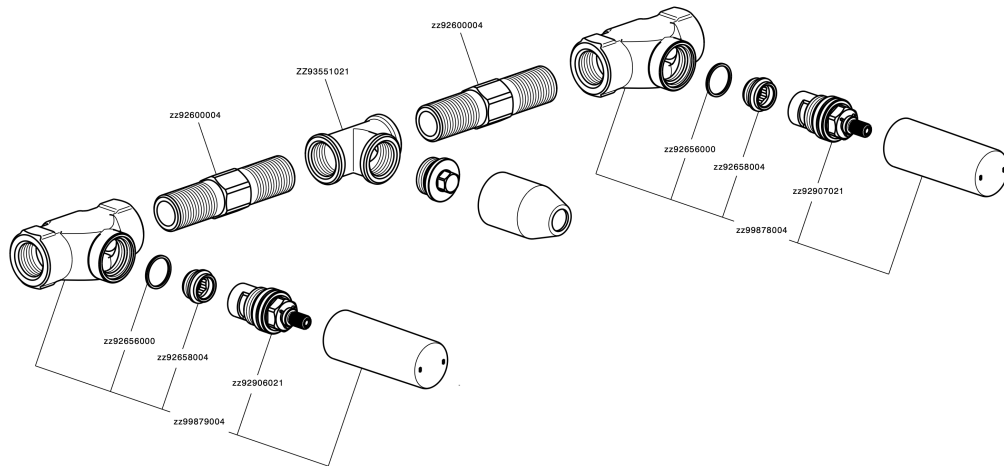

Exposed part for concealed washbasin mixer GRACE_MN013512

MN013512

<https://en.cisal.it/exposed-part-for-concealed-washbasin-mixer-grace-mn013512>

Concealed washbasin mixer CONCEALED_ZA033511

ZA033511

<https://en.cisal.it/concealed-washbasin-mixer-concealed-za033511>