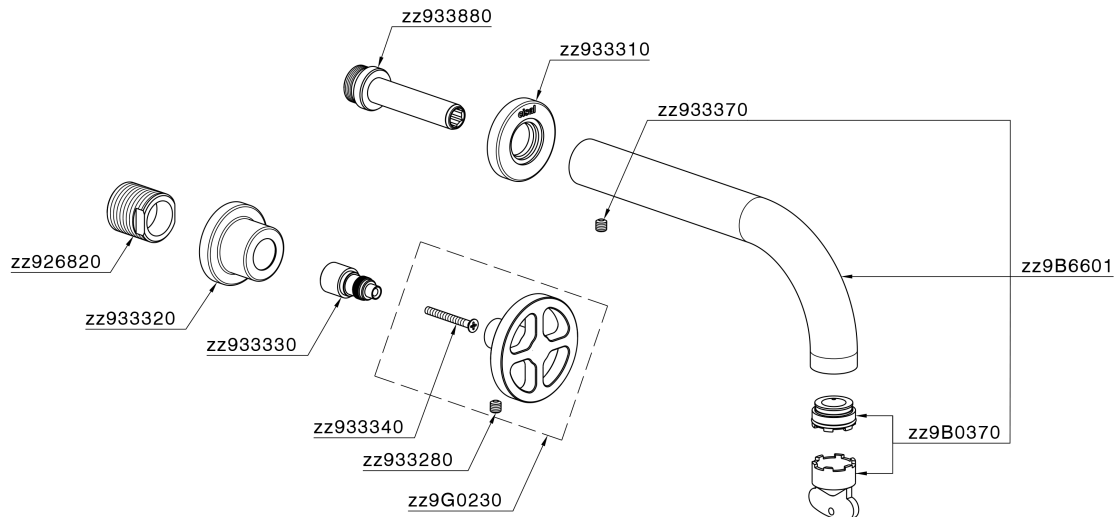

Exposed part for concealed washbasin mixer GRACE_MN013512

MN013512

<https://en.cisal.it/exposed-part-for-concealed-washbasin-mixer-grace-mn013512>

Concealed washbasin mixer CONCEALED_ZA033511

ZA033511

<https://en.cisal.it/concealed-washbasin-mixer-concealed-za033511>