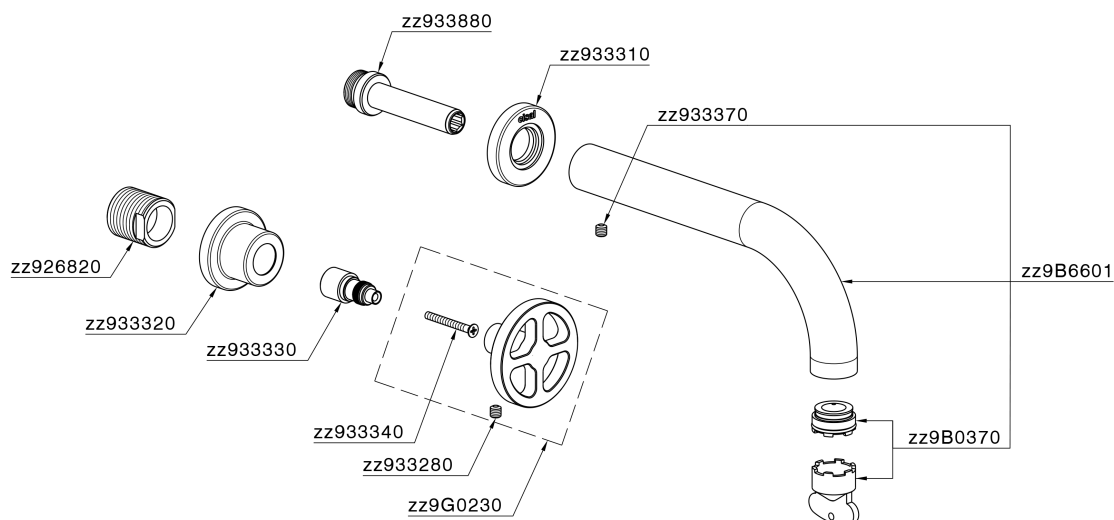

Exposed part for concealed washbasin mixer GRACE_MN013512

MN013512

<https://en.cisal.it/exposed-part-for-concealed-washbasin-mixer-grace-mn013512>

Concealed washbasin mixer CONCEALED_ZA033511

ZA033511

<https://en.cisal.it/concealed-washbasin-mixer-concealed-za033511>