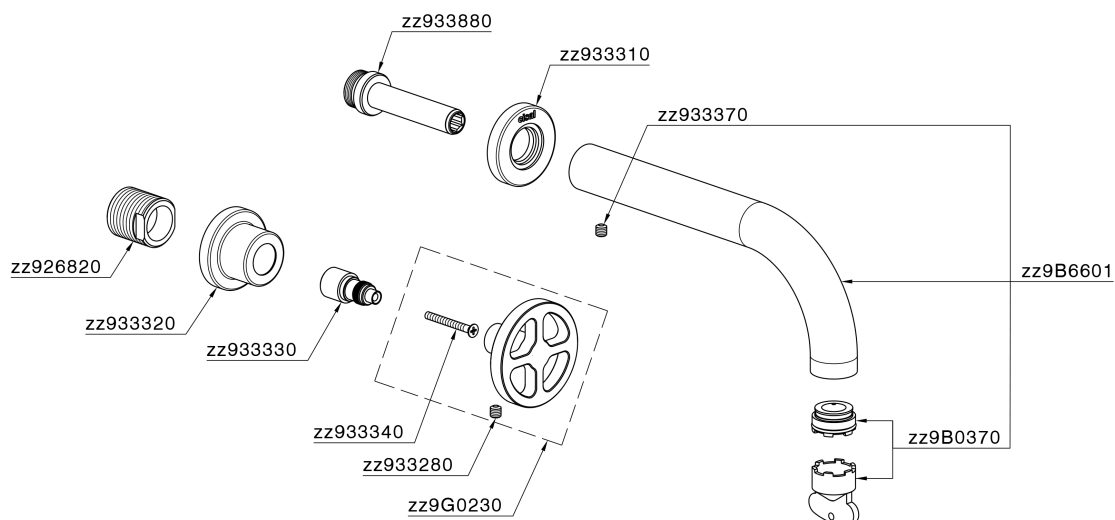

Exposed part for concealed washbasin mixer GRACE_MN013512

MN013512

<https://en.cisal.it/exposed-part-for-concealed-washbasin-mixer-grace-mn013512>

Concealed washbasin mixer CONCEALED_ZA033511

ZA033511

<https://en.cisal.it/concealed-washbasin-mixer-concealed-za033511>