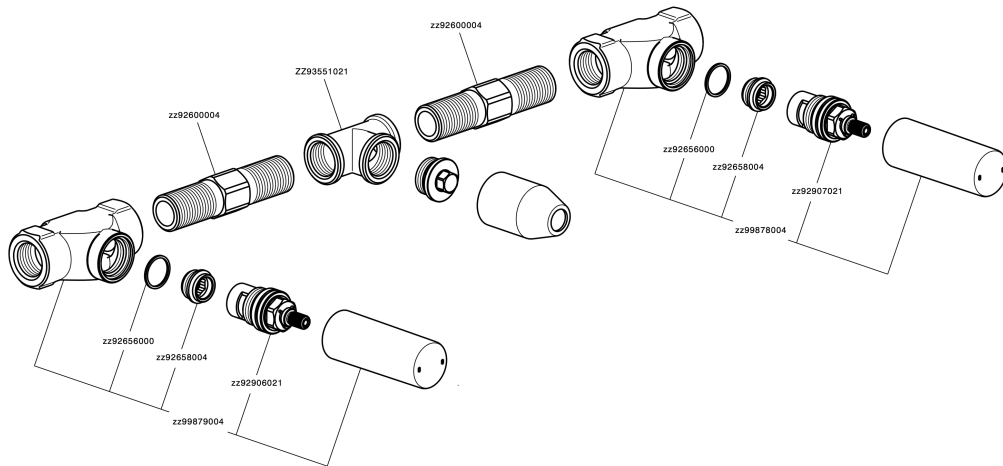

## Exposed part for concealed washbasin mixer GRACE\_MN013512

MN013512

<https://en.cisal.it/exposed-part-for-concealed-washbasin-mixer-grace-mn013512>

## Concealed washbasin mixer CONCEALED\_ZA033511

ZA033511

<https://en.cisal.it/concealed-washbasin-mixer-concealed-za033511>

2026-06-14