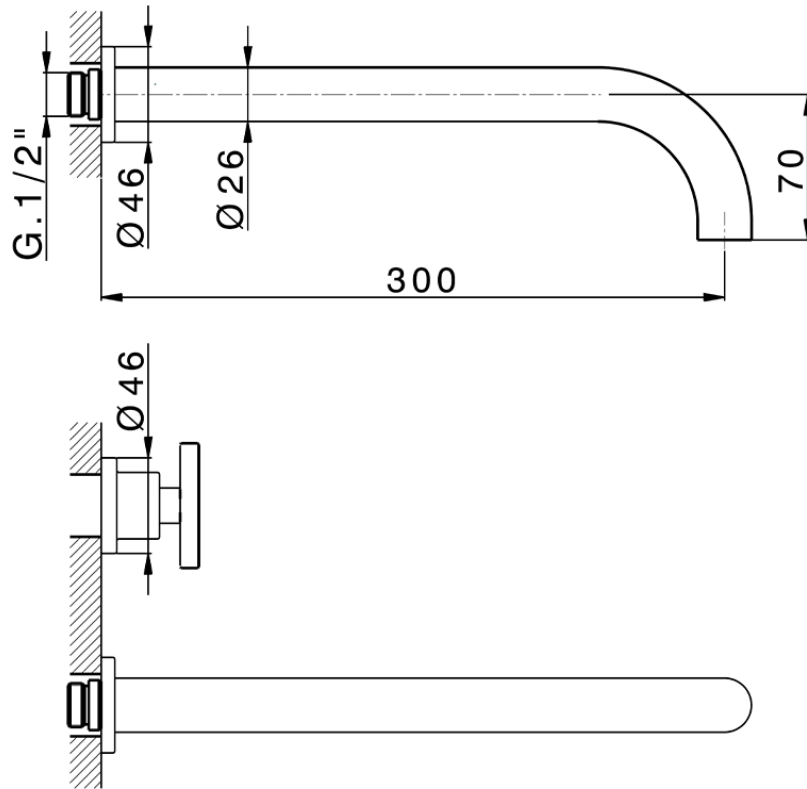

## Exposed part for concealed washbasin mixer GRACE\_MN013512

MN013512

<https://en.cisal.it/exposed-part-for-concealed-washbasin-mixer-grace-mn013512>

Serie's code	Size XX
CX 1351	20-35
CF 1351	20-35
CX 0331	20-35
CF 0331	20-35
CX 0200	20-35
CF 0200	20-35
BA 1351	20-35
GS 1351	20-35
GL 1351	20-35
MN 1351	20-35
LN 1351	20-35
LV 1351	33-48
LY 1351	33-48
CU 1351	33-48
SM 1351	30-45
AA 1351	10-30
AC 1351	10-30
AR 1351	15-25
PZ 1351	10-30
RG 1351	10-30
TS 1351	10-30
VT 1351	10-30
CS 1351	10-30
WA 1351	45-68
X1 1351	33-45
X2 1351	33-45
X3 1351	33-45
X4 1351	33-45
X5 1351	33-45
RI 1351	20-35
RM 1351	20-35

Limiti di tolleranza superficie piastrelle  
 Adjustment limits for finished tile surface  
 Limites de tolérance surface carrelage  
 Fliesenoberfläche  
 Superficie del azulejo

ZA033511

<https://en.cisal.it/concealed-washbasin-mixer-concealed-za033511>