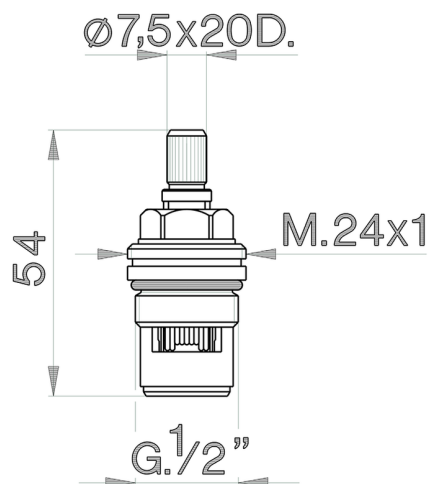

1/2 ceramic headvalve - right - 90° SPARE PARTS_ZZ929070

MODEL **ZZ929070**

1/2" ceramic headvalve - right - 90°,for series AA,BA,LS

AVAILABLE FINISHINGS

CHARACTERISTICS

2026-04-29