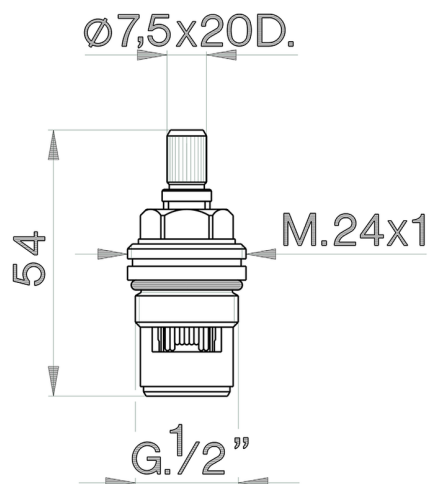

1/2 ceramic headvalve - right - 90° SPARE PARTS_ZZ929070

MODEL **ZZ929070**

1/2" ceramic headvalve - right - 90°,for series AA,BA,LS

AVAILABLE FINISHINGS

21 21 Chrome

CHARACTERISTICS

2026-05-20