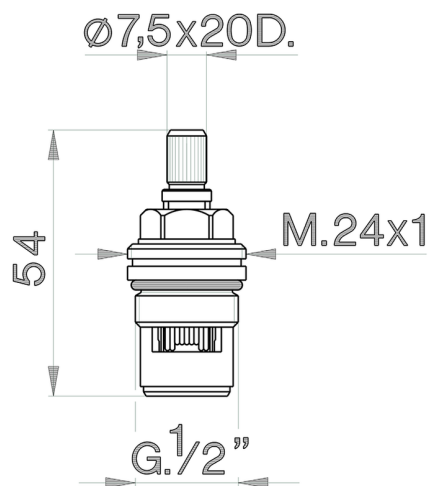

1/2 ceramic headvalve - right - 90° SPARE PARTS_ZZ929070

MODEL **ZZ929070**

1/2" ceramic headvalve - right - 90°,for series AA,BA,LS

AVAILABLE FINISHINGS

21 21 Chrome

CHARACTERISTICS

2026-04-08