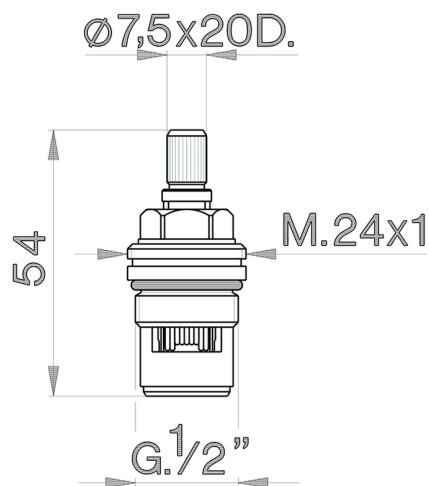

## 1/2 ceramic headvalve - right - 90° SPARE PARTS\_ZZ929070

MODEL **ZZ929070**

1/2" ceramic headvalve - right - 90°,for series AA,BA,LS

AVAILABLE FINISHINGS

CHARACTERISTICS

2026-06-14