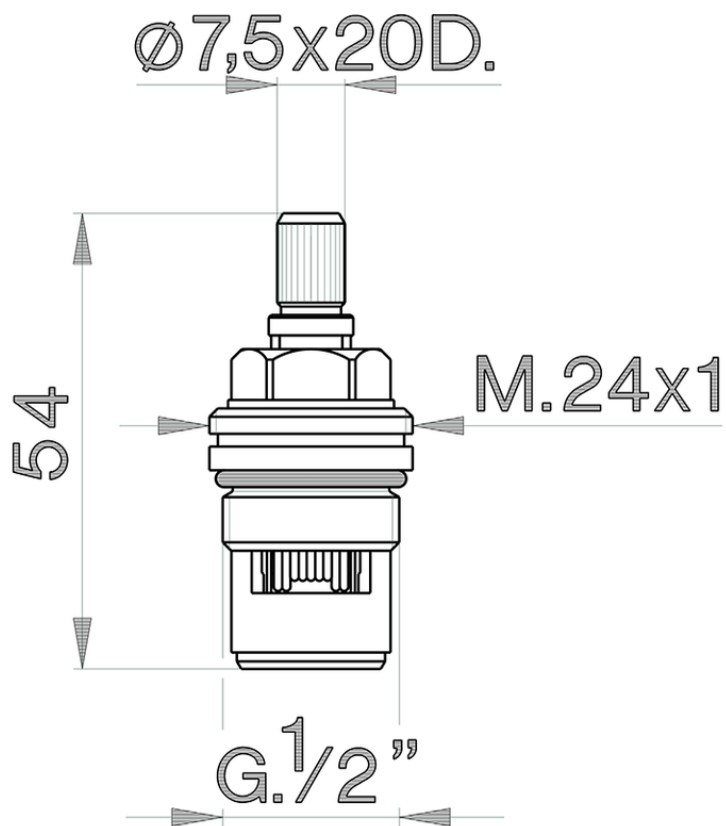

1/2 ceramic headvalve - right - 90° SPARE PARTS_ZZ929070

ZZ929070

<https://en.cisal.it/1-2-ceramic-headvalve-right-90-spare-parts-zz929070>

2026-04-29