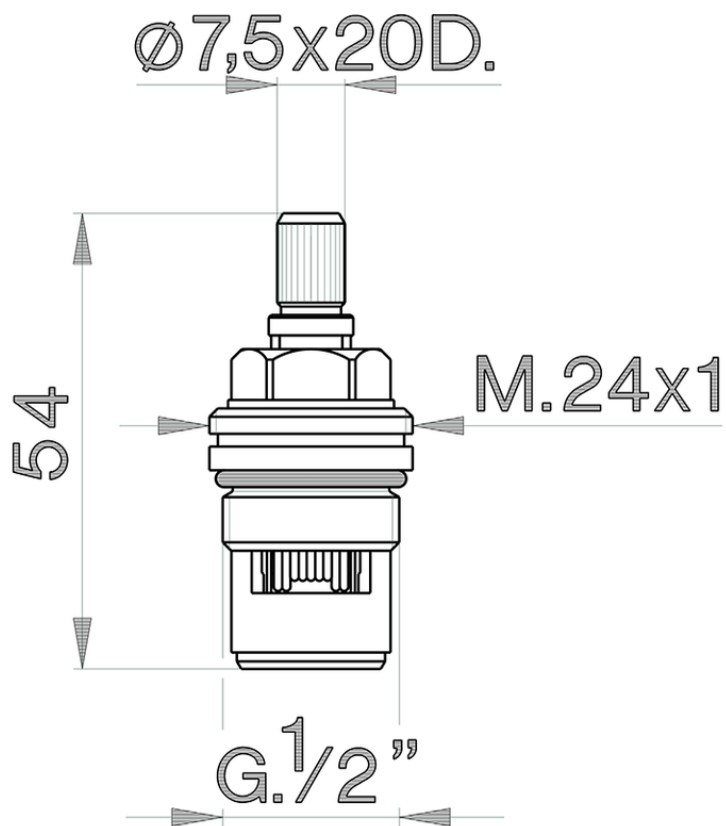

1/2 ceramic headvalve - right - 90° SPARE PARTS\_ZZ929070

ZZ929070

<https://en.cisal.it/1-2-ceramic-headvalve-right-90-spare-parts-zz929070>

2026-06-13