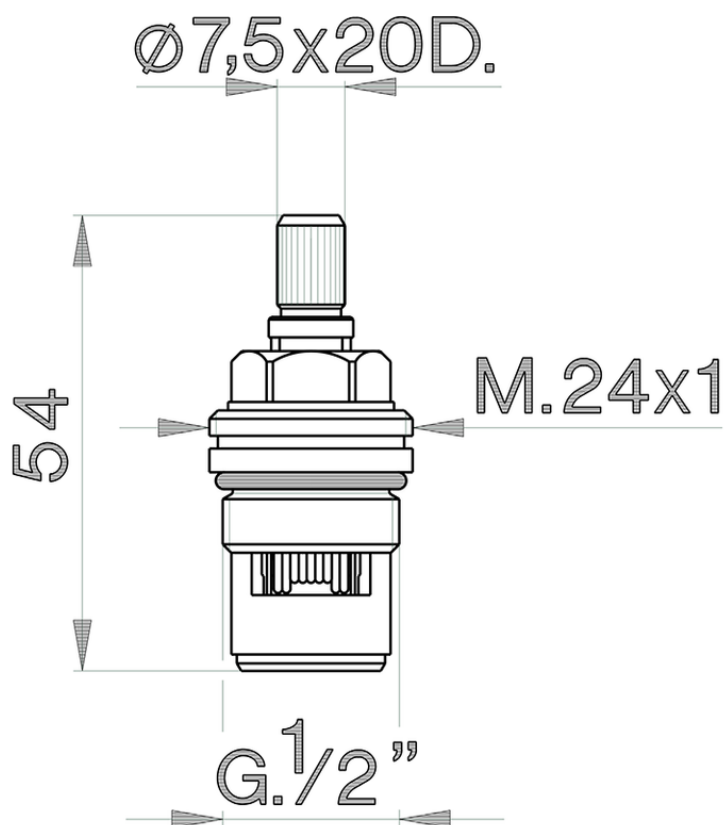

1/2 ceramic headvalve - right - 90° SPARE PARTS_ZZ929070

ZZ929070

<https://en.cisal.it/1-2-ceramic-headvalve-right-90-spare-parts-zz929070>

2026-04-08