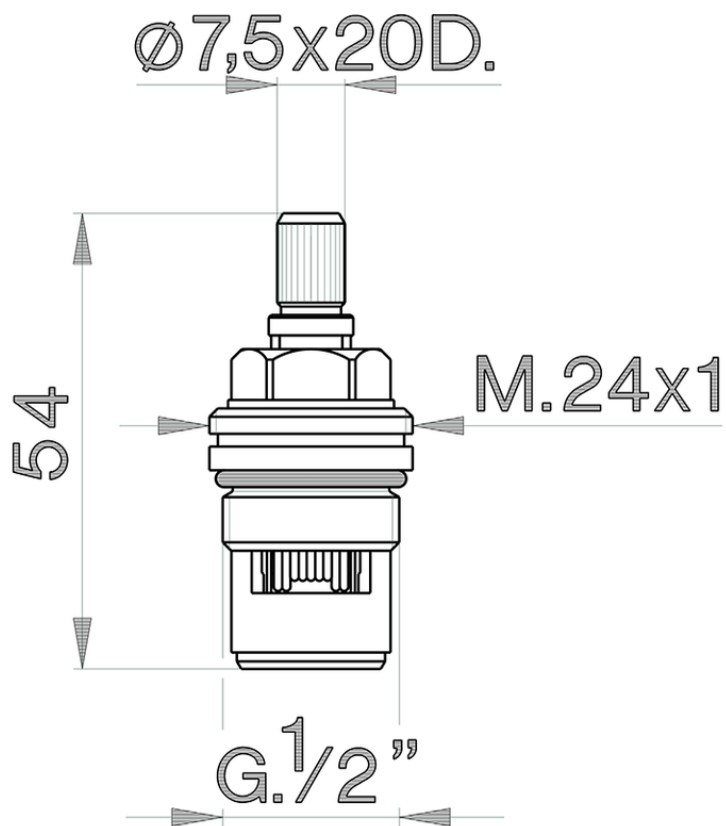

1/2 ceramic headvalve - right - 90° SPARE PARTS_ZZ929070

ZZ929070

<https://en.cisal.it/1-2-ceramic-headvalve-right-90-spare-parts-zz929070>

2026-05-20