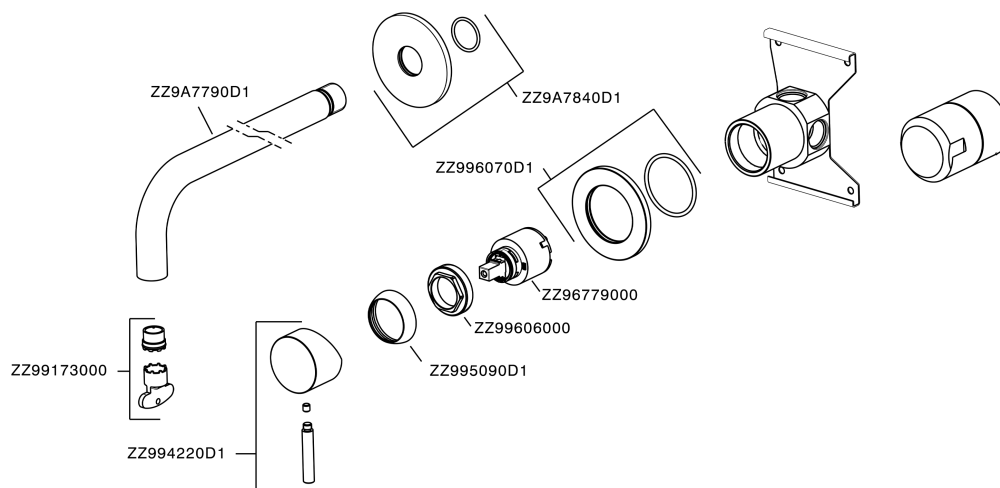

## Exposed single lever washbasin mixer XION\_XI002511

MODEL **XI002511**

Exposed single lever washbasin mixer, with concealed part, spout L.250 mm, Inox AISI 316L

AVAILABLE FINISHINGS

**D1** D1 Brushed Inox

CHARACTERISTICS

Cartridge Spare Parts **ZZ96779000**

**35 mm Cartridge**

## Exposed single lever washbasin mixer XION\_XI002511

XI002511

<https://en.cisal.it/exposed-single-lever-washbasin-mixer-xion-xi002511>

2024-12-04