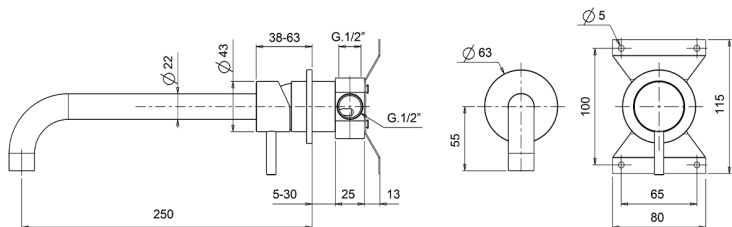

## Exposed single lever washbasin mixer XION\_XI002511

MODEL **XI002511**

Exposed single lever washbasin mixer, with concealed part, spout L.250 mm, Inox AISI 316L

AVAILABLE FINISHINGS

**D1** D1 Brushed Inox

CHARACTERISTICS

Cartridge Spare Parts **ZZ96779000**

**35 mm Cartridge**