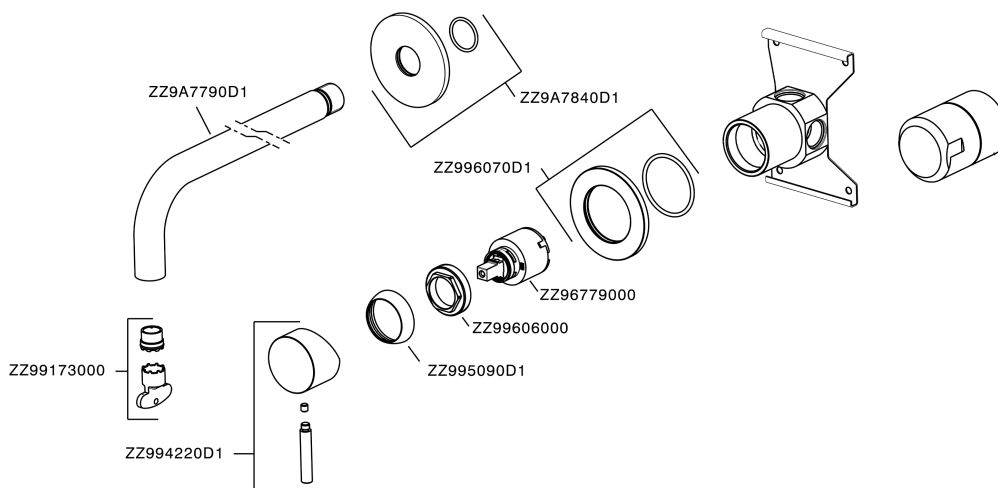

Exposed single lever washbasin mixer XION_XI002511

XI002511

<https://en.cisal.it/exposed-single-lever-washbasin-mixer-xion-xi002511>

2024-12-04