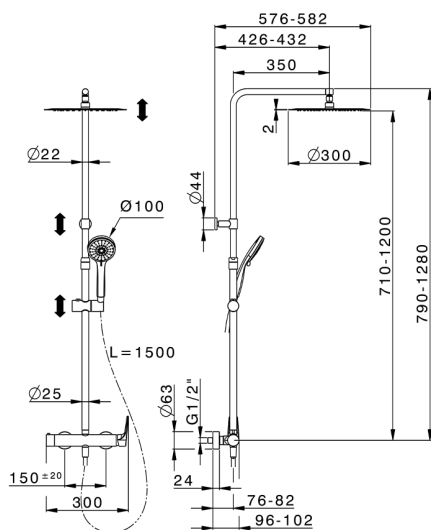

2-function single lever shower set ROCK&ROLL_RK004030

MODEL **RK004030**

2-function single lever shower set, 2 outlet deviasop, adjustable riser column, sliding shower bracket, 100 mm ABS 3 sprays handshower, 300 mm round showerhead 2 mm thick INOX, 150 cm smooth SILVERFLEX Flexible Hose

AVAILABLE FINISHINGS

21 21 Chrome

CHARACTERISTICS

Cartridge Spare Parts **ZZ95409000**

35 mm Cartridge

EcoStop

EcoStop feature limits water flow to approximately 50% of maximum output with one point of resistance on setting. Push slightly past the middle stop only when full water output is required. This will save water up to 50%.

DeviaStop

The Cisal Devia Stop technology allows to adjust the water flow and to direct it to the selected output point (overhead soaker, hand shower, etc).

2026-06-14