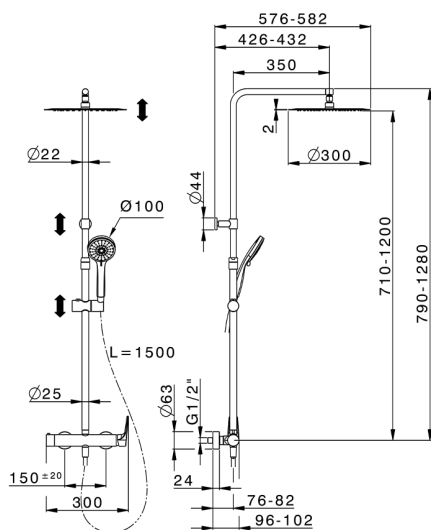

2-function single lever shower set ROCK&ROLL_RK004030

MODEL **RK004030**

2-function single lever shower set, 2 outlet devia stop, adjustable riser column, sliding shower bracket, 100 mm ABS 3 sprays handshower, 300 mm round showerhead 2 mm thick INOX, 150 cm smooth SILVERFLEX Flexible Hose

AVAILABLE FINISHINGS

21 21 Chrome

CHARACTERISTICS

Cartridge Spare Parts **ZZ95409000**

35 mm Cartridge

EcoStop

EcoStop feature limits water flow to approximately 50% of maximum output with one point of resistance on setting. Push slightly past the middle stop only when full water output is required. This will save water up to 50%.

DeviaStop

The Cisal Devia Stop technology allows to adjust the water flow and to direct it to the selected output point (overhead soaker, hand shower, etc).

2026-04-16