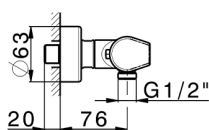

Thermostatic shower mixer with sliding bar ROCK&ROLL_RKS01010

MODEL **RKS01010**

Thermostatic shower mixer with sliding bar, 60 cm
Rail with slide bracket, 100 mm ABS 3 sprays
handshower, 150 cm smooth SUPREME Flexible
Hose

AVAILABLE FINISHINGS

-  **21** 21 Chrome
-  **2F** 2F Brushed Nickel
-  **40** 40 Matt Black

CHARACTERISTICS

Cartridge Spare Parts **22.04A.AR - ZZ97279004**

Argo 2 (long filter) Thermostatic Valve

EcoStop