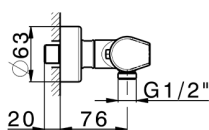

Thermostatic shower mixer with sliding bar ROCK&ROLL_RKS01010

MODEL **RKS01010**

Thermostatic shower mixer with sliding bar, 60 cm
Rail with slide bracket, 100 mm ABS 3 sprays
handshower, 150 cm smooth SUPREME Flexible
Hose

AVAILABLE FINISHINGS

- **21** 21 Chrome
- **2F** 2F Brushed Nickel
- **40** 40 Matt Black

CHARACTERISTICS

Cartridge Spare Parts **22.04A.AR - ZZ97279004**

Argo 2 (long filter) Thermostatic Valve