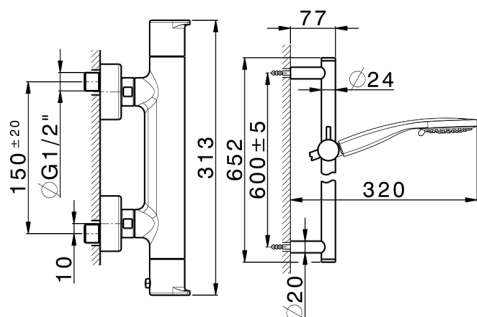

## Thermostatic shower mixer with sliding bar ROCK&ROLL\_RKS01010

MODEL **RKS01010**

Thermostatic shower mixer with sliding bar, 60 cm  
Rail with slide bracket, 100 mm ABS 3 sprays  
handshower, 150 cm smooth SUPREME Flexible  
Hose

### CHARACTERISTICS

Cartridge Spare Parts **22.04A.AR - ZZ97279004**

**Argo 2 (long filter) Thermostatic Valve**