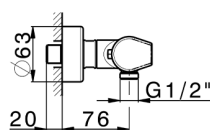

Thermostatic shower mixer with sliding bar ROCK&ROLL_RKS01010

MODEL **RKS01010**

Thermostatic shower mixer with sliding bar, 60 cm
Rail with slide bracket, 100 mm ABS 3 sprays
handshower, 150 cm smooth SUPREME Flexible
Hose

AVAILABLE FINISHINGS

-  **21** 21 Chrome
-  **2F** 2F Brushed Nickel
-  **40** 40 Matt Black

CHARACTERISTICS

Cartridge Spare Parts **22.04A.AR - ZZ97279004**

Argo 2 (long filter) Thermostatic Valve

EcoStop