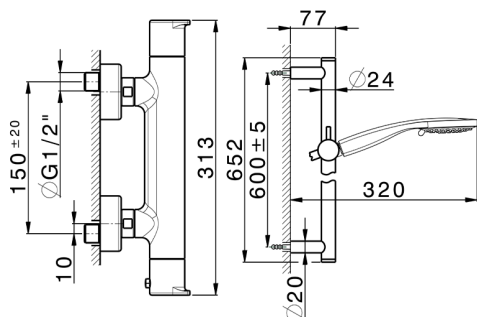

Thermostatic shower mixer with sliding bar ROCK&ROLL_RKS01010

MODEL **RKS01010**

Thermostatic shower mixer with sliding bar, 60 cm
Rail with slide bracket, 100 mm ABS 3 sprays
handshower, 150 cm smooth SUPREME Flexible
Hose

AVAILABLE FINISHINGS

-  **21** 21 Chrome
-  **2F** 2F Brushed Nickel
-  **40** 40 Matt Black

CHARACTERISTICS

Cartridge Spare Parts **22.04A.AR - ZZ97279004**

Argo 2 (long filter) Thermostatic Valve

EcoStop

EcoStop feature limits water flow to approximately 50% of maximum output with one point of resistance on setting. Push slightly past the middle stop only when full water output is required. This will save water up to 50%.