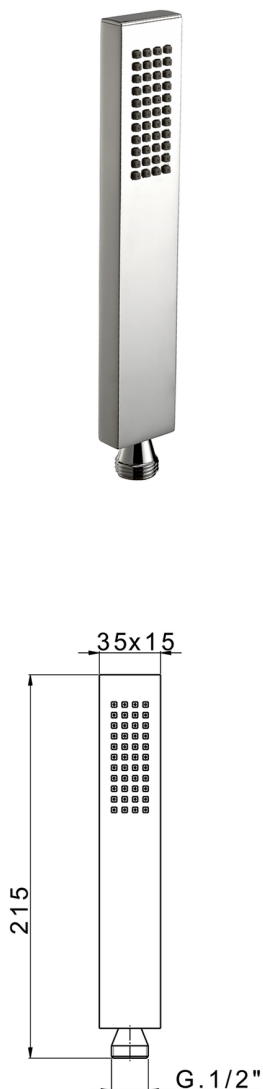

Brass Minimal handshower SHOWER_DS014450

MODEL **DS014450**

Brass Minimal handshower, 215x35x15 One spray

AVAILABLE FINISHINGS

- **21** 21 Chrome
- **2B** 2B Polished Nickel
- **2F** 2F Brushed Nickel
- **2Q** 2Q Black Titanium
- **40** 40 Matt Black
- **4Q** 4Q Matt White

CHARACTERISTICS

2026-02-03