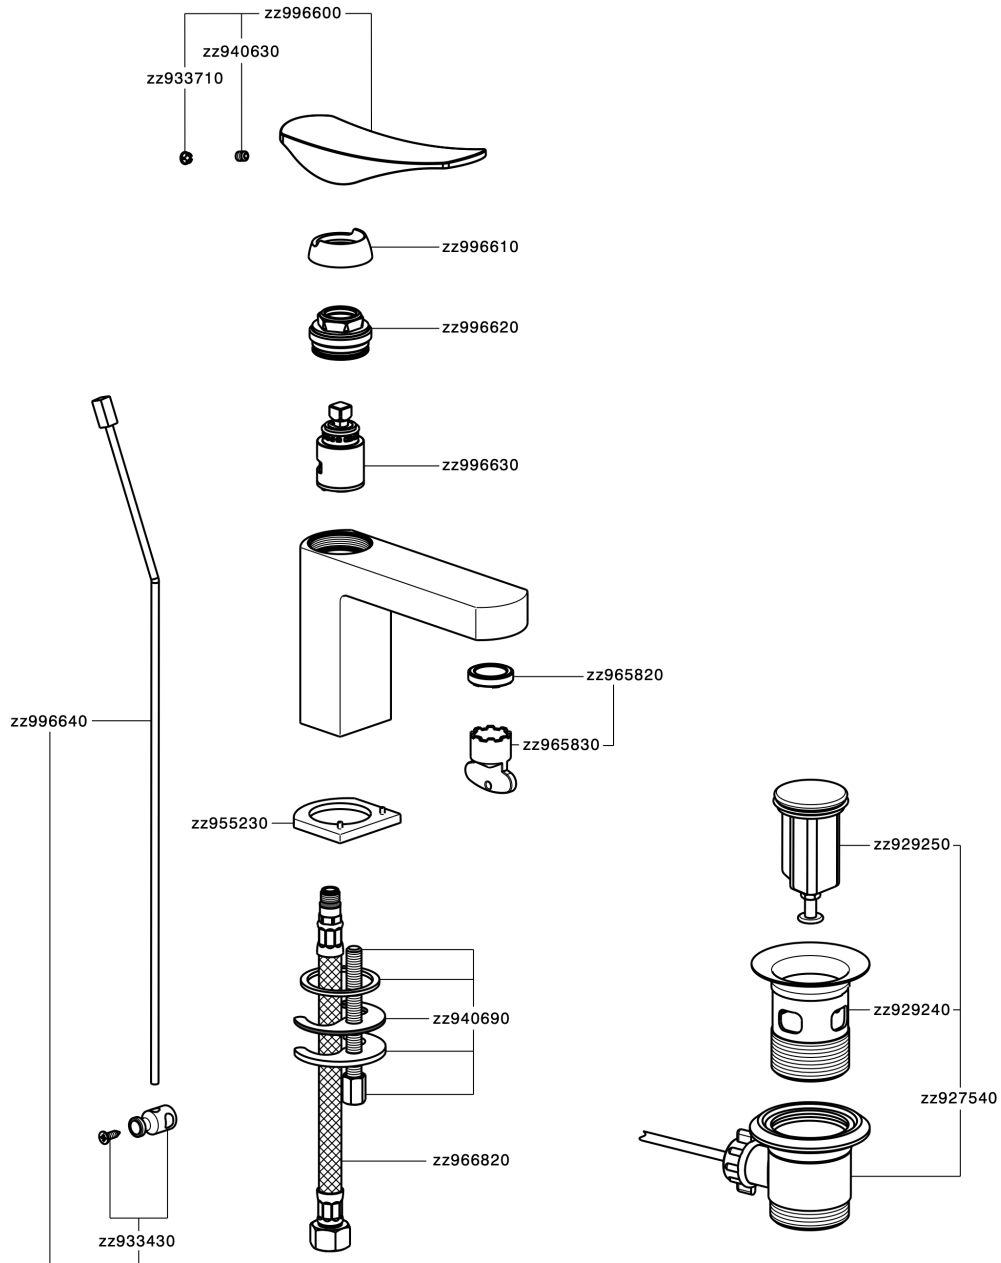

Single lever washbasin mixer ROADSTER ACCENT_RA000510

MODEL **RA000510**

Single lever washbasin mixer, with 1"1/4 automatic pop-up waste, G.3/8" stainless steel flexible hoses

AVAILABLE FINISHINGS

-  **21** 21 Chrome
-  **2B** 2B Polished Nickel
-  **2F** 2F Brushed Nickel
-  **2Q** 2Q Black Titanium
-  **40** 40 Matt Black
-  **4Q** 4Q Matt White

CHARACTERISTICS

Cartridge Spare Parts **ZZ99663000**

25 mm Cartridge

Single lever washbasin mixer ROADSTER ACCENT_RA000510

RA000510

<https://en.cisal.it/single-lever-washbasin-mixer-roadster-accent-ra000510>