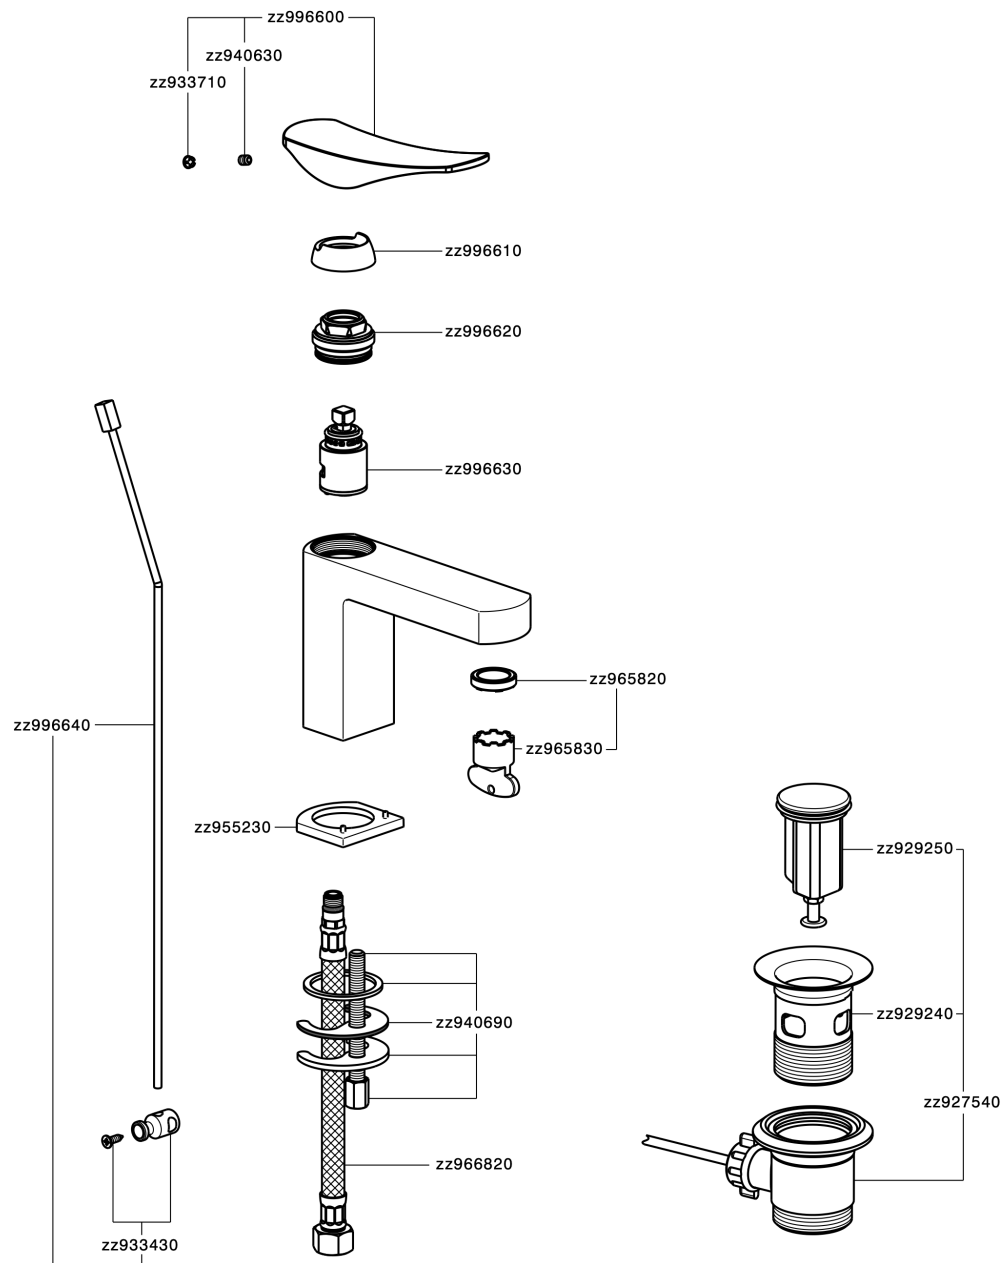

Single lever washbasin mixer ROADSTER ACCENT_RA000510

MODEL **RA000510**

Single lever washbasin mixer, with 1"1/4 automatic pop-up waste, G.3/8" stainless steel flexible hoses

AVAILABLE FINISHINGS

-  **21** 21 Chrome
-  **2B** 2B Polished Nickel
-  **2F** 2F Brushed Nickel
-  **2Q** 2Q Black Titanium
-  **40** 40 Matt Black
-  **4Q** 4Q Matt White

CHARACTERISTICS

Cartridge Spare Parts **ZZ99663000**

25 mm Cartridge

Single lever washbasin mixer ROADSTER ACCENT_RA000510

RA000510

<https://en.cisal.it/single-lever-washbasin-mixer-roadster-accent-ra000510>