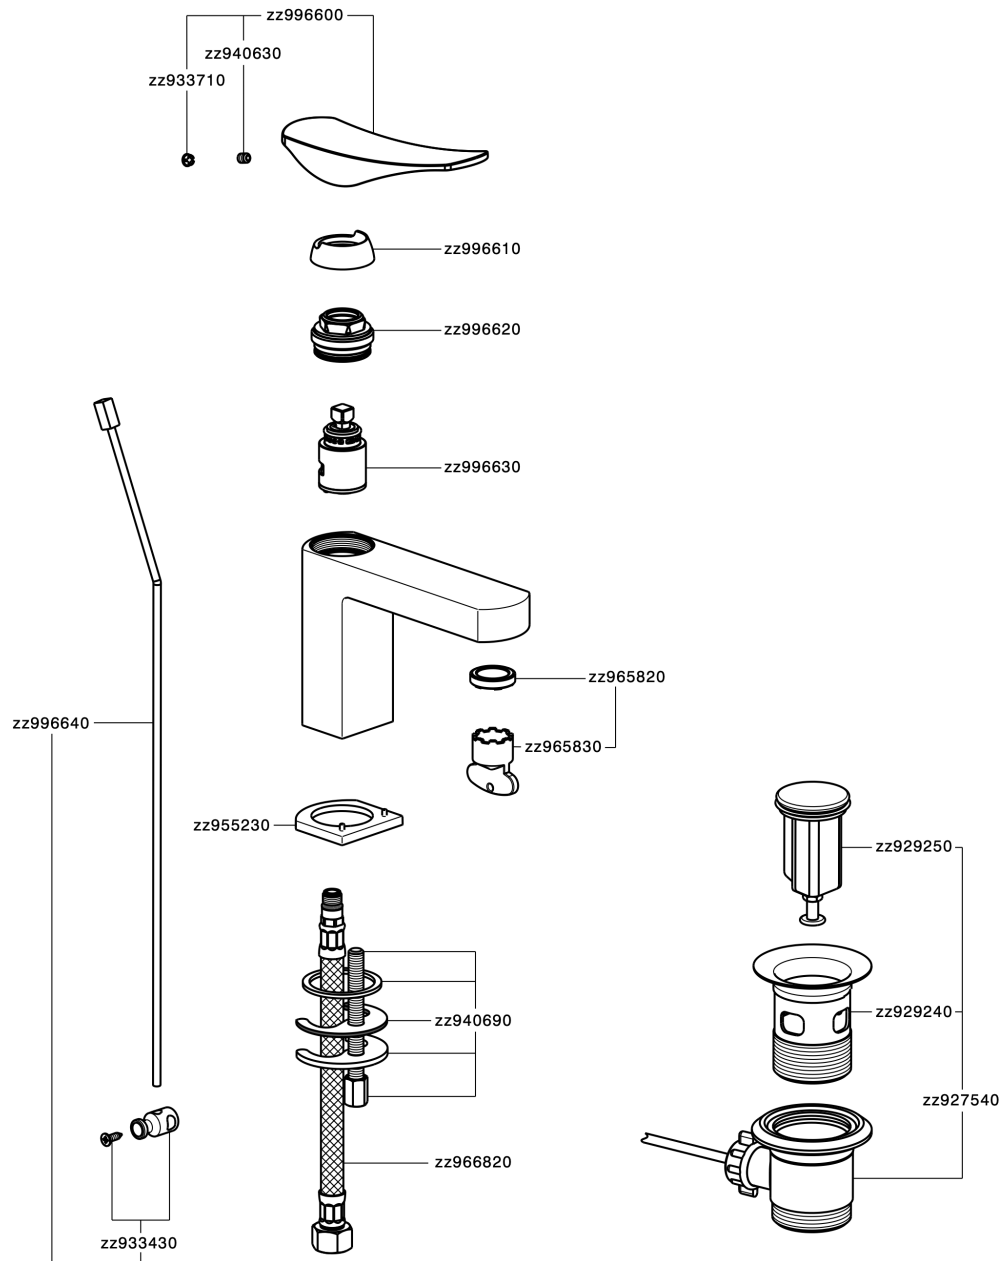

Single lever washbasin mixer ROADSTER ACCENT_RA000510

RA000510

<https://en.cisal.it/single-lever-washbasin-mixer-roadster-accent-ra000510>

2026-04-29