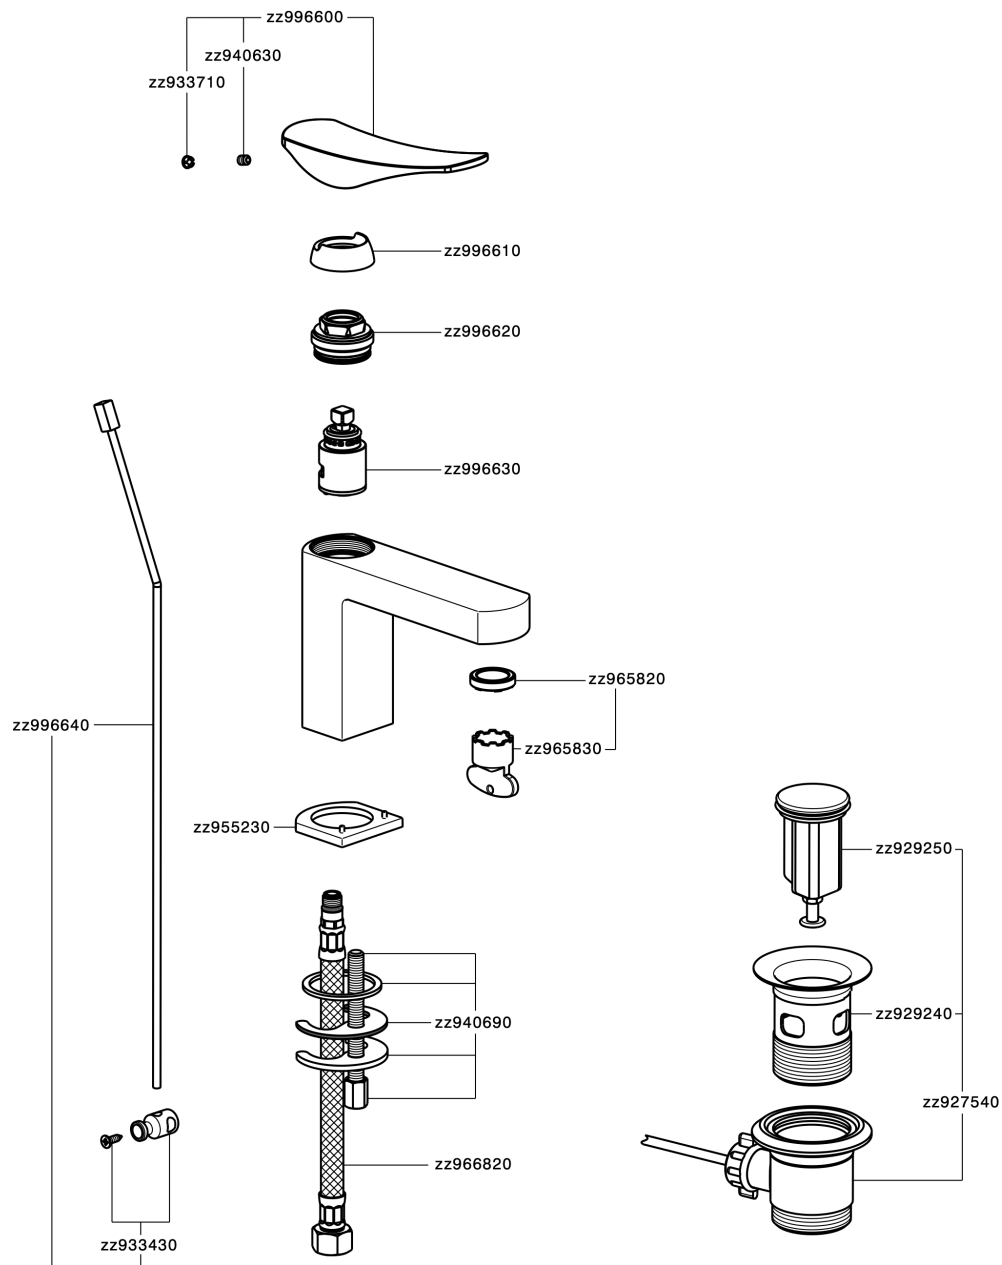

Single lever washbasin mixer ROADSTER ACCENT_RA000510

MODEL **RA000510**

Single lever washbasin mixer, with 1"1/4 automatic pop-up waste, G.3/8" stainless steel flexible hoses

AVAILABLE FINISHINGS

-  **21** 21 Chrome
-  **2B** 2B Polished Nickel
-  **2F** 2F Brushed Nickel
-  **2Q** 2Q Black Titanium
-  **40** 40 Matt Black
-  **4Q** 4Q Matt White

CHARACTERISTICS

Cartridge Spare Parts **ZZ99663000**

25 mm Cartridge

Single lever washbasin mixer ROADSTER ACCENT_RA000510

RA000510

<https://en.cisal.it/single-lever-washbasin-mixer-roadster-accent-ra000510>