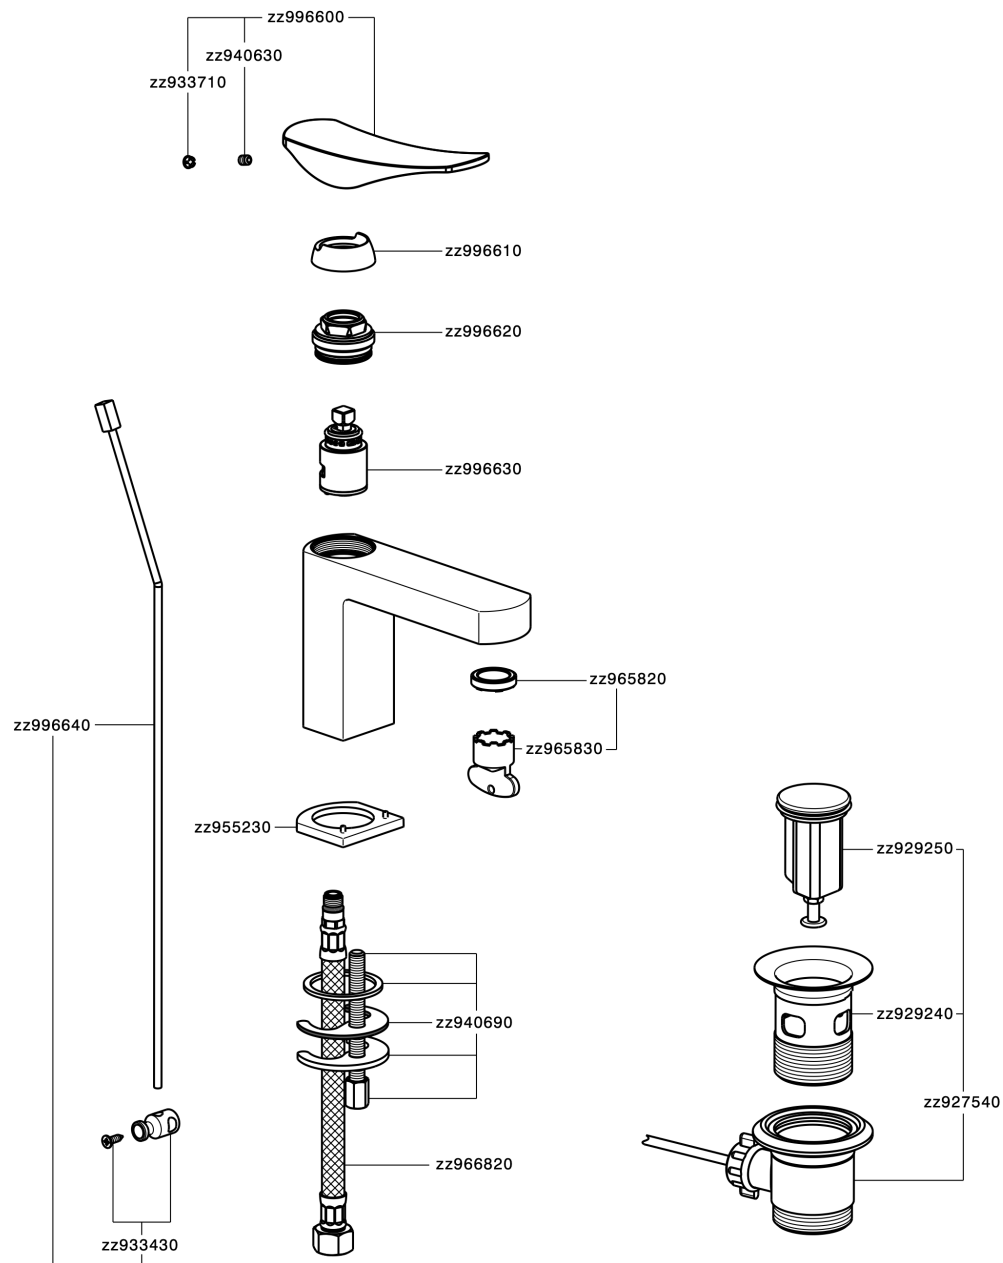

Single lever washbasin mixer ROADSTER ACCENT_RA000510

RA000510

<https://en.cisal.it/single-lever-washbasin-mixer-roadster-accent-ra000510>

2026-04-08