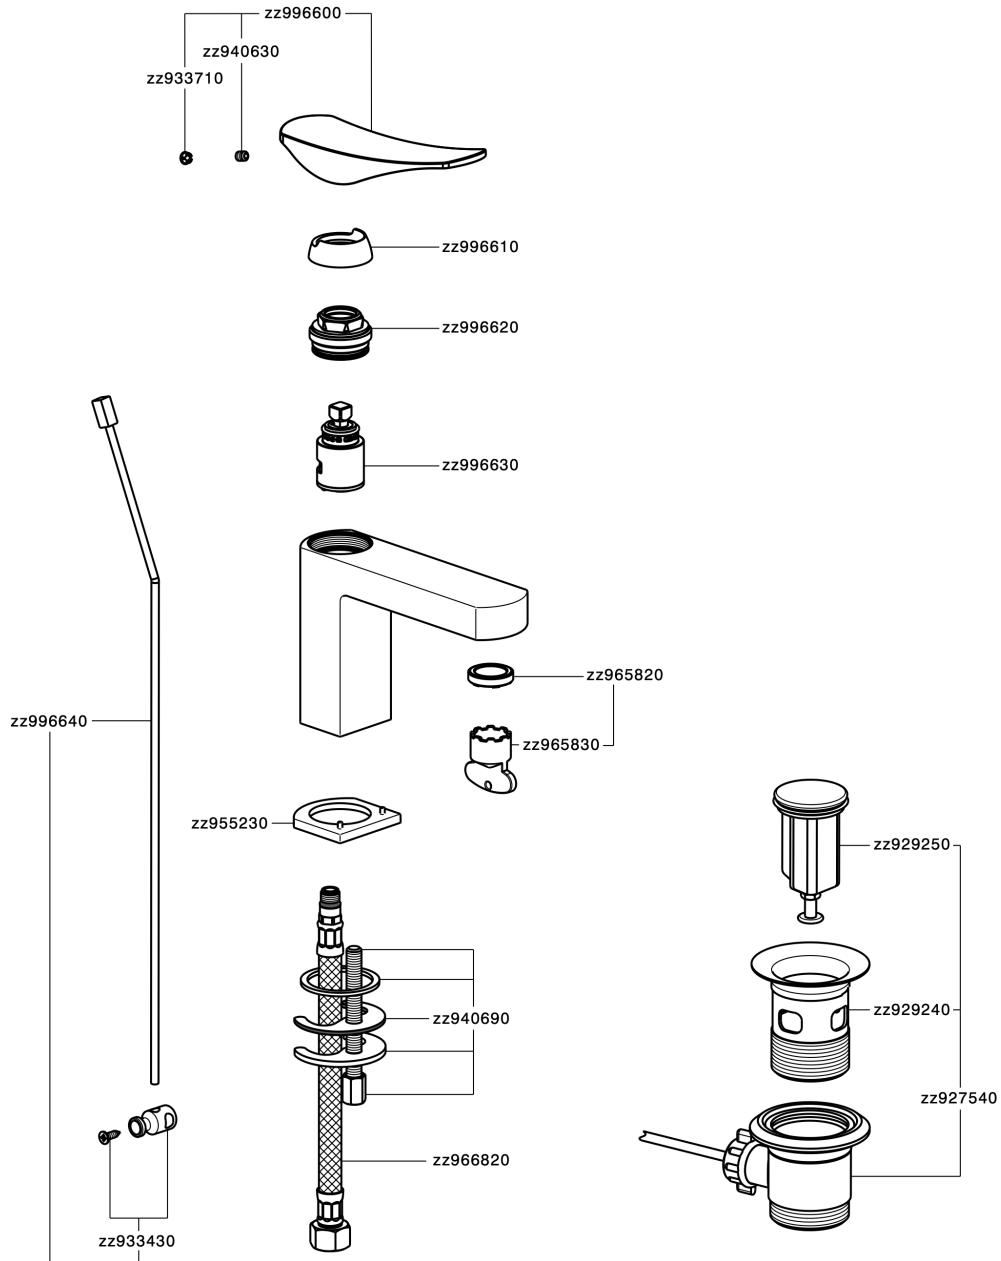

Single lever washbasin mixer ROADSTER ACCENT_RA000510

RA000510

<https://en.cisal.it/single-lever-washbasin-mixer-roadster-accent-ra000510>

2026-04-28