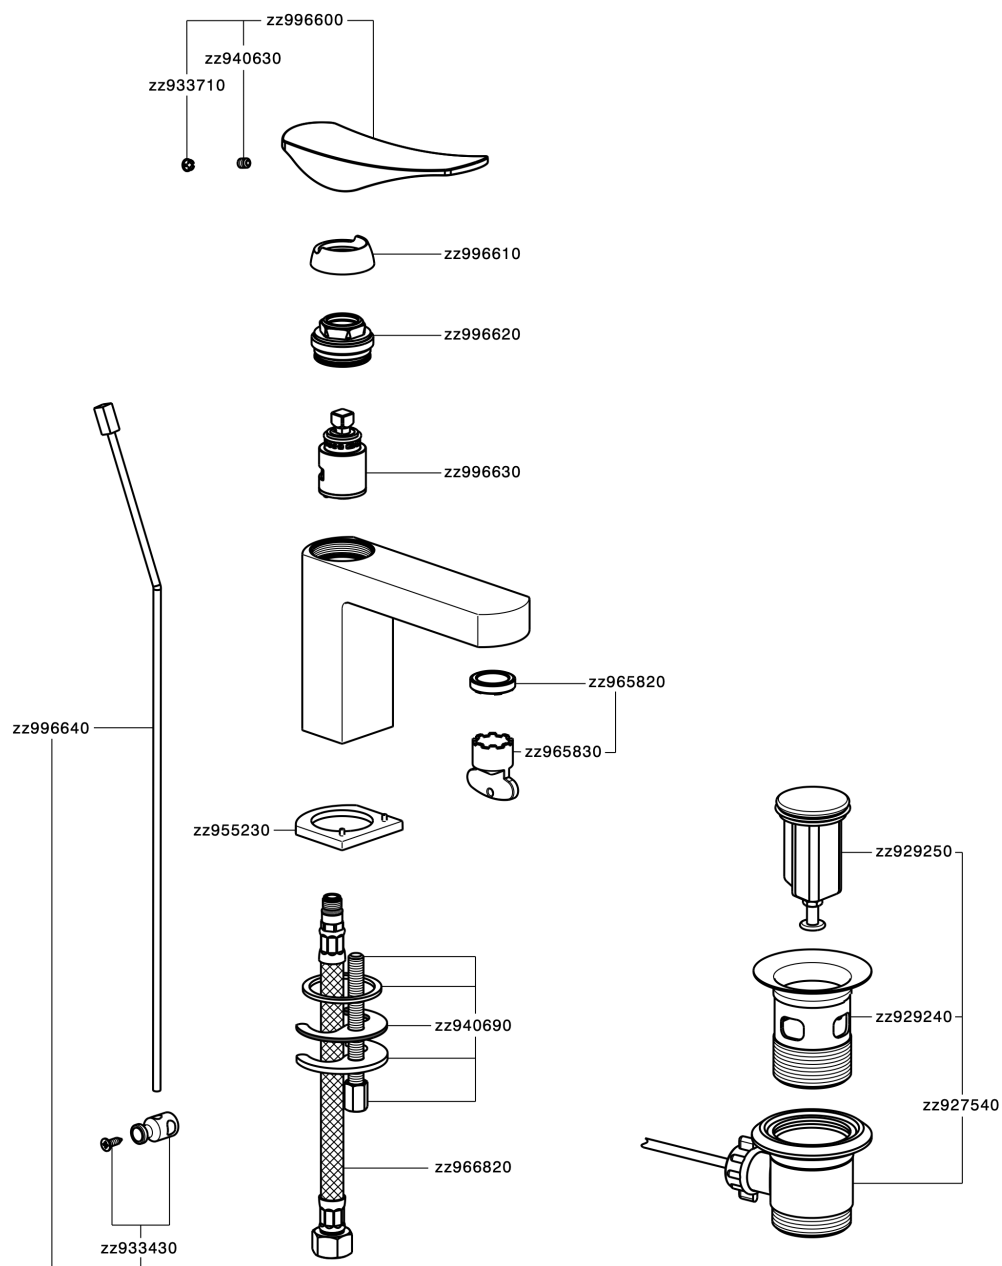

## Single lever washbasin mixer ROADSTER ACCENT\_RA000510

RA000510

<https://en.cisal.it/single-lever-washbasin-mixer-roadster-accent-ra000510>

2026-06-13